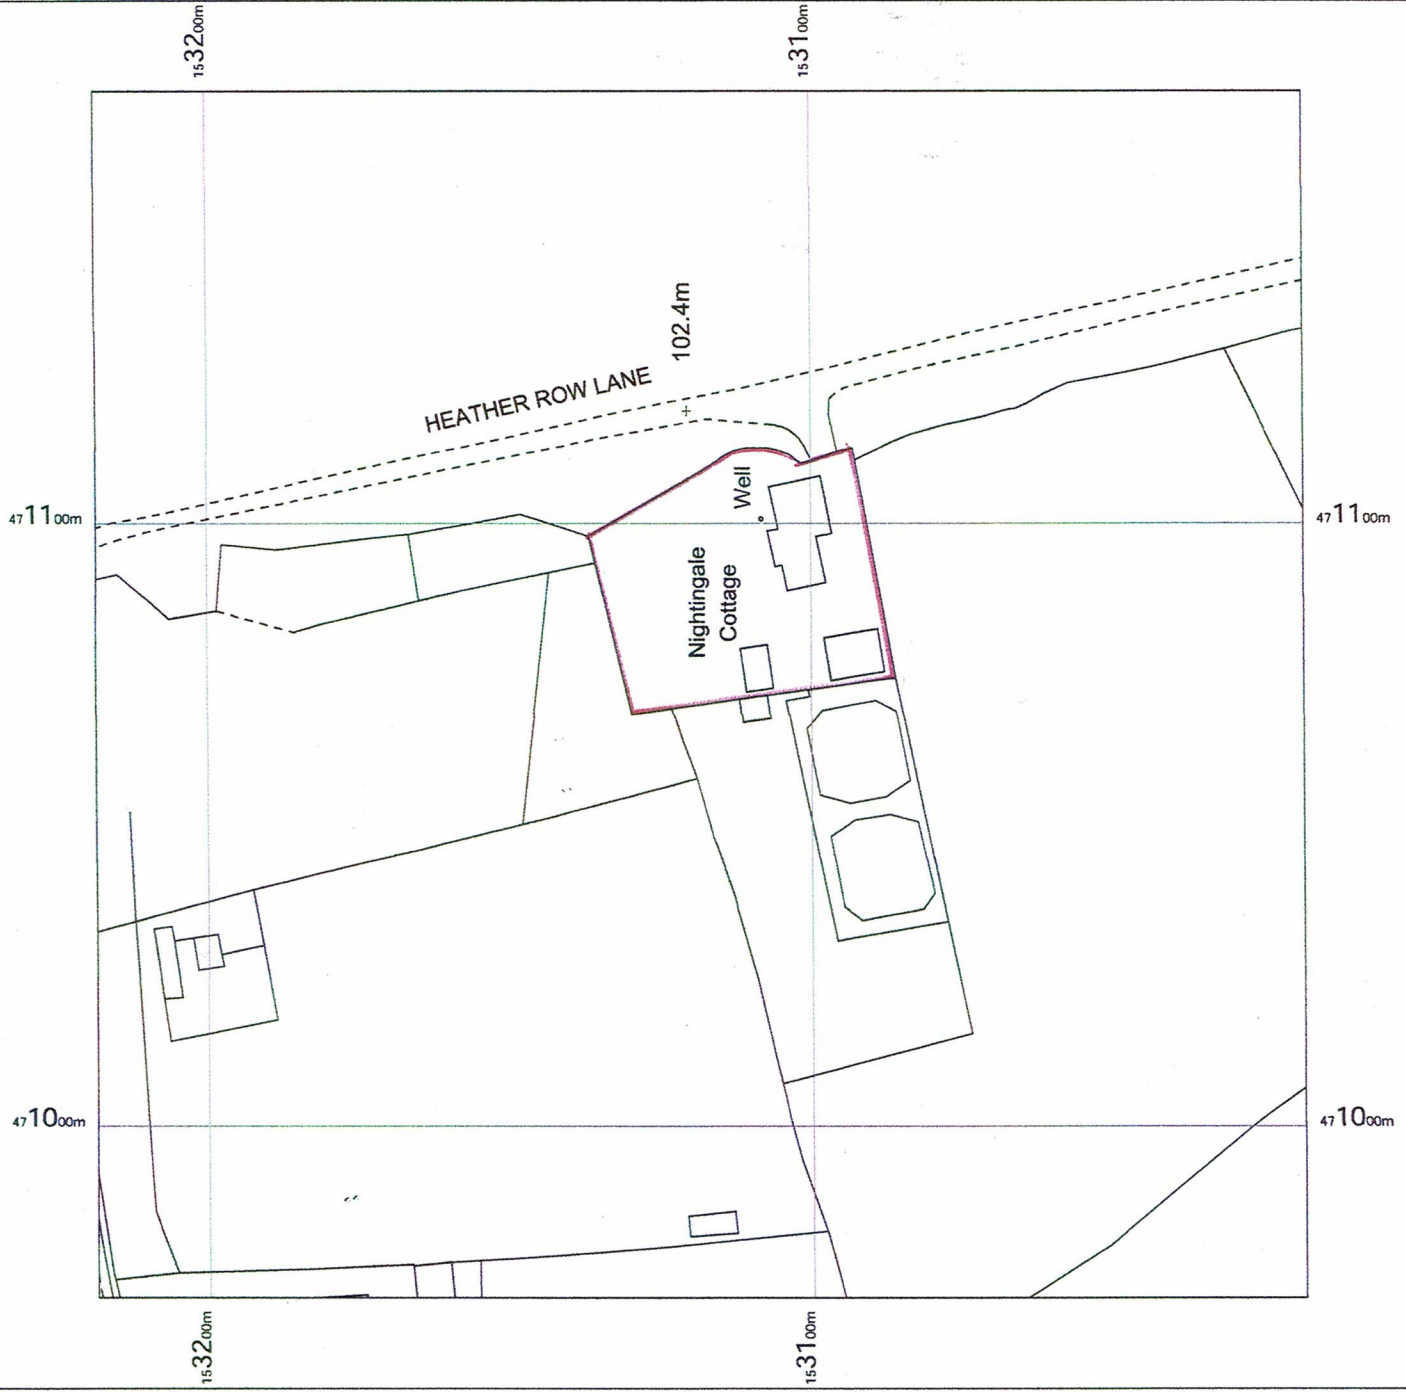

PCA23/2116/0.03

Location Plan

Nightingale Cottage
Heather Road
Hook
Hampshire
RG27 9JP

OS MasterMap 1250/2500/10000 scale
Thursday, April 20, 2023, ID: BW1-01099250
www.blackwellmapping.co.uk

1:1250 scale print at A4, Centre: 471072 E, 153118 N

©Crown Copyright Ordnance Survey. Licence no. 100041041

BLACKWELL'S
www.blackwellmapping.co.uk
TEL: 01865 333 677
maps.oxford@blackwell.co.uk