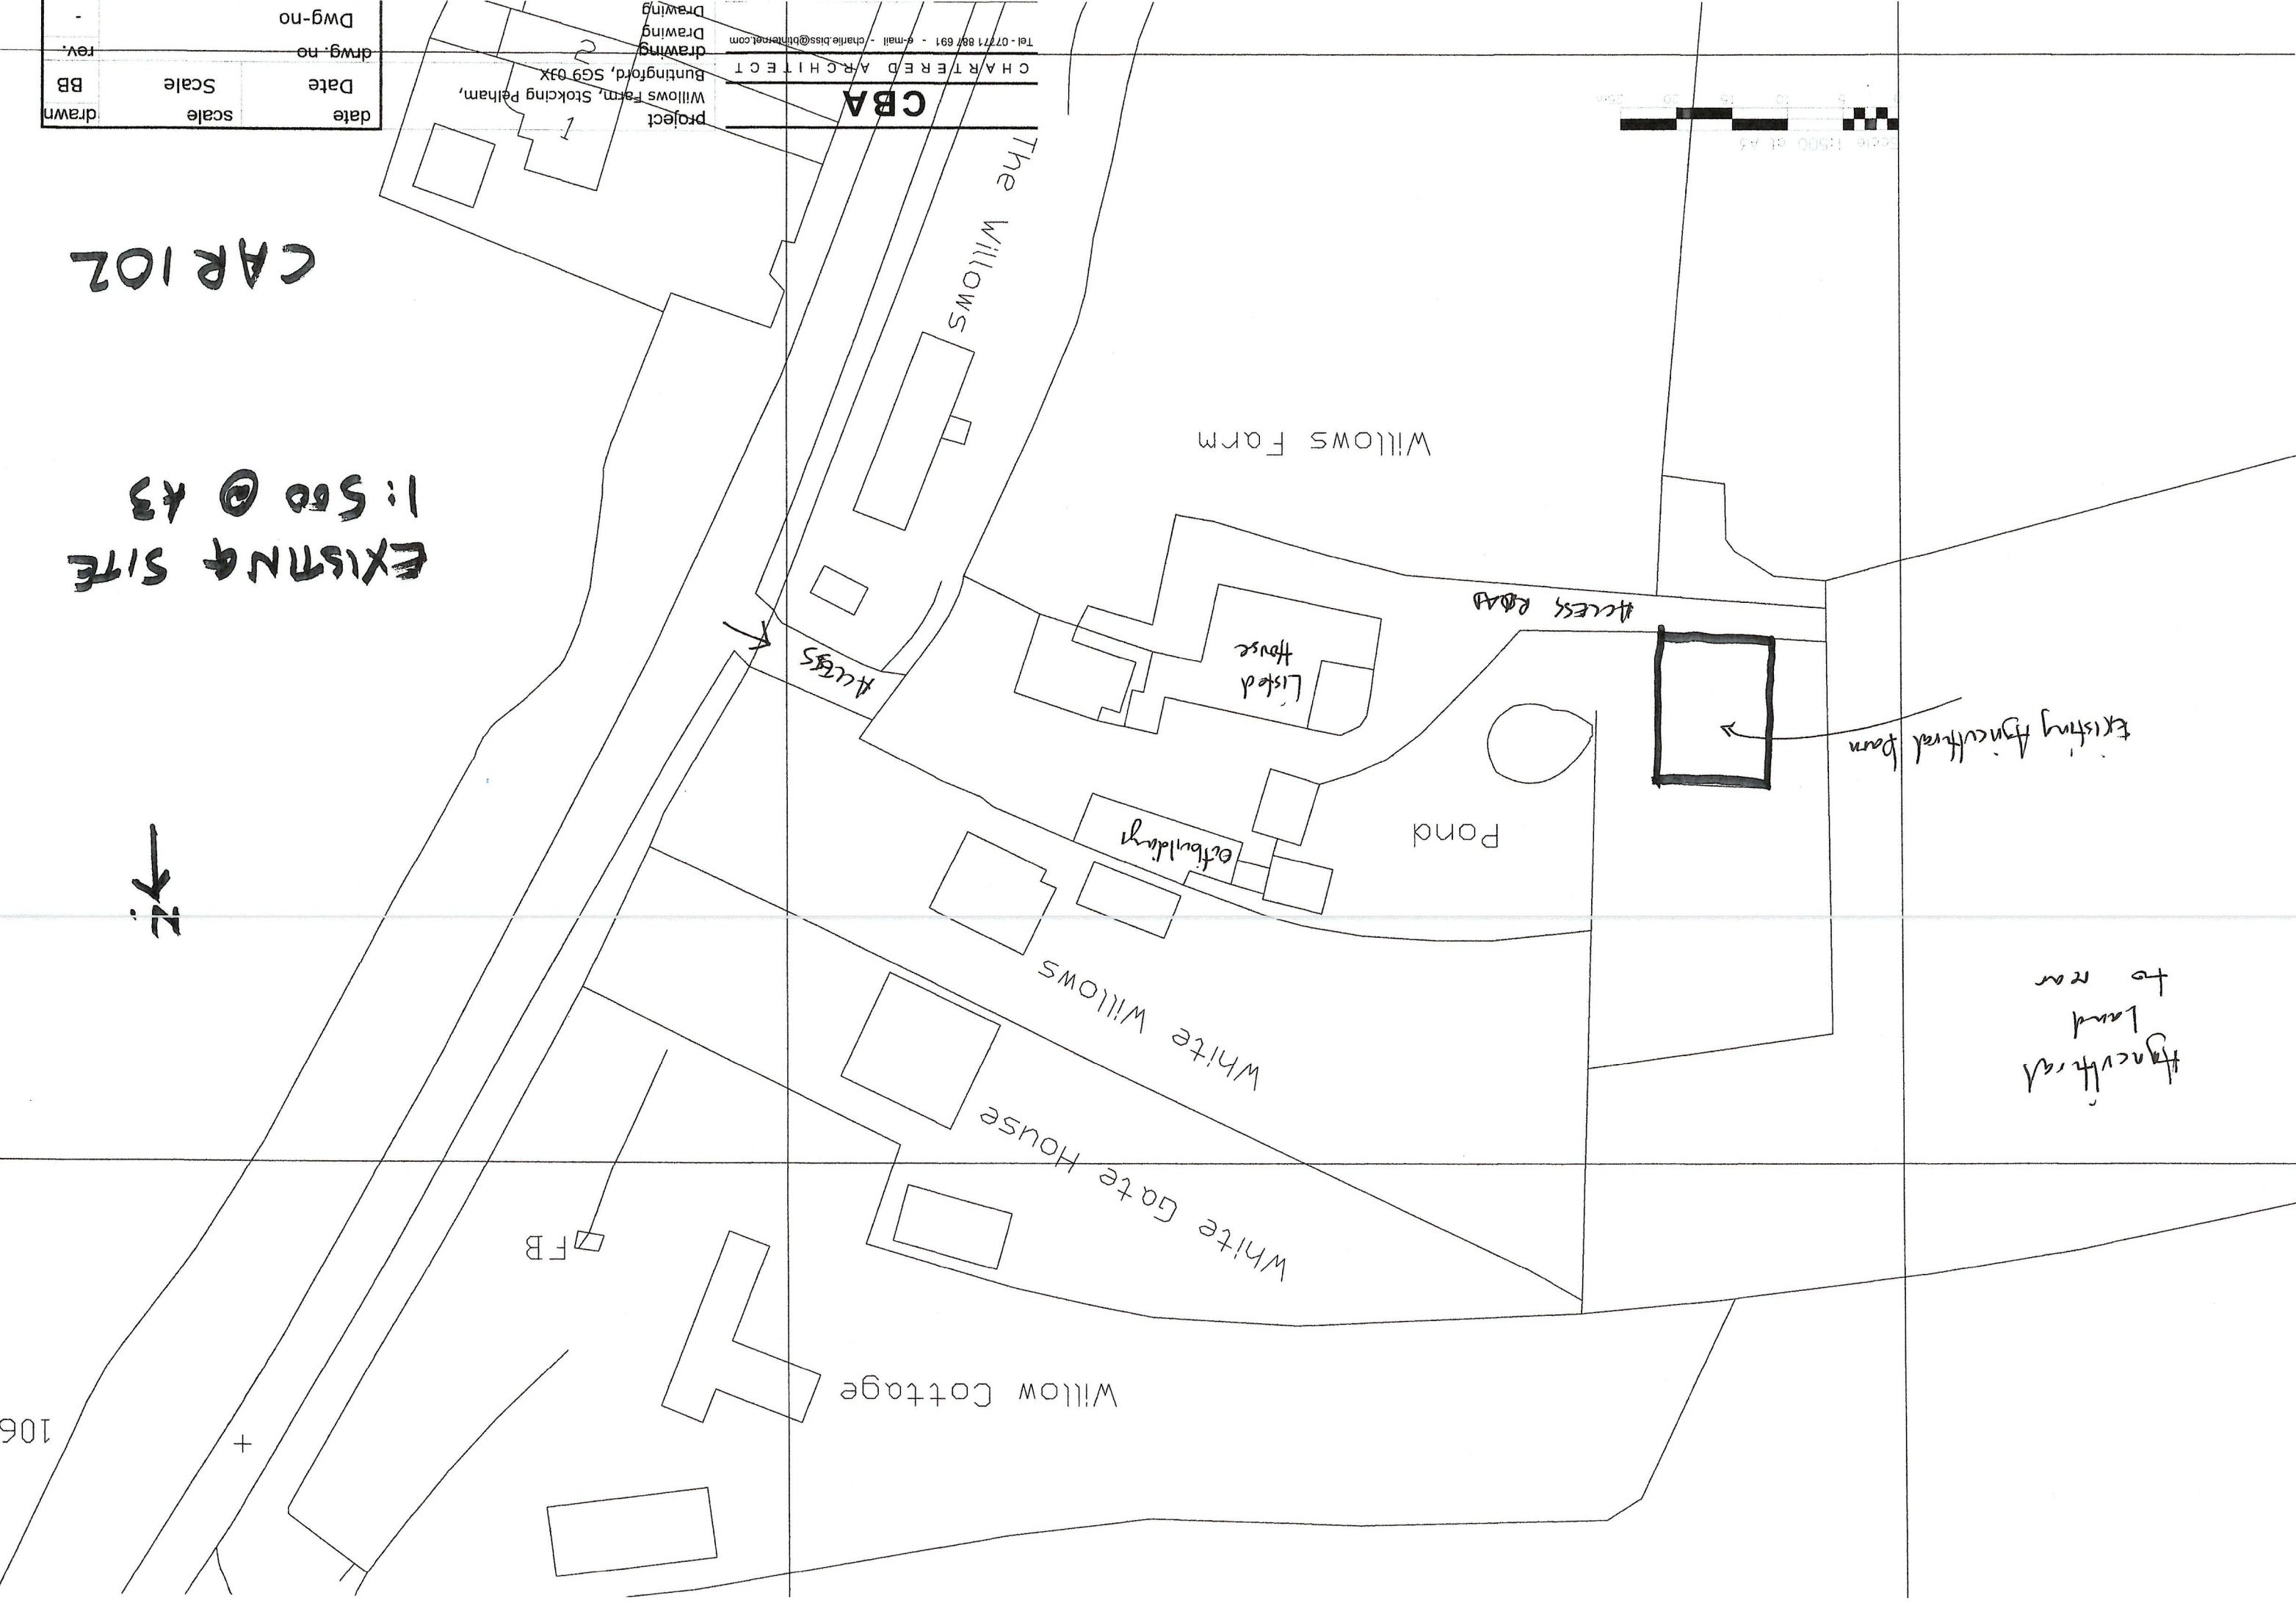

date	scale	drawn
Date	Scale	BB
drwg-no		
DWG-no		

Project  
Willows Farm, Stoking Palham,  
Buntingford, SG9 0JX  
CBA  
CHARTERED ARCHITECT  
Tel - 07771 887 691 - e-mail - charlie.biss@bchartered.com  
Drawing  
Drawing

CAR 102

EXISTING SITE  
1:500 @ K3

106

Agricultural  
Land  
to rear

Existing Agricultural Barn

Access Road

Pond

Listed House

outbuildings

White Willows

White Gate House

Willow Cottage

Access

FB

1  
2