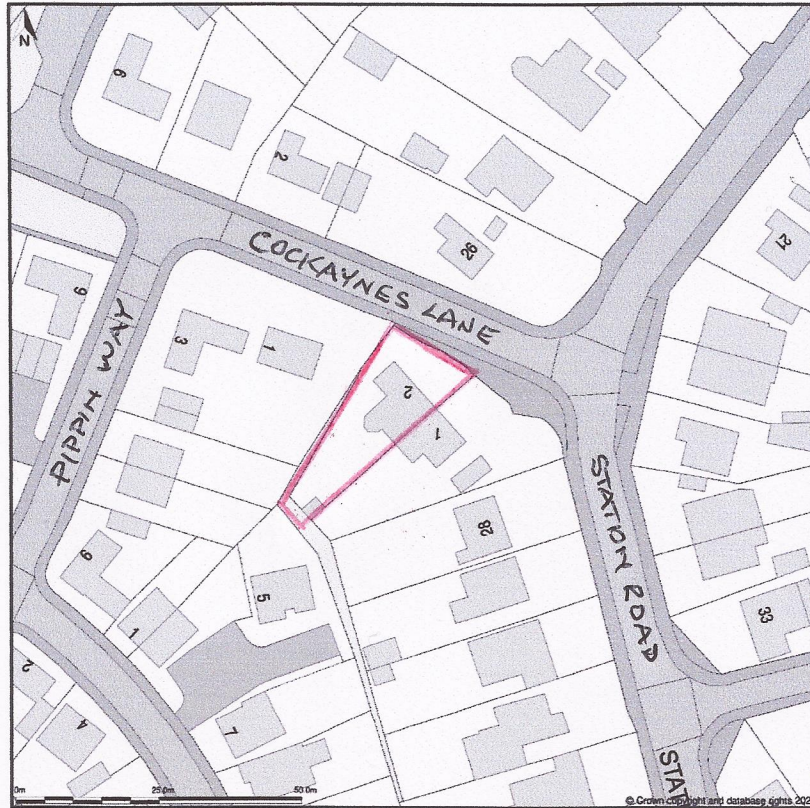

2. Cockaynes Lane, Alresford, Essex, CO7 8BZ

Location Plan shows area bounded by: 606373.34, 221669.32 606514.76, 221810.74 (at a scale of 1:1250), OSGridRef: TM 6442174. The representation of a road, track or path is no evidence of a right of way. The representation of features as lines is no evidence of a property boundary.

Produced on 11th May 2023 from the Ordnance Survey National Geographic Database and incorporating surveyed revision available at this date. Reproduction in whole or part is prohibited without the prior permission of Ordnance Survey. © Crown copyright 2023. Supplied by [www.buyaplan.co.uk](http://www.buyaplan.co.uk) a licensed Ordnance Survey partner (100053143). Unique plan reference: #00819187-C04574.