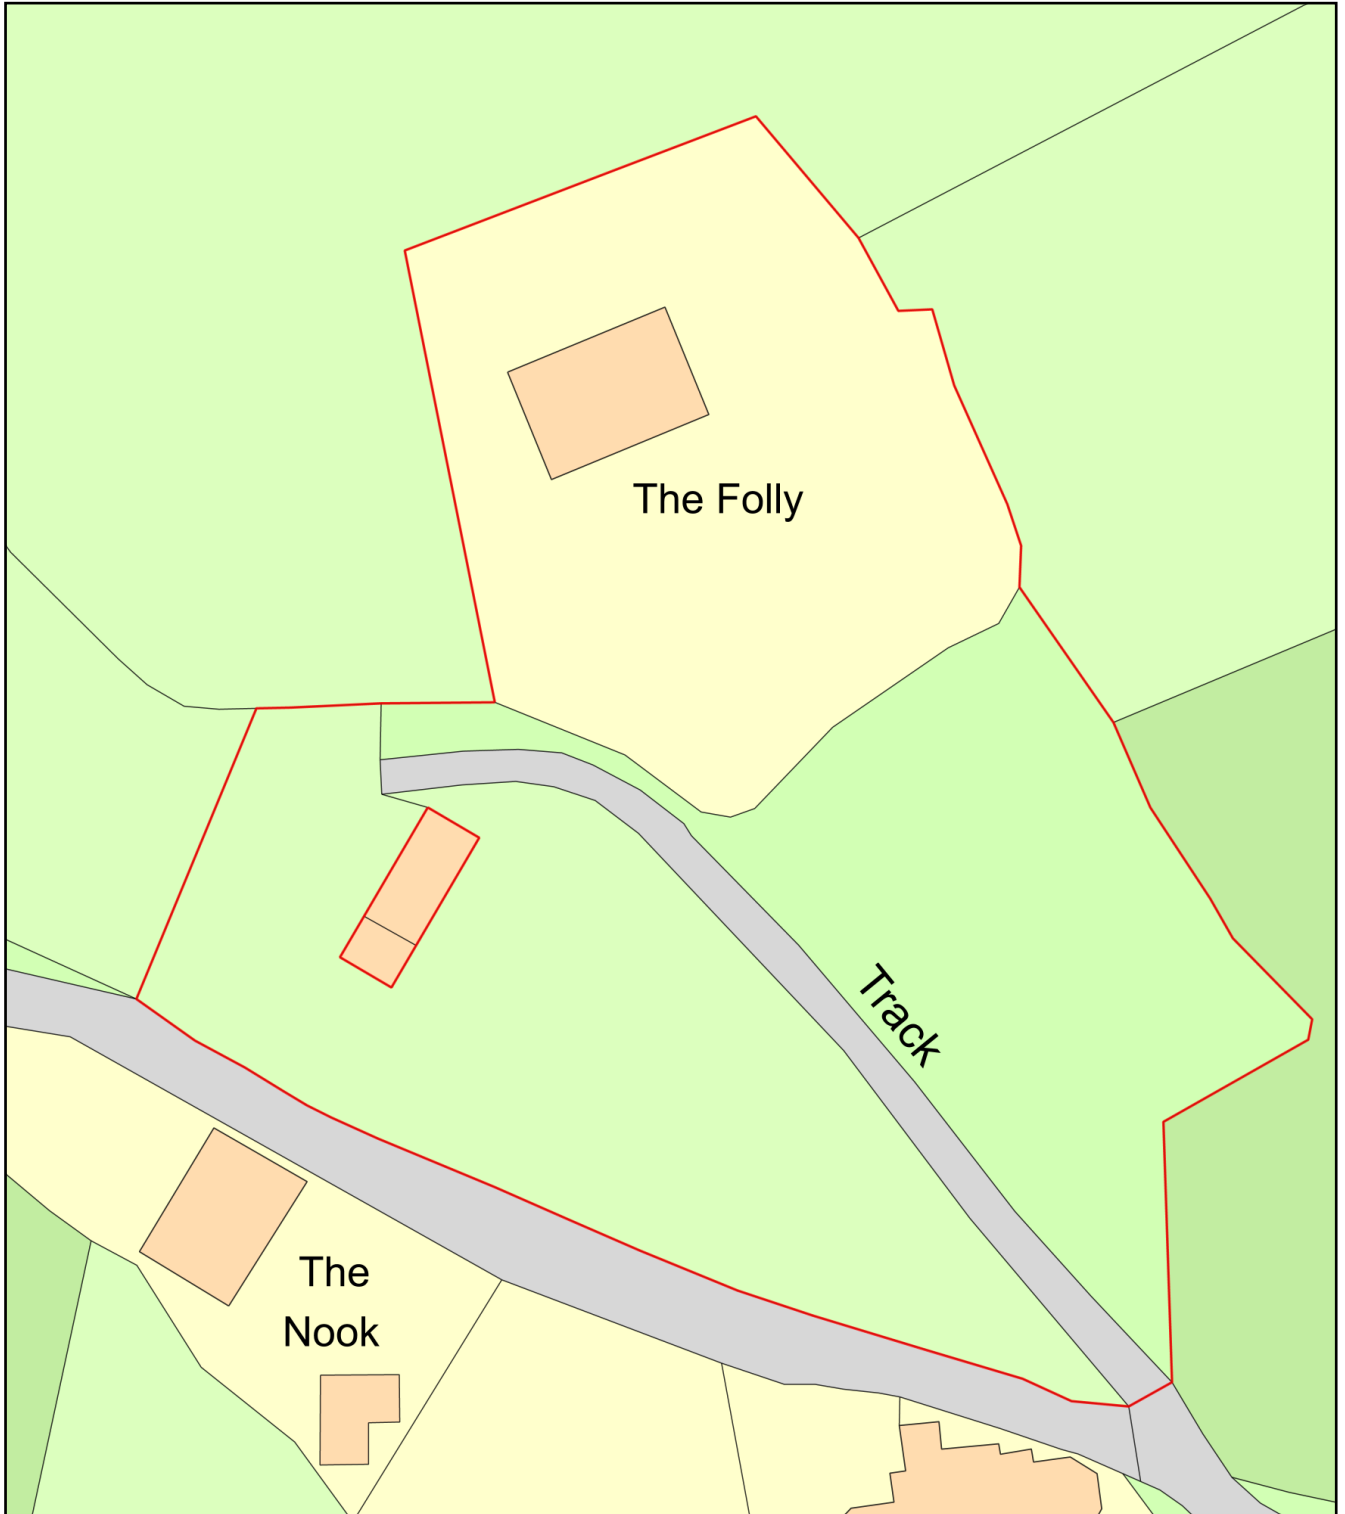

Folly Barn (within curtilage of the Folly, May Hill)

Plan Produced for: Piers Freeman

Date Produced: 20 Jul 2022

Plan Reference Number: TQRQM22201160234701

Scale: 1:500 @ A4