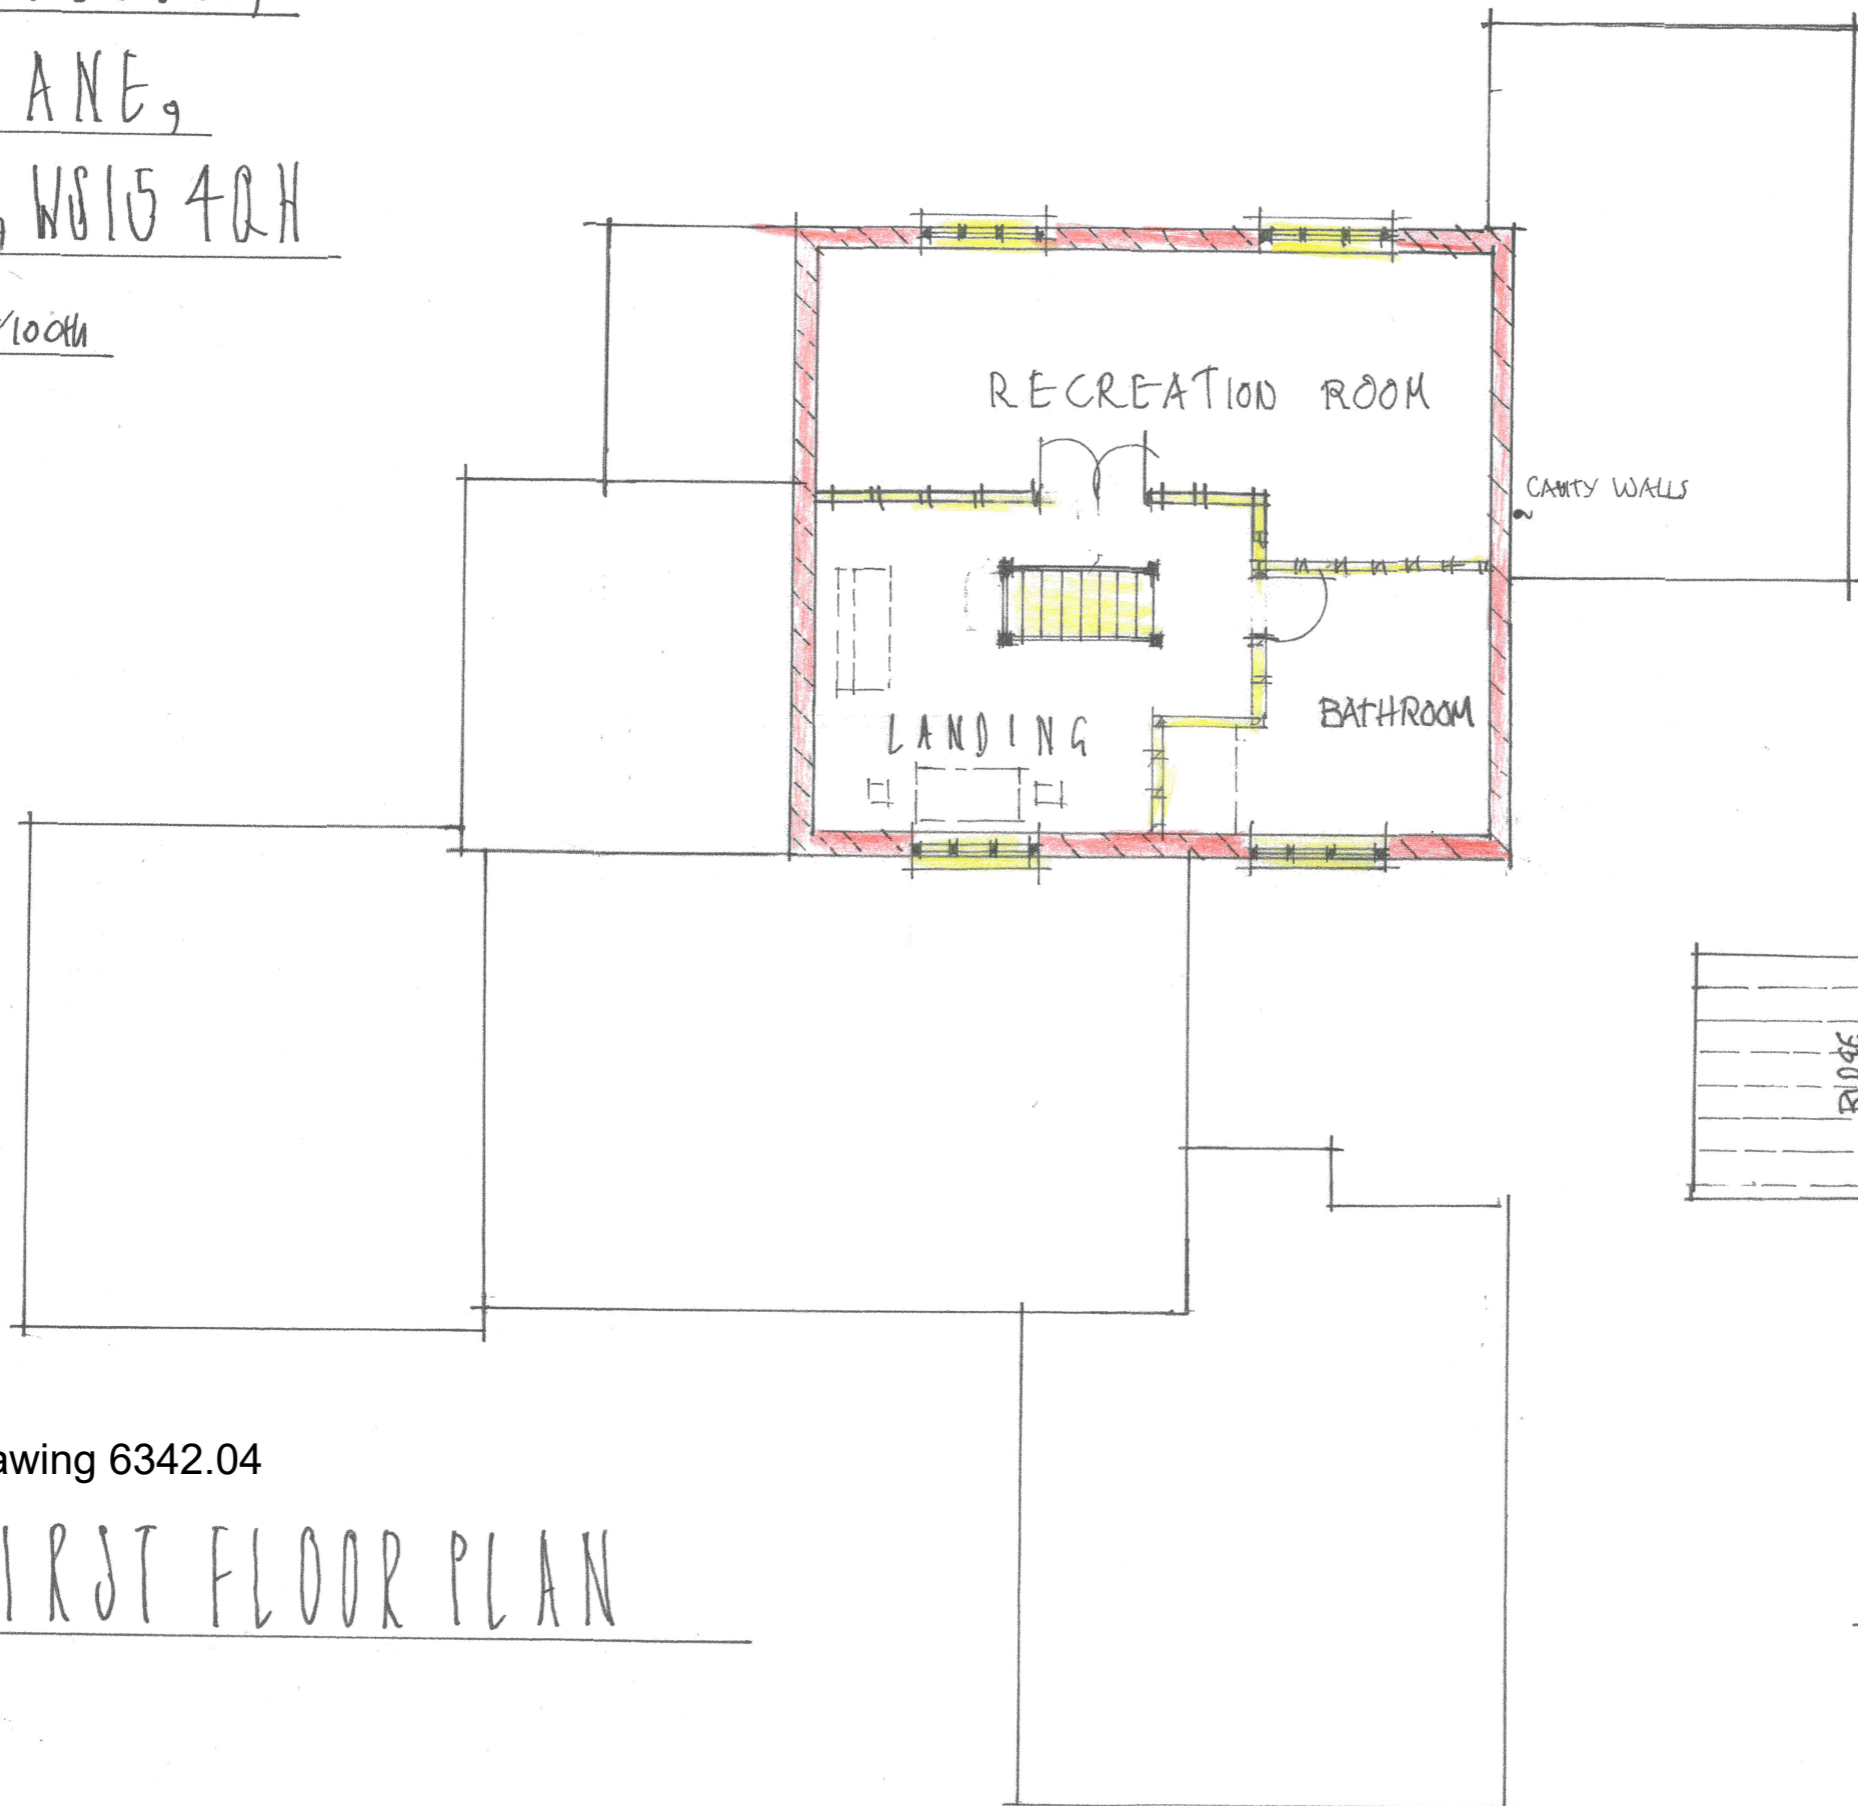

"CHURCHFIELDS",  
SMITHY LANE,  
LONDON, W6 15 4QH

Scale 1/100th

Drawing 6342.04

FIRST FLOOR PLAN

ROOF PLAN