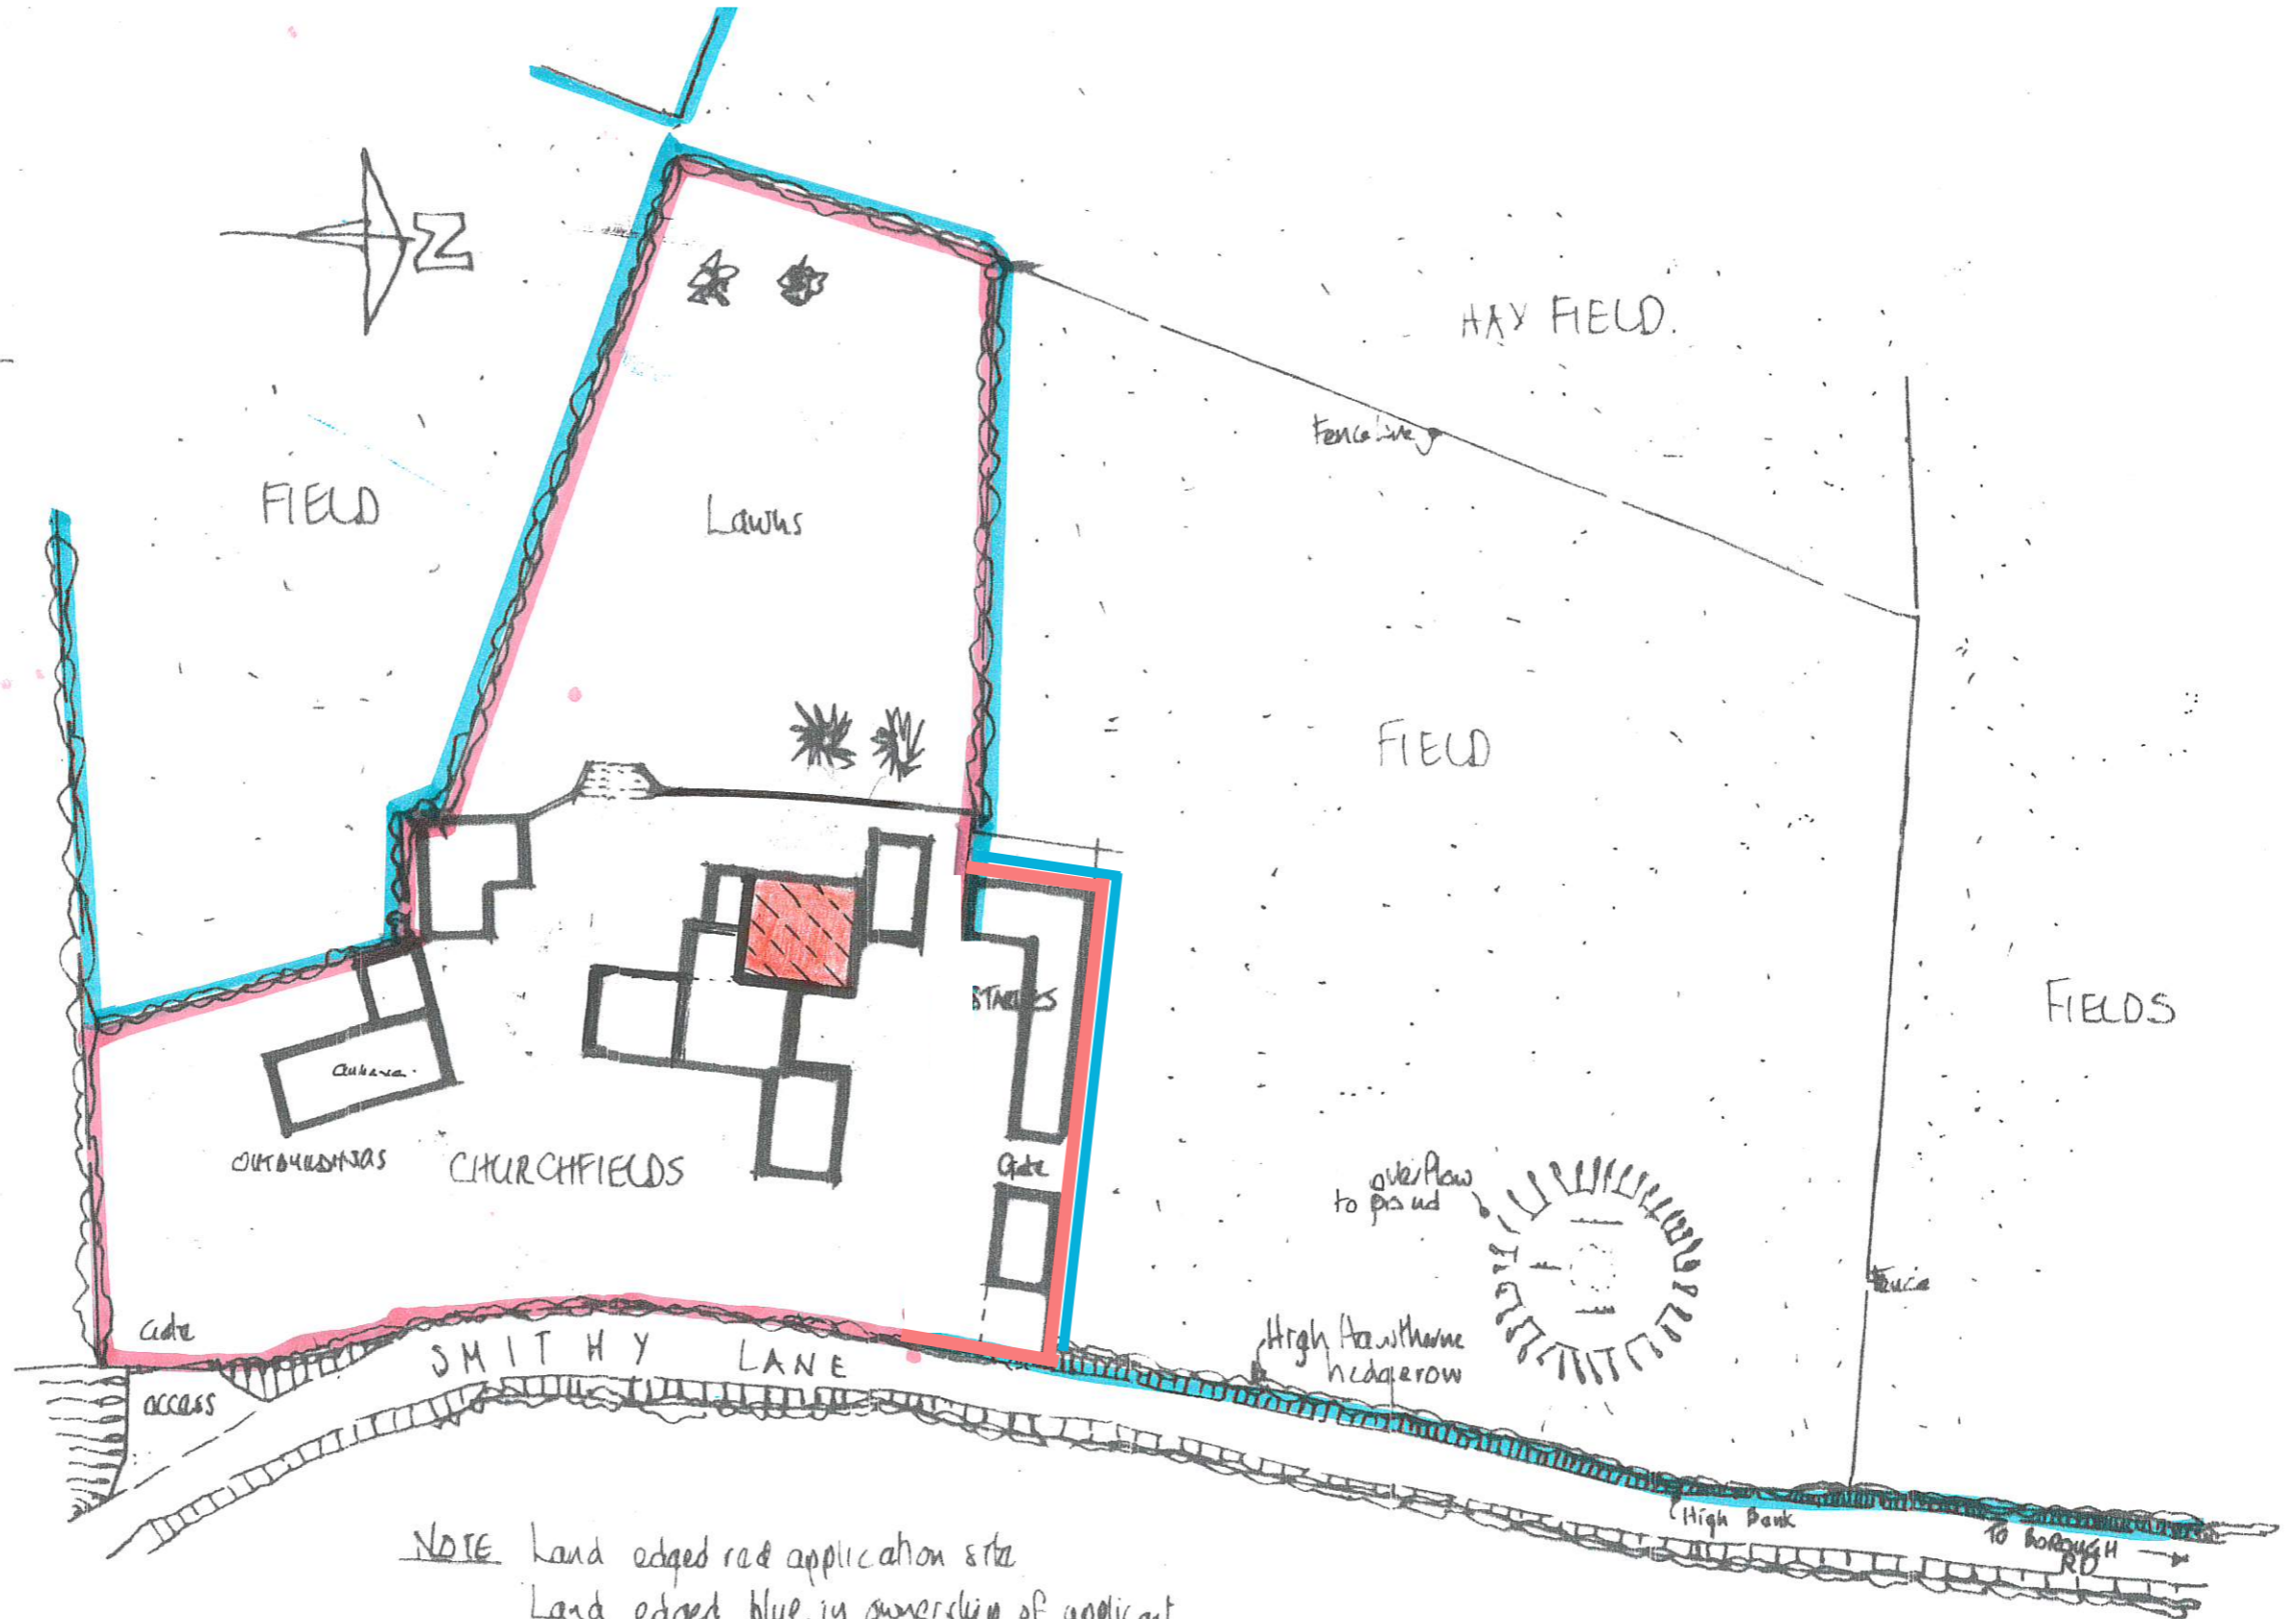

# Churchfields, Smithy Lane, Longdon, Rugeley, Staffordshire WS15 4QH

Drawing 6342.88

## BLOCK PLAN

1/500th

NOTE Land edged red application site  
Land edged blue in ownership of applicant