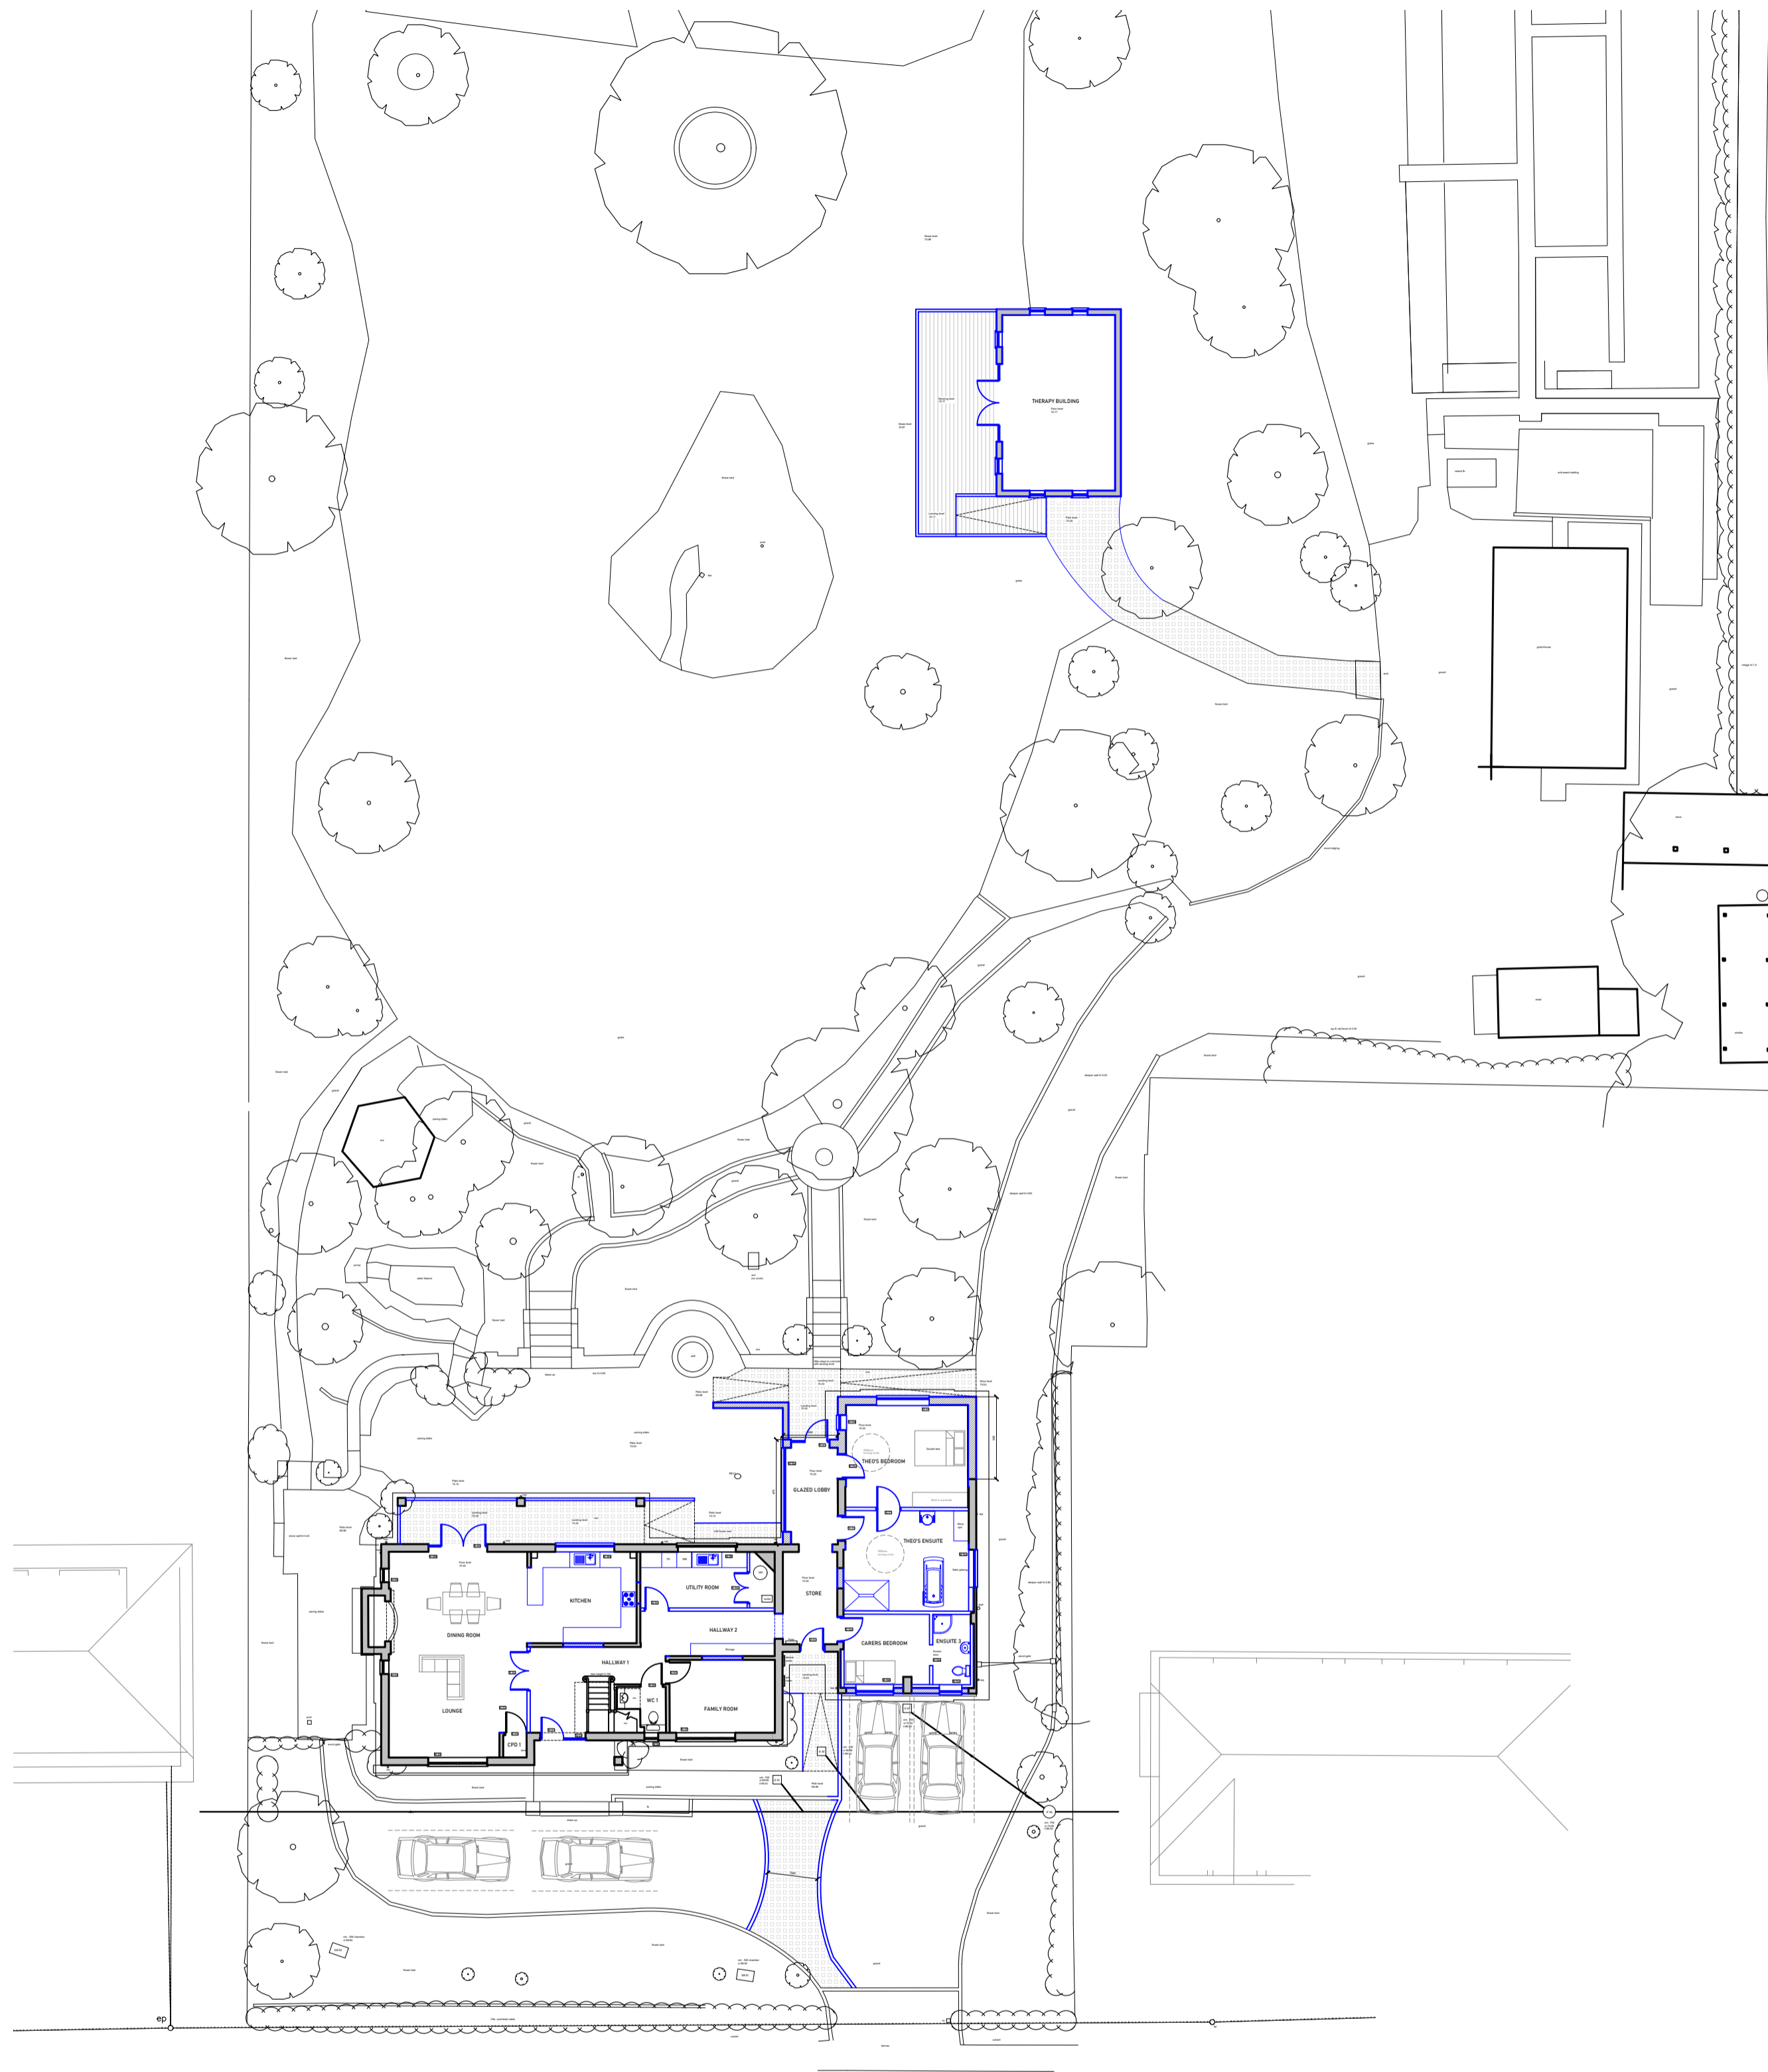

PROPOSED SITE PLAN - 1:200 @ A1

PROPOSED ROOF PLAN - 1:100 @ A1

ITEMS IN BLUE ARE PROPOSED

**adaptation design ltd.**  
Specialist architecture, surveys and design for disabled people.

4 Carters Row, Hatfield, Hertfordshire, AL9 5NB  
Tel: 020 8492 1617 Email: office@adaptationdesign.co.uk  
Website: www.adaptationdesign.co.uk

Address  
**Whispers, Chatter Alley, Dogmersfield, Hants, RG27 8SS**

Drawing  
**PLANNING - Proposed Site Plan & Roof Plan**

Client  
**TC acting by his Deputy Anna Bond c/o Field Fisher LLP**

Revision	
305	27.04.23 Planning issue
305A	12.05.23 Proposed parking provisions added

Drawing No.	
<b>5909 / 305</b>	
Scale	Date
As shown	MAY 23
Drawn By	Revision
DNT	A