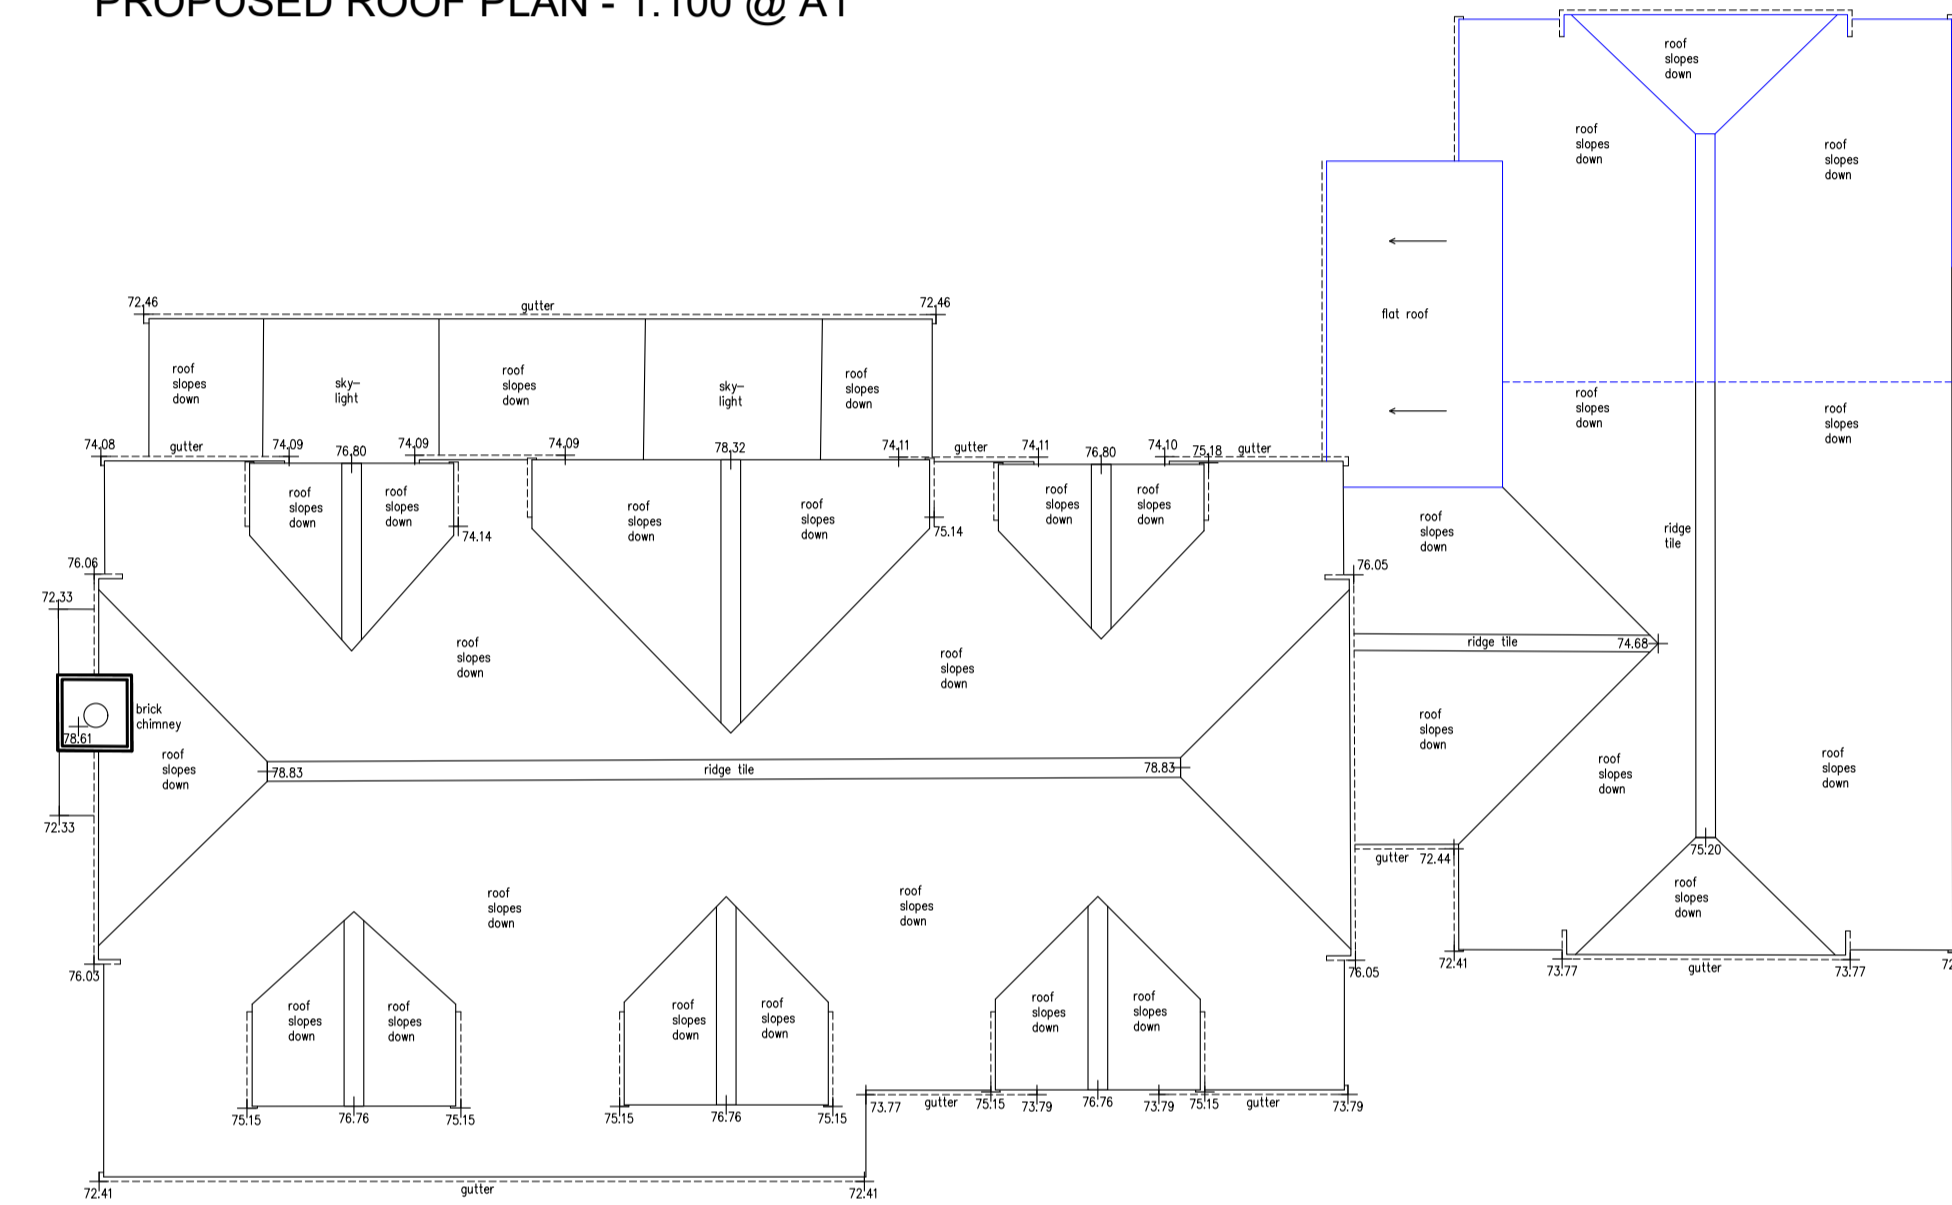

PROPOSED SITE PLAN - 1:200 @ A1

PROPOSED ROOF PLAN - 1:100 @ A1

ITEMS IN BLUE ARE PROPOSED

**adaptation design ltd.**  
Specialist architecture, surveys and design for disabled people.

4 Carters Row, Hatfield, Hertfordshire, AL9 5NB  
Tel: 020 8492 1617 Email: office@adaptationdesign.co.uk  
Website: www.adaptationdesign.co.uk

Address  
**Whispers, Chatter Alley, Dogmersfield, Hants, RG27 8SS**

Drawing  
**PLANNING - Proposed Site Plan & Roof Plan**

Client  
**TC acting by his Deputy Anna Bond c/o Field Fisher LLP**

Revision	
305	27.04.23 Planning issue
305A	12.05.23 Proposed parking provisions added

Drawing No.	
<b>5909 / 305</b>	
Scale	Date
As shown	MAY 23
Drawn By	Revision
DNT	A