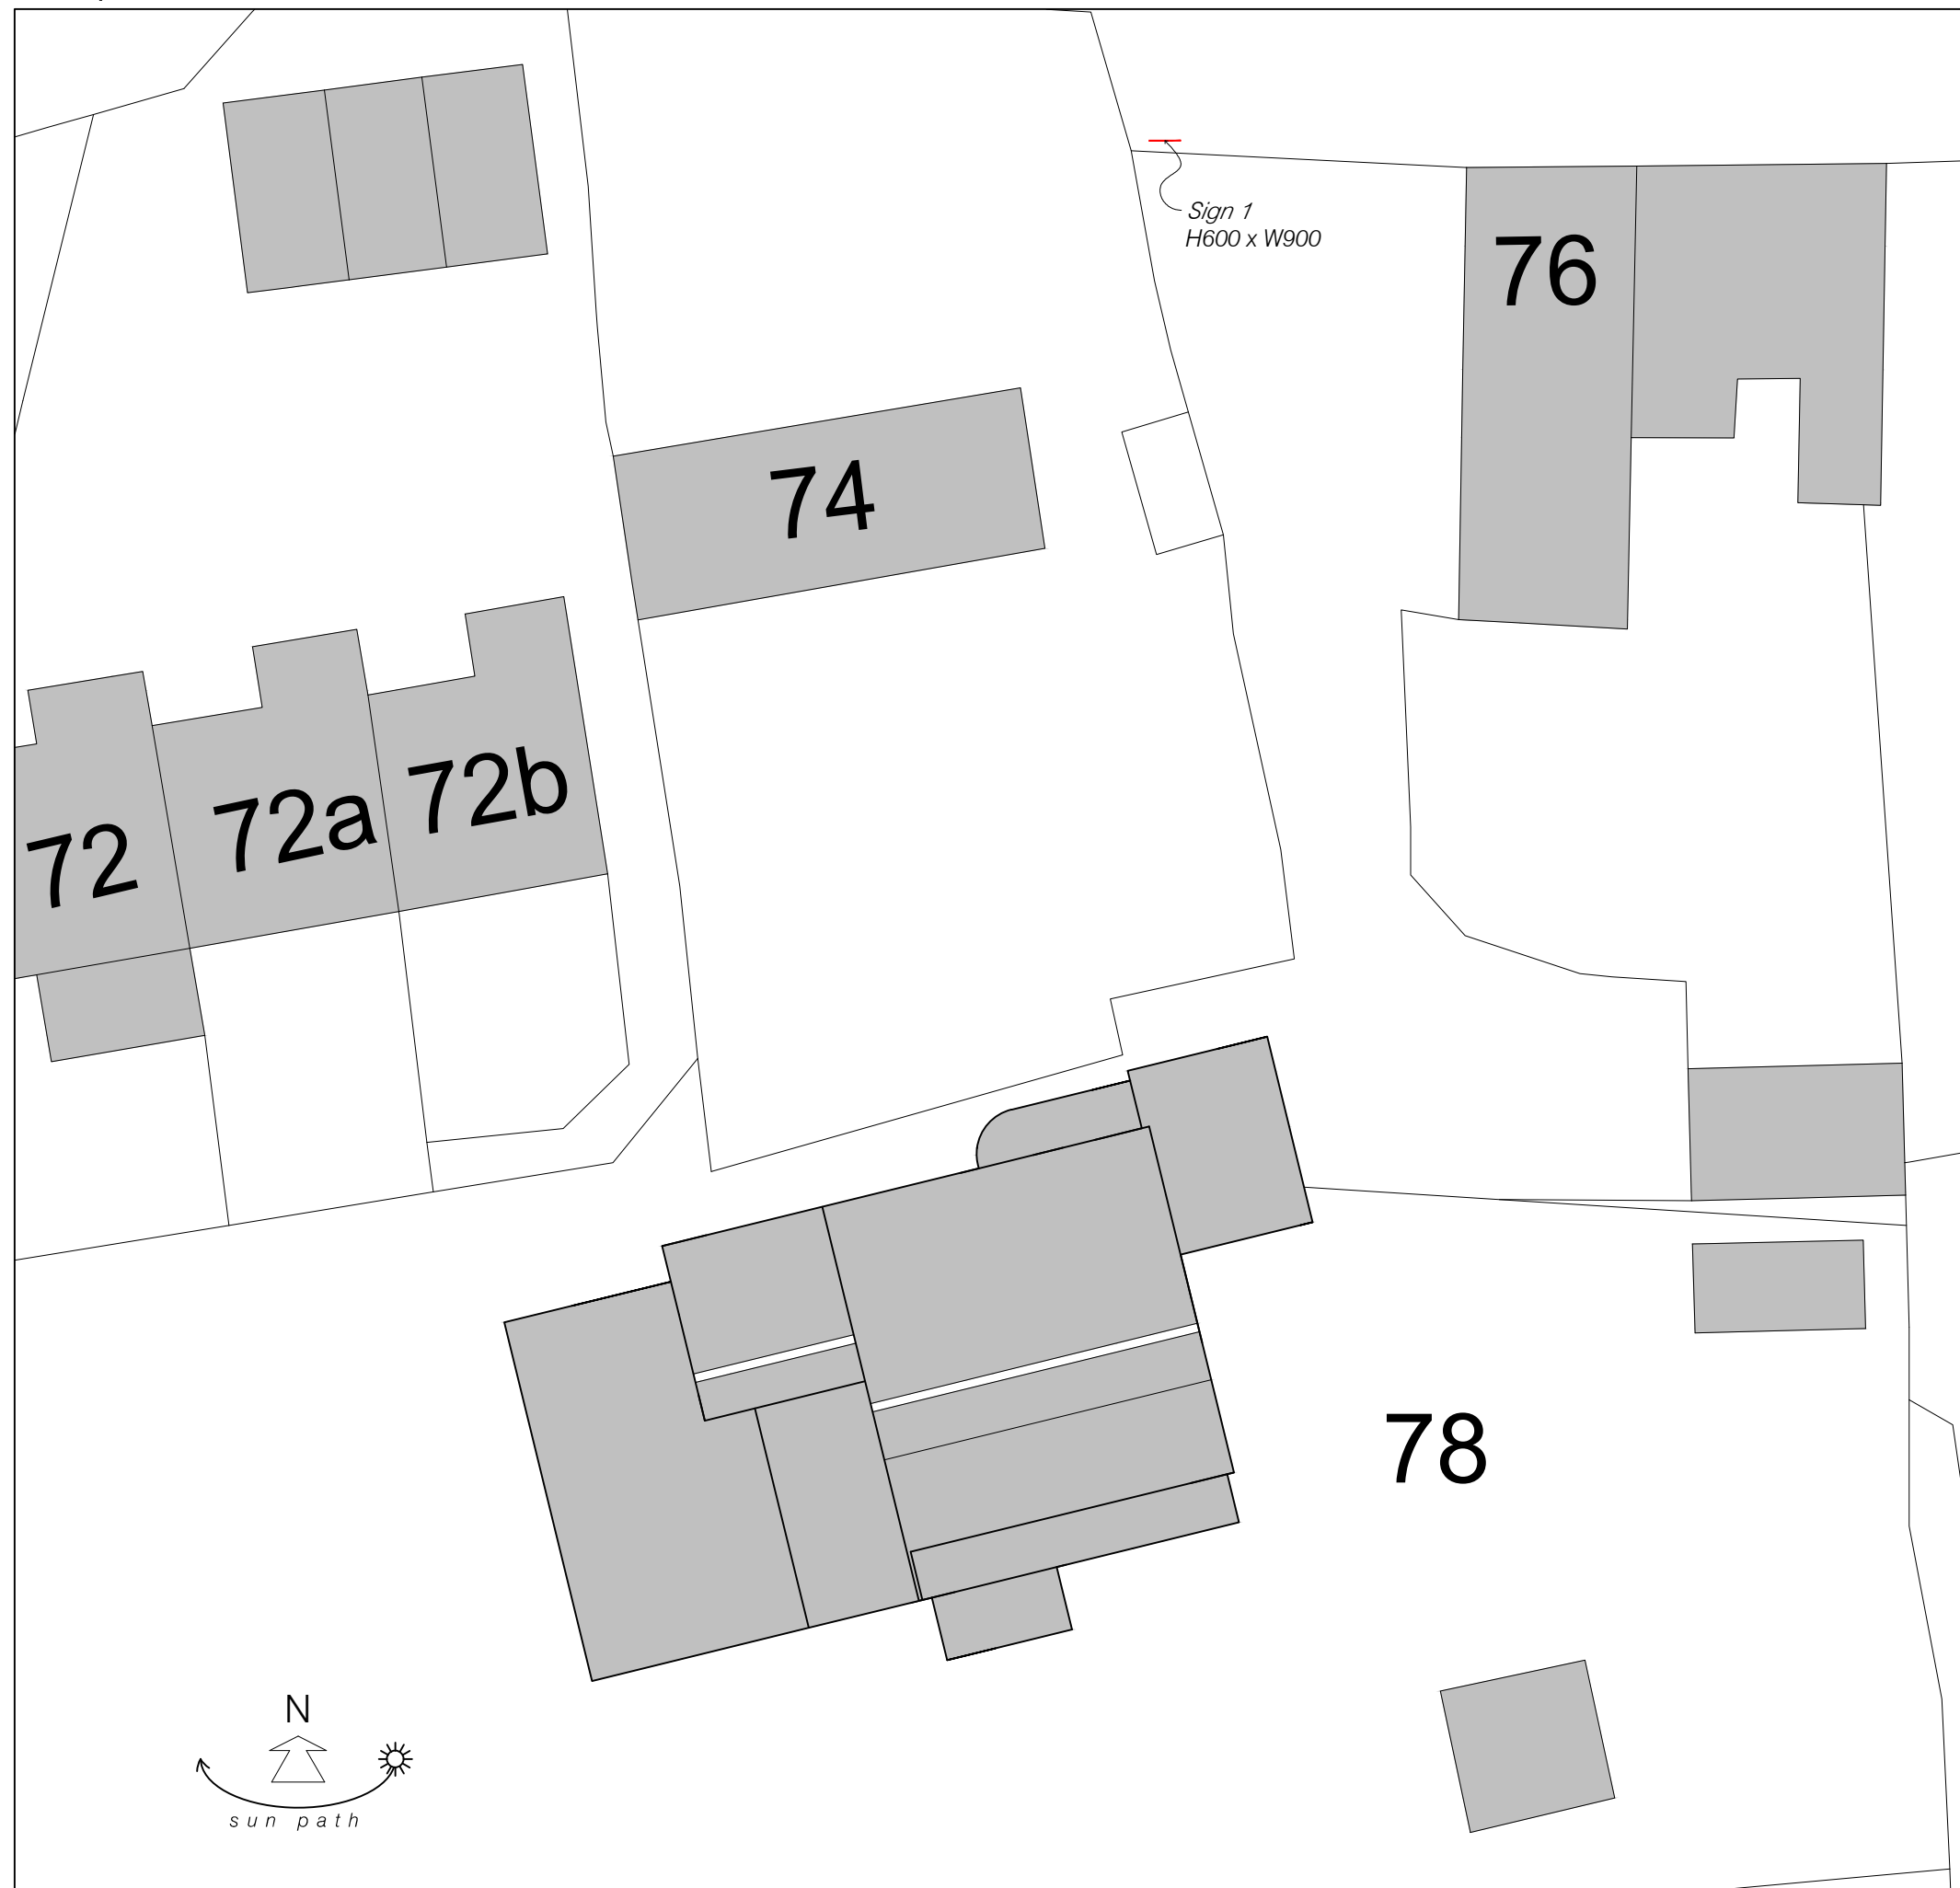

Proposed Site Plan Scale 1:200

Unit 12, Drove Orchards, Thornham Road,  
Holme-next-the-Sea, Norfolk. PE36 6LS  
Tel: 01328 738239 Web: [www.strataarchitecture.com](http://www.strataarchitecture.com)

Project:

Oakwood  
78 Old Hunstanton Road  
Old Hunstanton  
PE36 6HX

Title:

Signage  
Site Plan

Scale(s): As Shown @A3 Date: 24/03/2023

Drawn: SS Checked: JL

Drawing issued for: Planning

Drwg No. 661 - S1 Rev: -

Copyright of this drawing is retained by Strata Architecture.  
All dimensions must be checked on site by the Contractor.