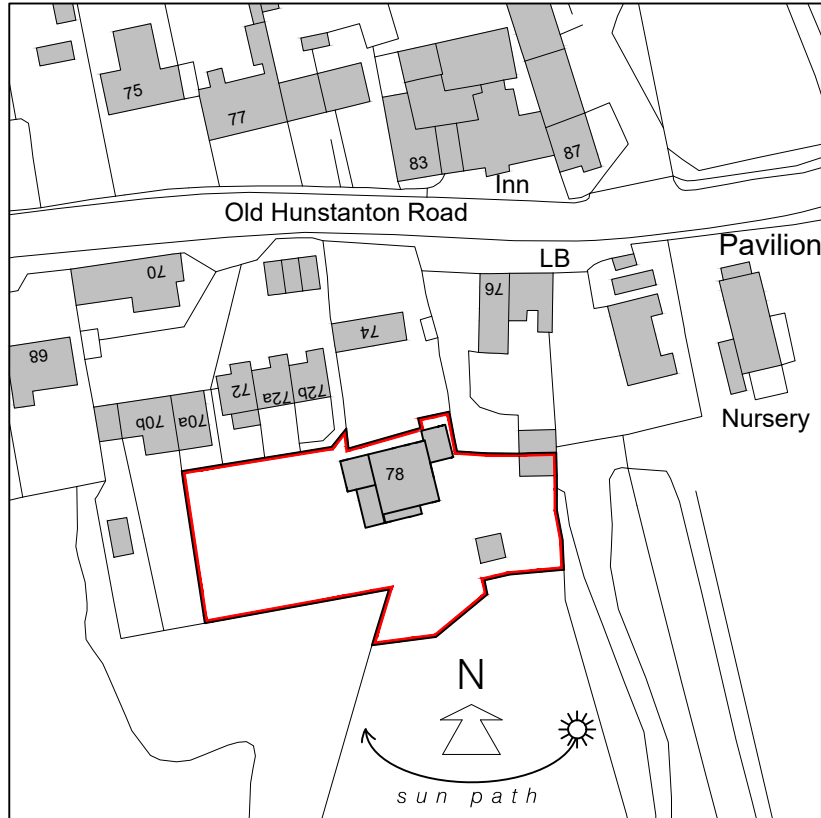

Location Plan Scale 1:1250

Ordnance Survey, (c) Crown Copyright 2022. All rights reserved. Licence number 100022432

Unit 12, Drove Orchards, Thornham Road,
Holme-next-the-Sea, Norfolk, PE36 6LS
Tel: 01328 738239 Web: www.strataarchitecture.com

Project:

Oakwood
Old Hunstanton Road
Old Hunstanton
PE36 6HX

Title:

Proposed Advertisement

Existing Location Plan

Scale(s): As Shown @A4 Date: 04/11/22

Drawn: BE Checked: JL

Drawing issued for: Planning