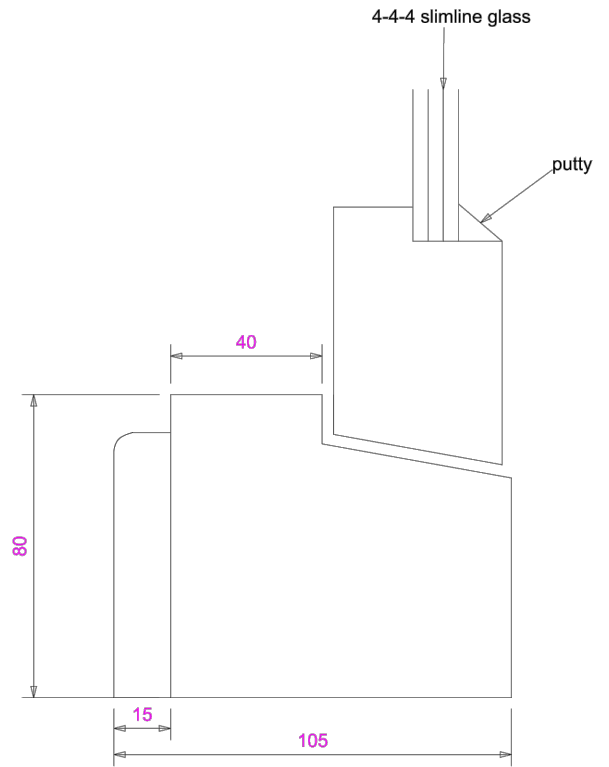

North East Replacement Window  
Scale 1:20

Scale 1:2

Scale 1:20

North West Replacement Window  
Scale 1:20

Profile  
Scale 1:2

North West Replacement Door  
Scale 1:20

12/05/2023	First issue for planning	-
Date	Comment	Revision

Project Title			
The Dovecote, Puddington Window Replacement			
Drawing			
Window and Door Schedule			
Purpose of Issue			
Planning			
Scale	Date	Drawing no.	Rev.
1:20 @ A4	12/05/2023	A2325_2010	-

James Mather Architecture Unit 7, Astra Road Trafford Park Manchester M17 1SU 07813 395 777 james@jm-a.co.uk	
--	--