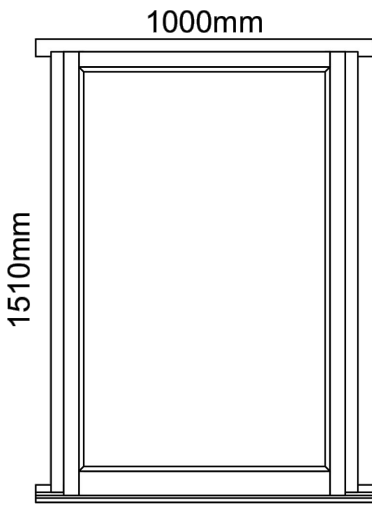

North East Replacement Window  
Scale 1:20

Scale 1:2

Scale 1:20

North West Replacement Window  
Scale 1:20

Profile  
Scale 1:2

North West Replacement Door  
Scale 1:20

12/05/2023	First issue for planning	-
Date	Comment	Revision

Project Title			
The Dovecote, Puddington Window Replacement			
Drawing			
Window and Door Schedule			
Purpose of Issue			
Planning			
Scale	Date	Drawing no.	Rev.
1:20 @ A4	12/05/2023	A2325_2010	-

James Mather Architecture Unit 7, Astra Road Trafford Park Manchester M17 1SU 07813 395 777 james@jm-a.co.uk	
--	--