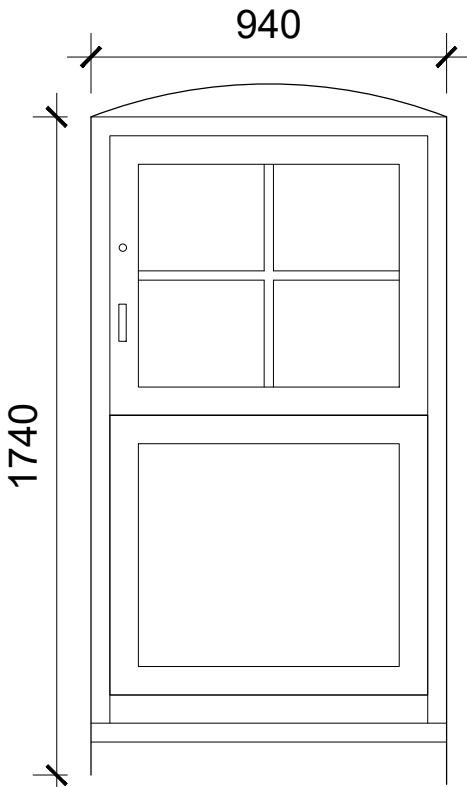

North East Replacement Window  
Scale 1:20

Scale 1:2

Scale 1:20

North West Replacement Window  
Scale 1:20

Profile  
Scale 1:2

North West Replacement Door  
Scale 1:20

12/05/2023	First issue for planning	-
Date	Comment	Revision

Project Title			
The Dovecote, Puddington Window Replacement			
Drawing			
Window and Door Schedule			
Purpose of Issue			
Planning			
Scale	Date	Drawing no.	Rev.
1:20 @ A4	12/05/2023	A2325_2010	-

James Mather Architecture Unit 7, Astra Road Trafford Park Manchester M17 1SU 07813 395 777 james@jm-a.co.uk	
--	--