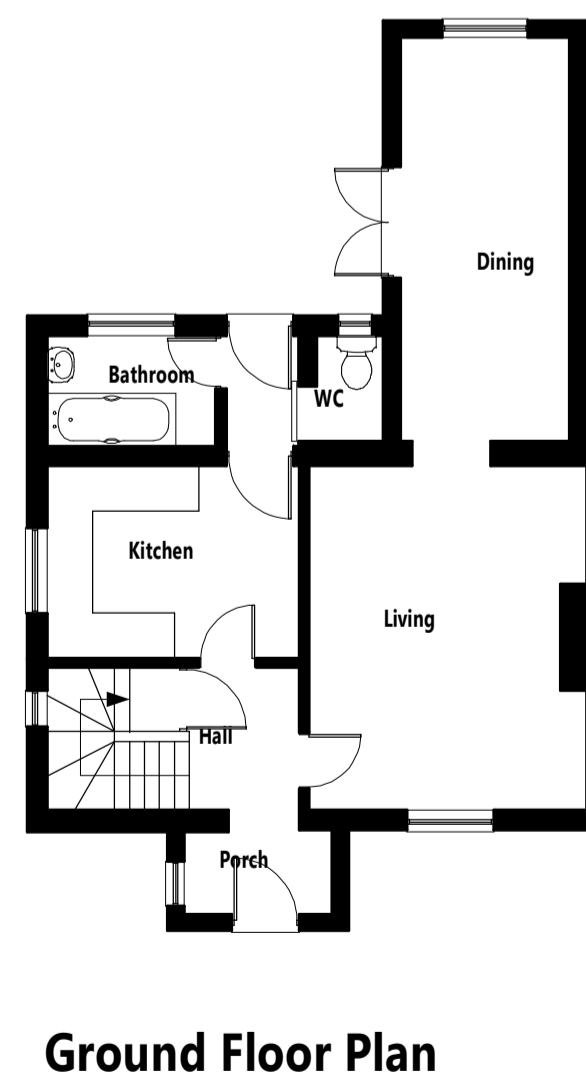

South Elevation

North Elevation

West Elevation

First Floor Plan

Ground Floor Plan

REVISIONS	
PROJECT	Proposed Extension & Alterations
ADDRESS	4 Middlewood Cottages, Offton IP8 4RR
CLIENT	Steven & Crystal Monk
DATE	July 2022
SCALE / SIZE	1:100 / A1
DRAWING	Measured Survey (As Existing)
REFERENCE	LDA-338-01