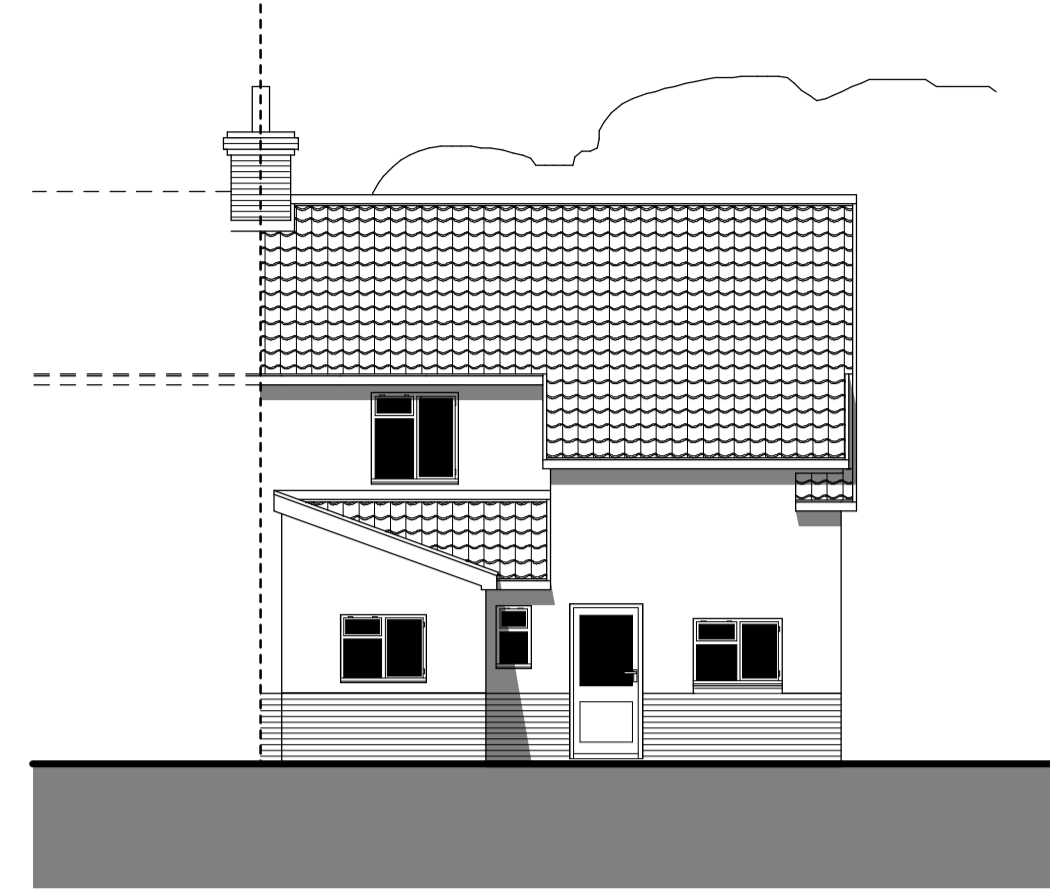

South Elevation

North Elevation

West Elevation

First Floor Plan

Ground Floor Plan

REVISIONS	
PROJECT	Proposed Extension & Alterations
ADDRESS	4 Middlewood Cottages, Offton IP8 4RR
CLIENT	Steven & Crystal Monk
DATE	July 2022
SCALE / SIZE	1:100 / A1
DRAWING	Measured Survey (As Existing)
REFERENCE	LDA-338-01