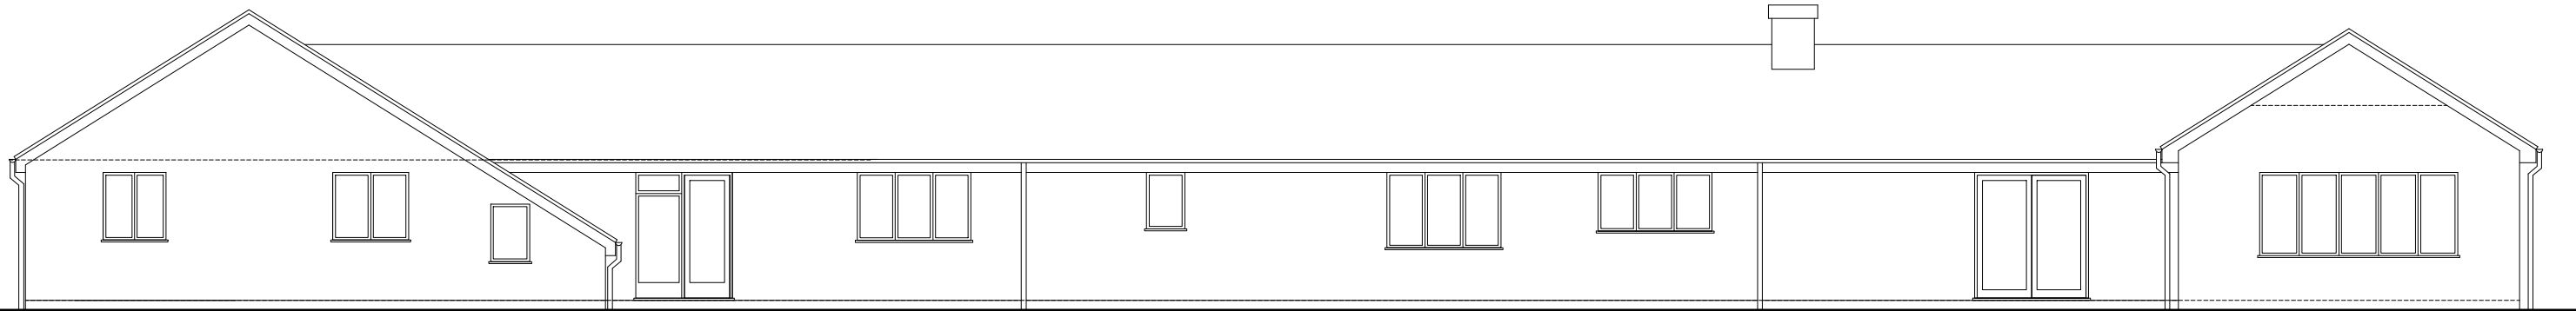

○ South East Elevation

○ North West Elevation

○ South West Elevation

○ North East Elevation

PLANNING

SPACE + 21 Northfield Girton Cambridge CB3 0QG (+44)07737586716 // adrivisagie@spaceplus.org.uk	Job title: Hazelhurst, Hobbles Green, Cowlinge, Newmarket, CB8 9HX	
	Client: Mr S & Mrs S Wilson	Drawing title: Existing: Elevations
	Drawing no: 207-SP-03	Drawn by: AV
		Scale: 1:100@A3