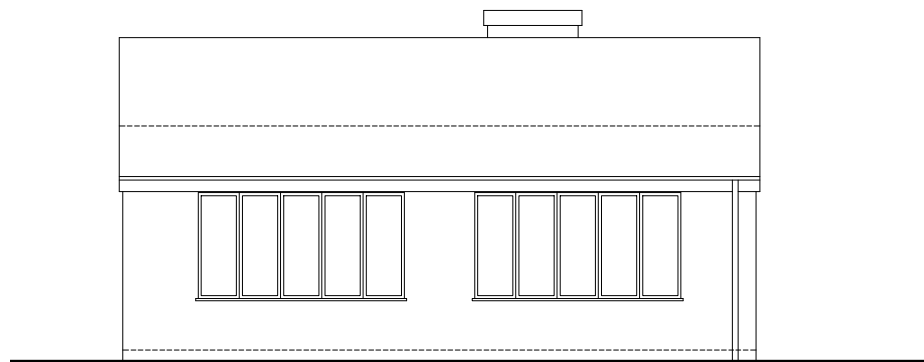

○ South East Elevation

○ North West Elevation

○ South West Elevation

○ North East Elevation

PLANNING

SPACE + 21 Northfield Girton Cambridge CB3 0QG (+44)07737586716 // adrivisagie@spaceplus.org.uk	Job title: Hazelhurst, Hobbles Green, Cowlinge, Newmarket, CB8 9HX	
	Client: Mr S & Mrs S Wilson	Drawing title: Existing: Elevations
	Drawing no: 207-SP-03	Drawn by: AV
		Scale: 1:100@A3