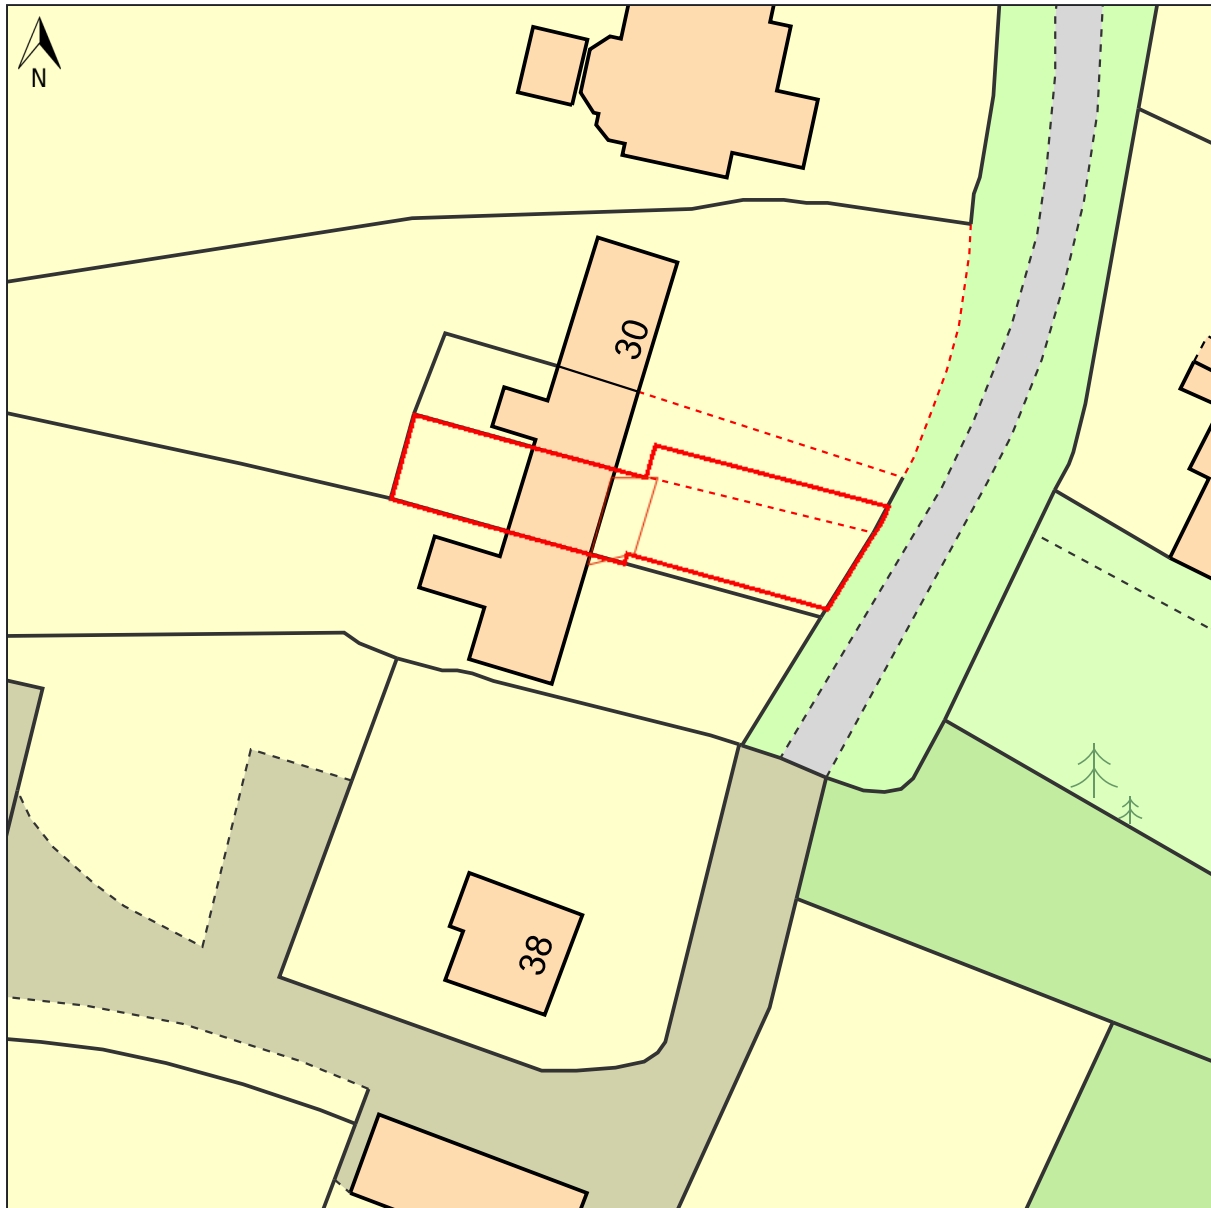

34, VICARAGE ROAD, WHADDON, BUCKINGHAMSHIRE, MK17 0LU

UPRN: 766252255

HMLR Title No: BM224261

© Crown copyright and database rights, 2023. Ordnance Survey
0100031673 Created using Plans by emapsite.com

0m 5m 10m 15m 20m 25m 30m 35m 40m

Scale: 1:500

Paper Size: A4

Notes:

Location plan