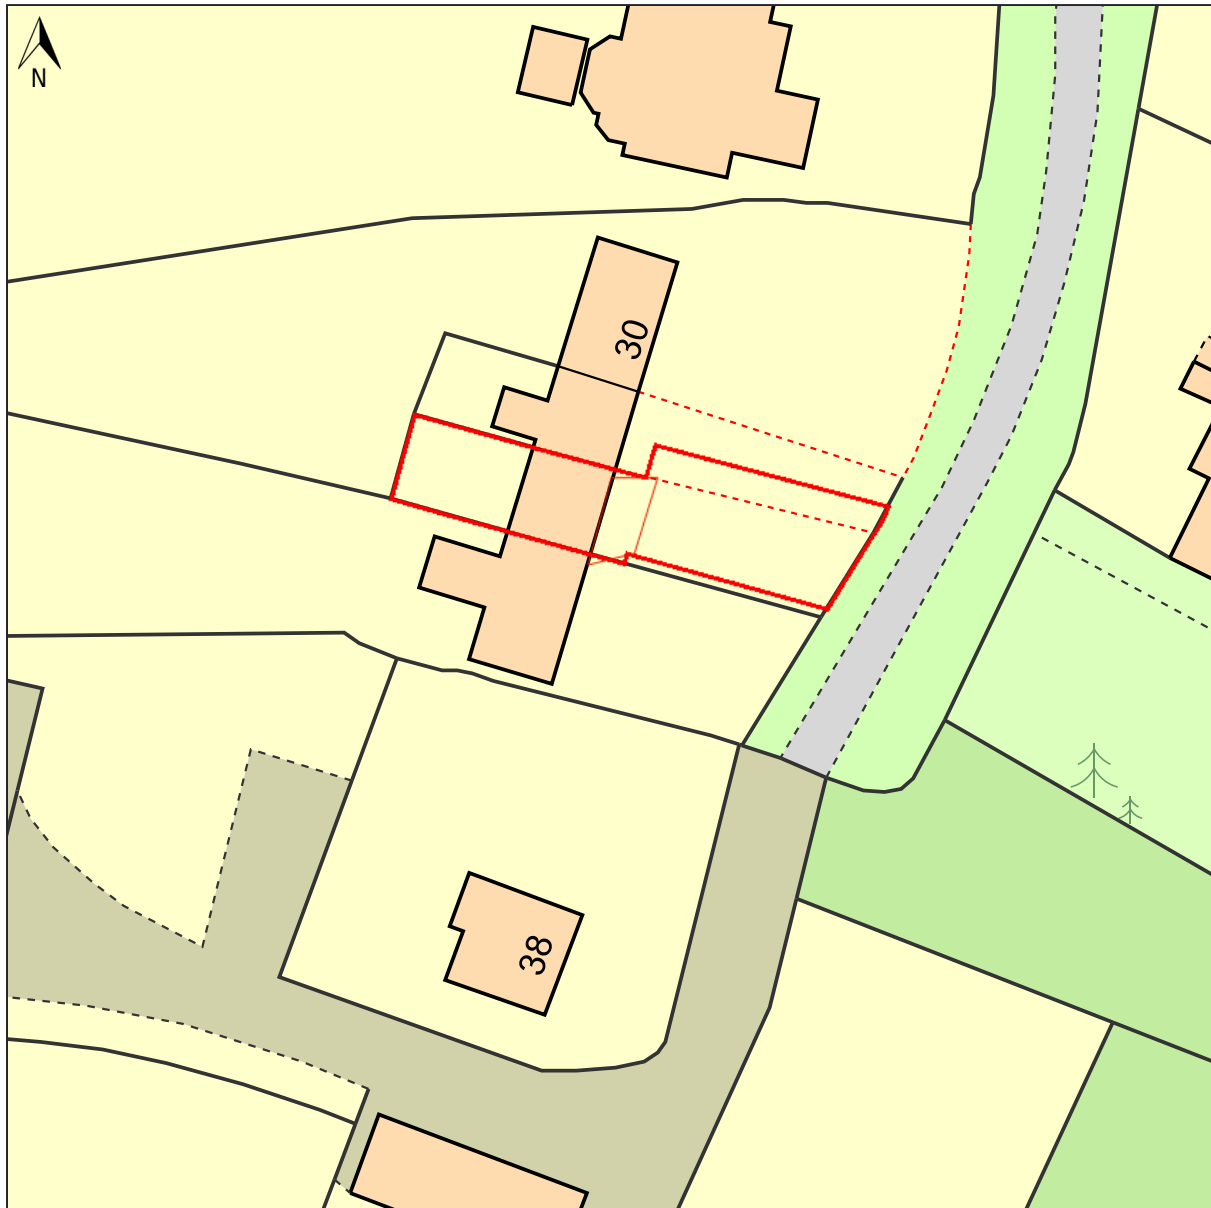

34, VICARAGE ROAD, WHADDON, BUCKINGHAMSHIRE, MK17 0LU

UPRN: 766252255

HMLR Title No: BM224261

© Crown copyright and database rights, 2023. Ordnance Survey
0100031673 Created using Plans by emapsite.com

0m 20m 40m 60m 80m 100m

Scale: 1:1250

Paper Size: A4

Notes:

Location plan