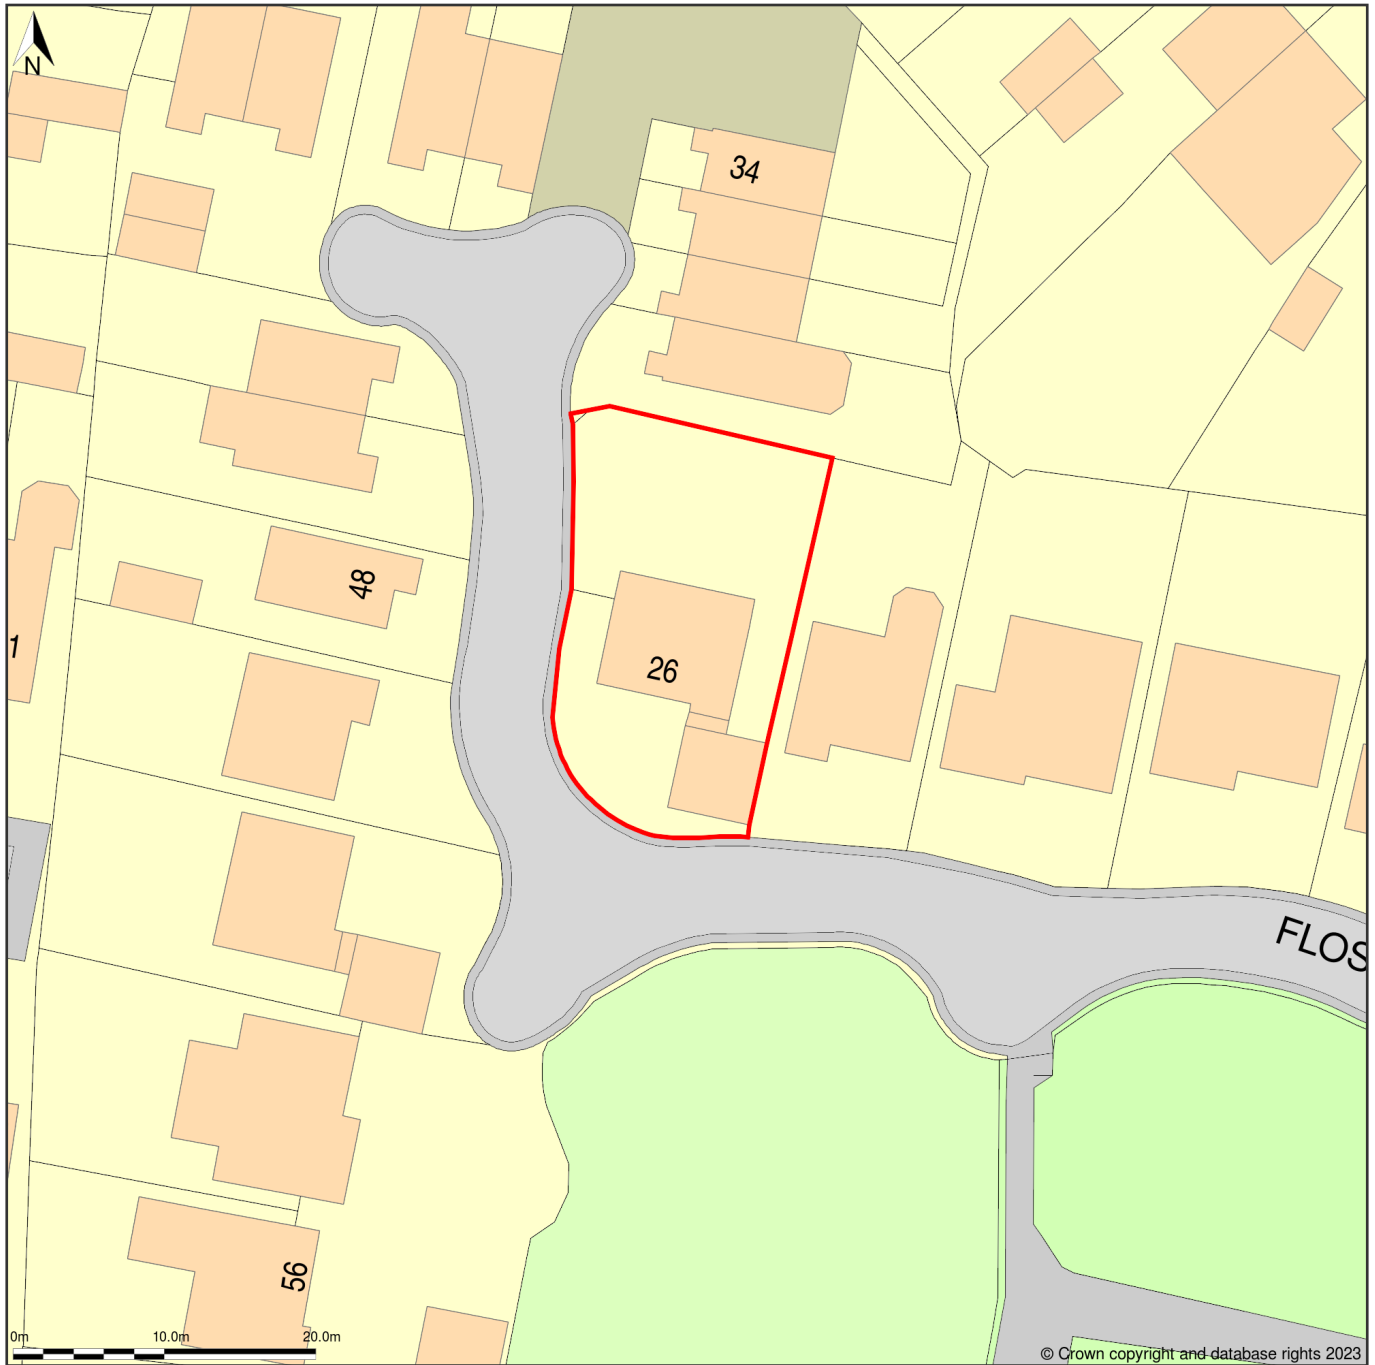

26, Flossmore Way, Gildersome, Morley, Leeds, LS27 7UE

Site Plan (also called a Block Plan) shows area bounded by: 424096.0, 429032.99 424186.0, 429122.99 (at a scale of 1:500), OSGridRef: SE24142907. The representation of a road, track or path is no evidence of a right of way. The representation of features as lines is no evidence of a property boundary.

Produced on 11th Apr 2023 from the Ordnance Survey National Geographic Database and incorporating surveyed revision available at this date. Reproduction in whole or part is prohibited without the prior permission of Ordnance Survey. © Crown copyright 2023. Supplied by www.buyaplan.co.uk a licensed Ordnance Survey partner (100053143). Unique plan reference: #00812116-D9671C.