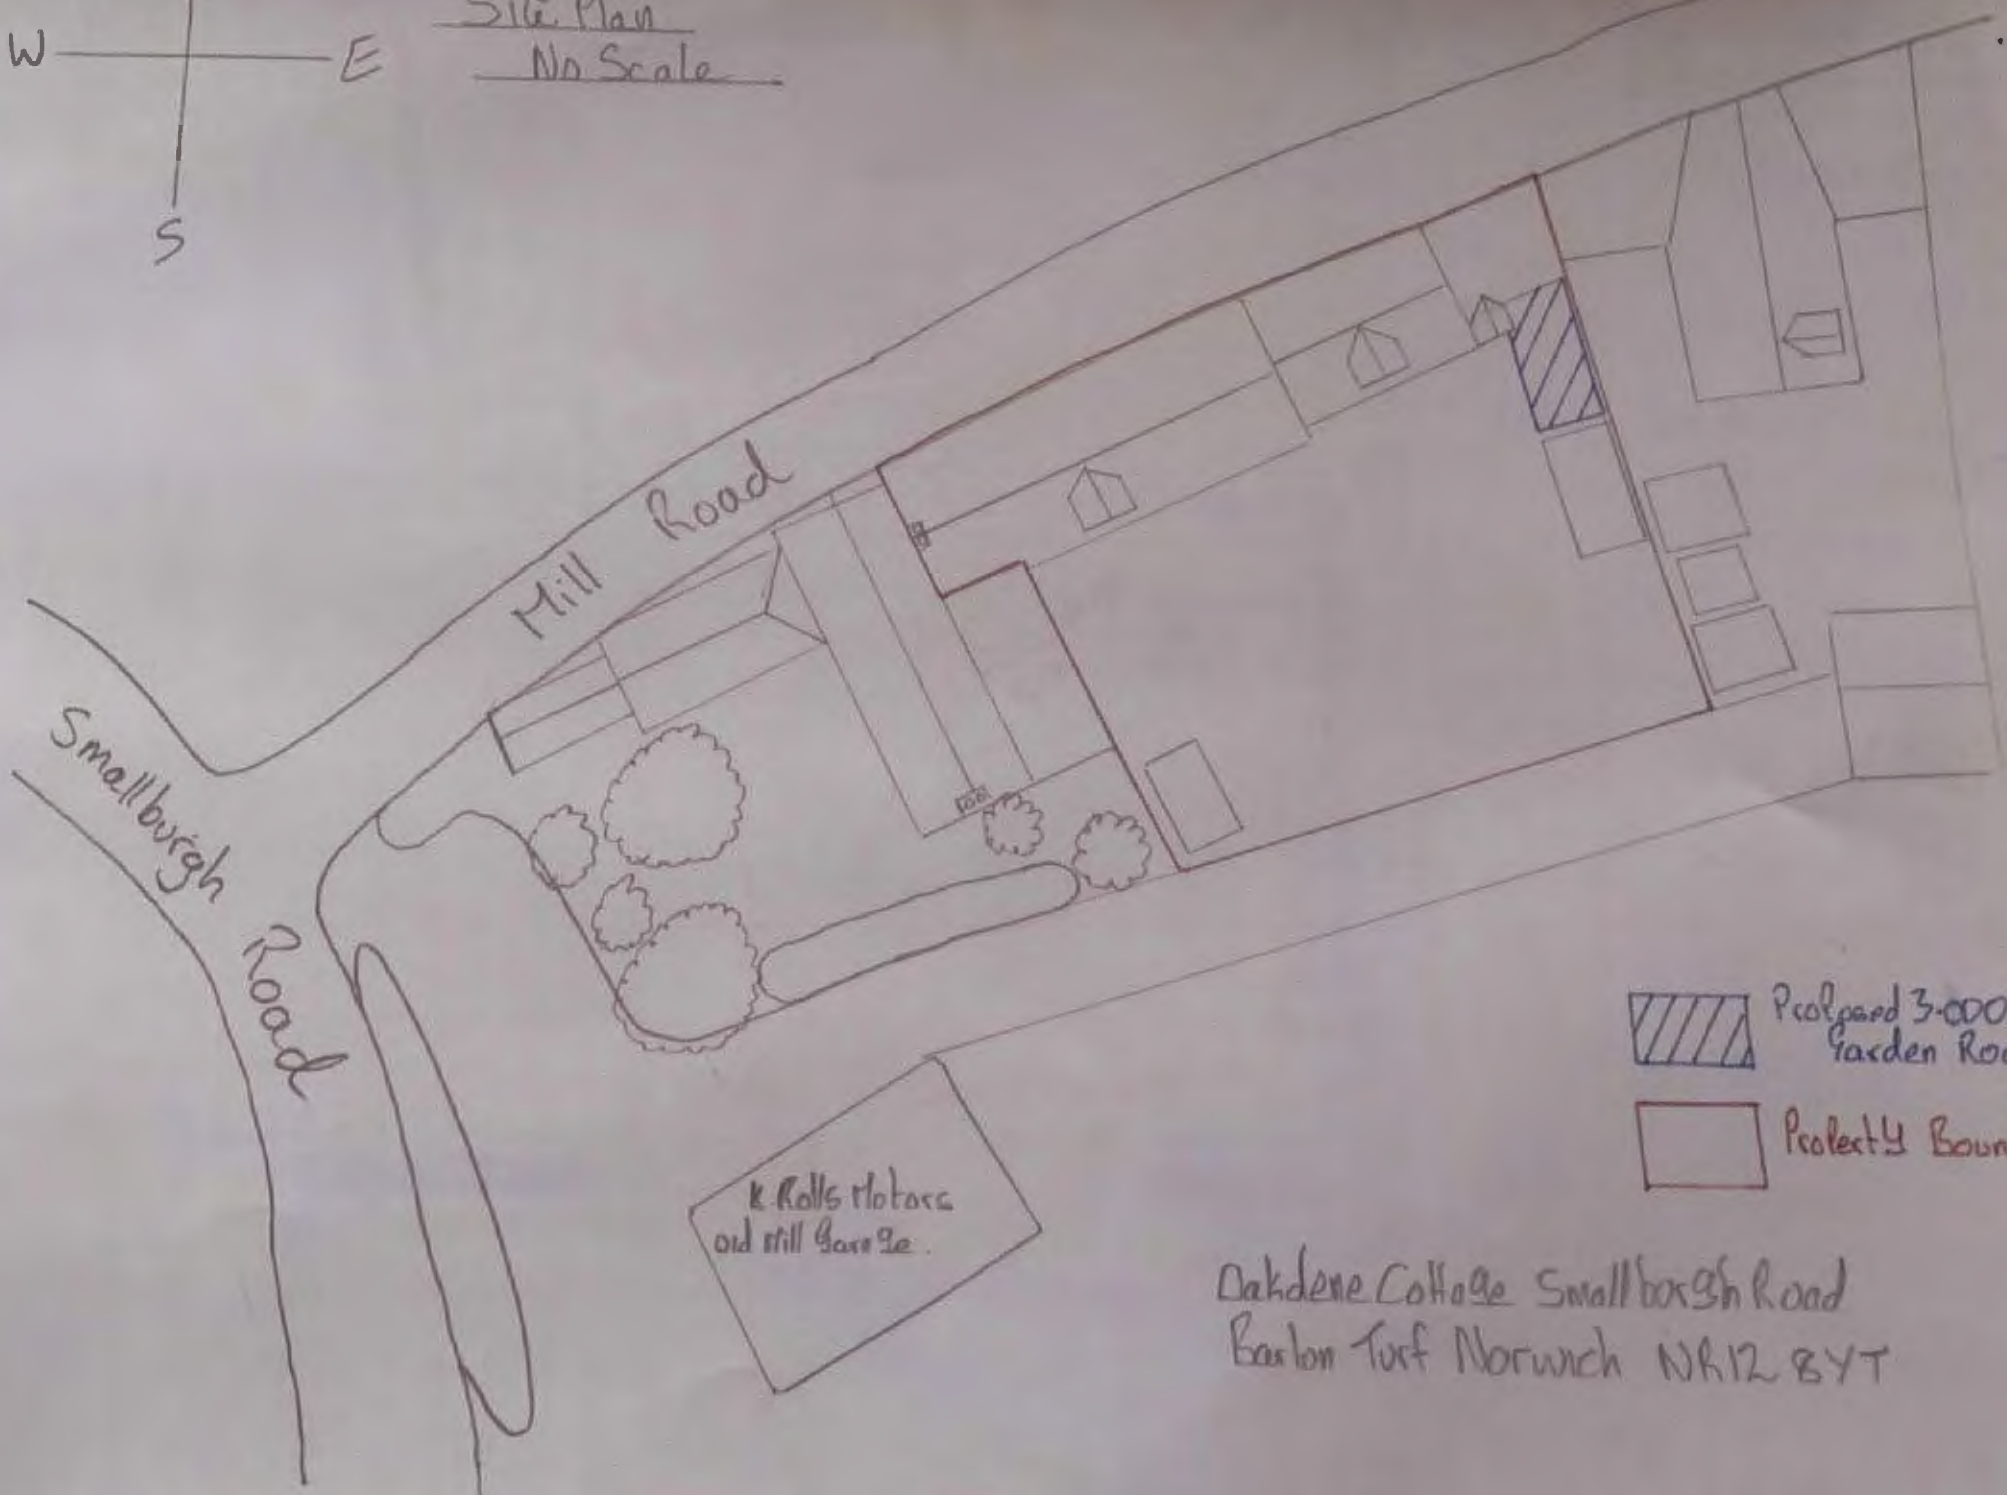

Site Plan
No Scale

-  Proposed 3.000m x 5.0 Garden Room
-  Proposed Boundry

K. Rolfs Plot area
old still Garage.

Dakdene Cottage Smallburgh Road
Earlton Turf Norwich NR12 8YT