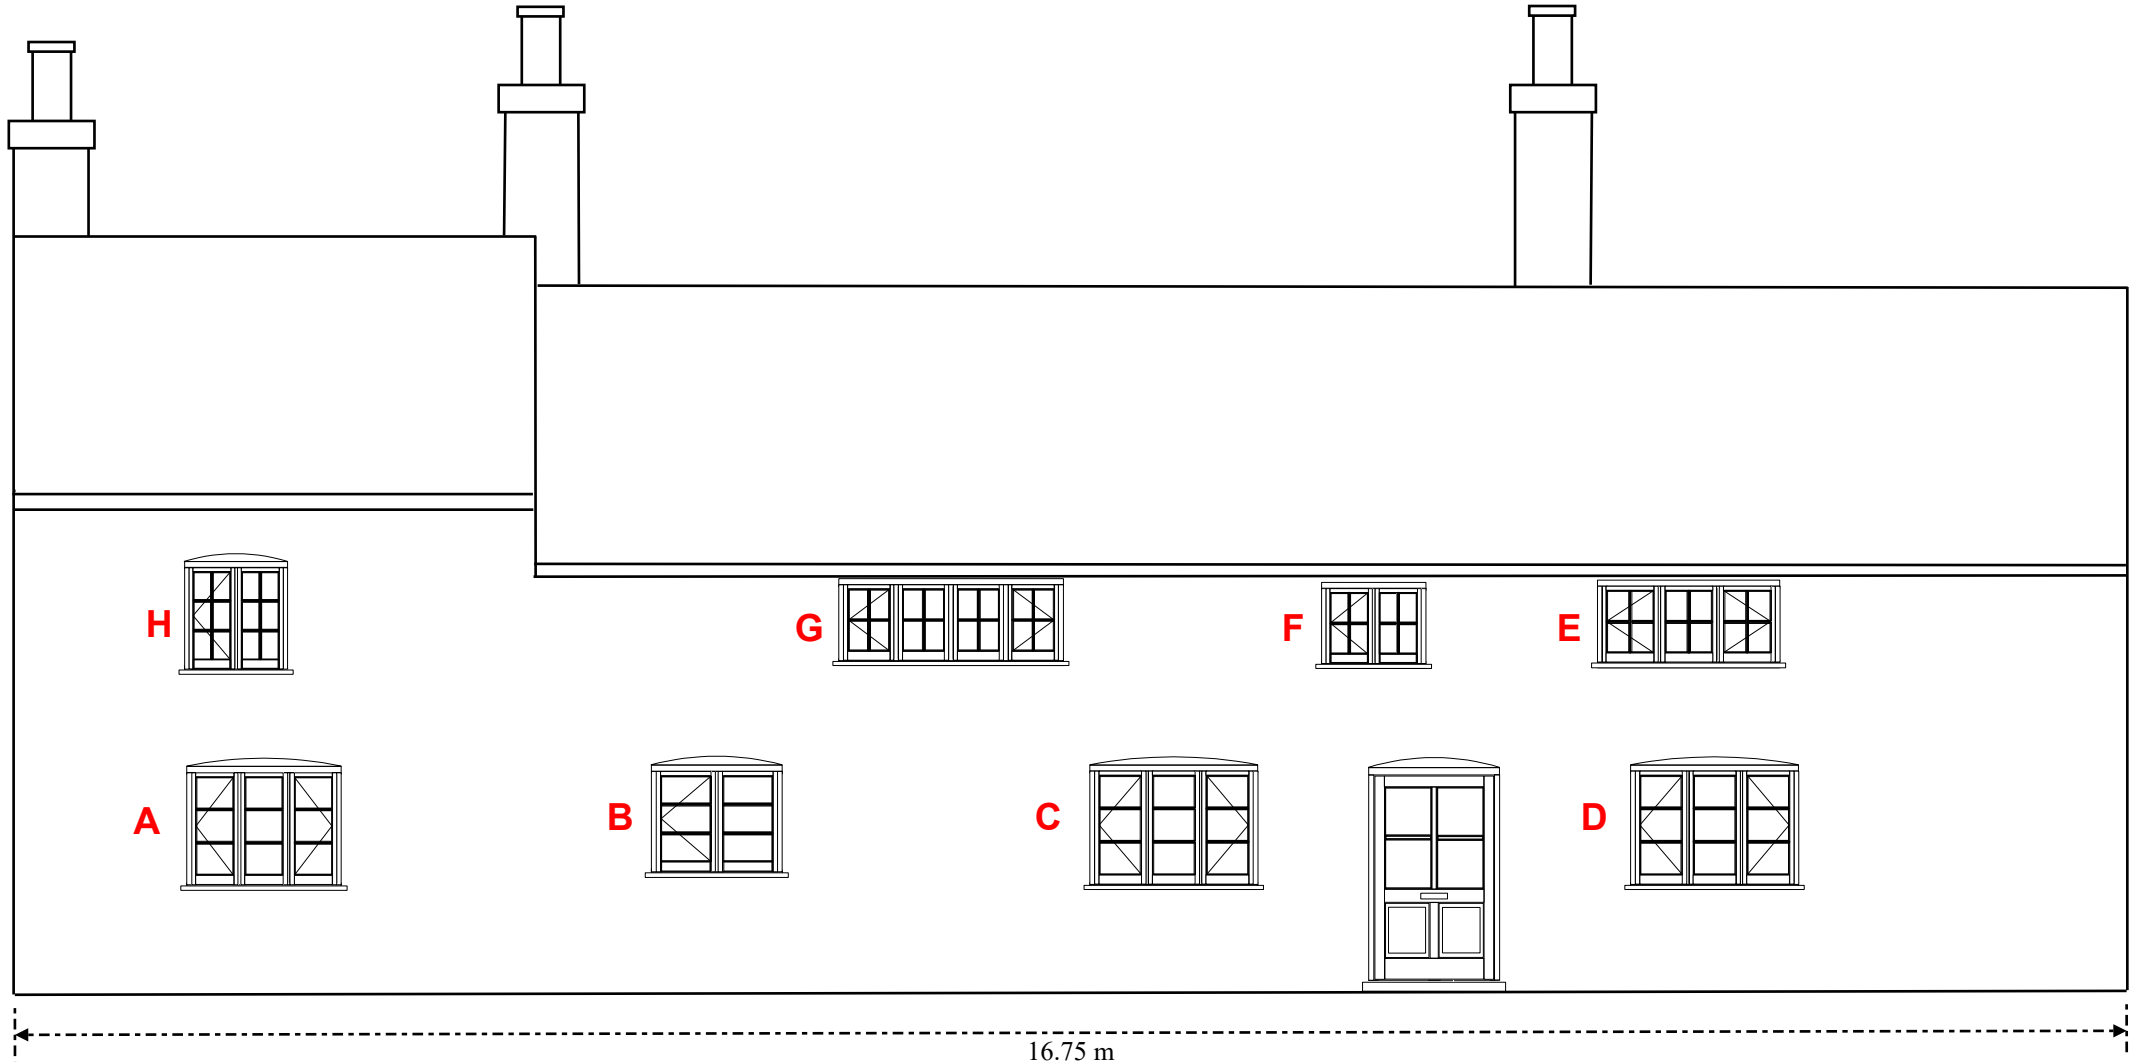

Meadow Farm  
High street  
Elkesley  
Retford DN22 8AJ

**Front Elevation (South)**

Meadow Farm  
High street  
Elkesley  
Retford DN22 8AJ

**Side Elevation (East)**