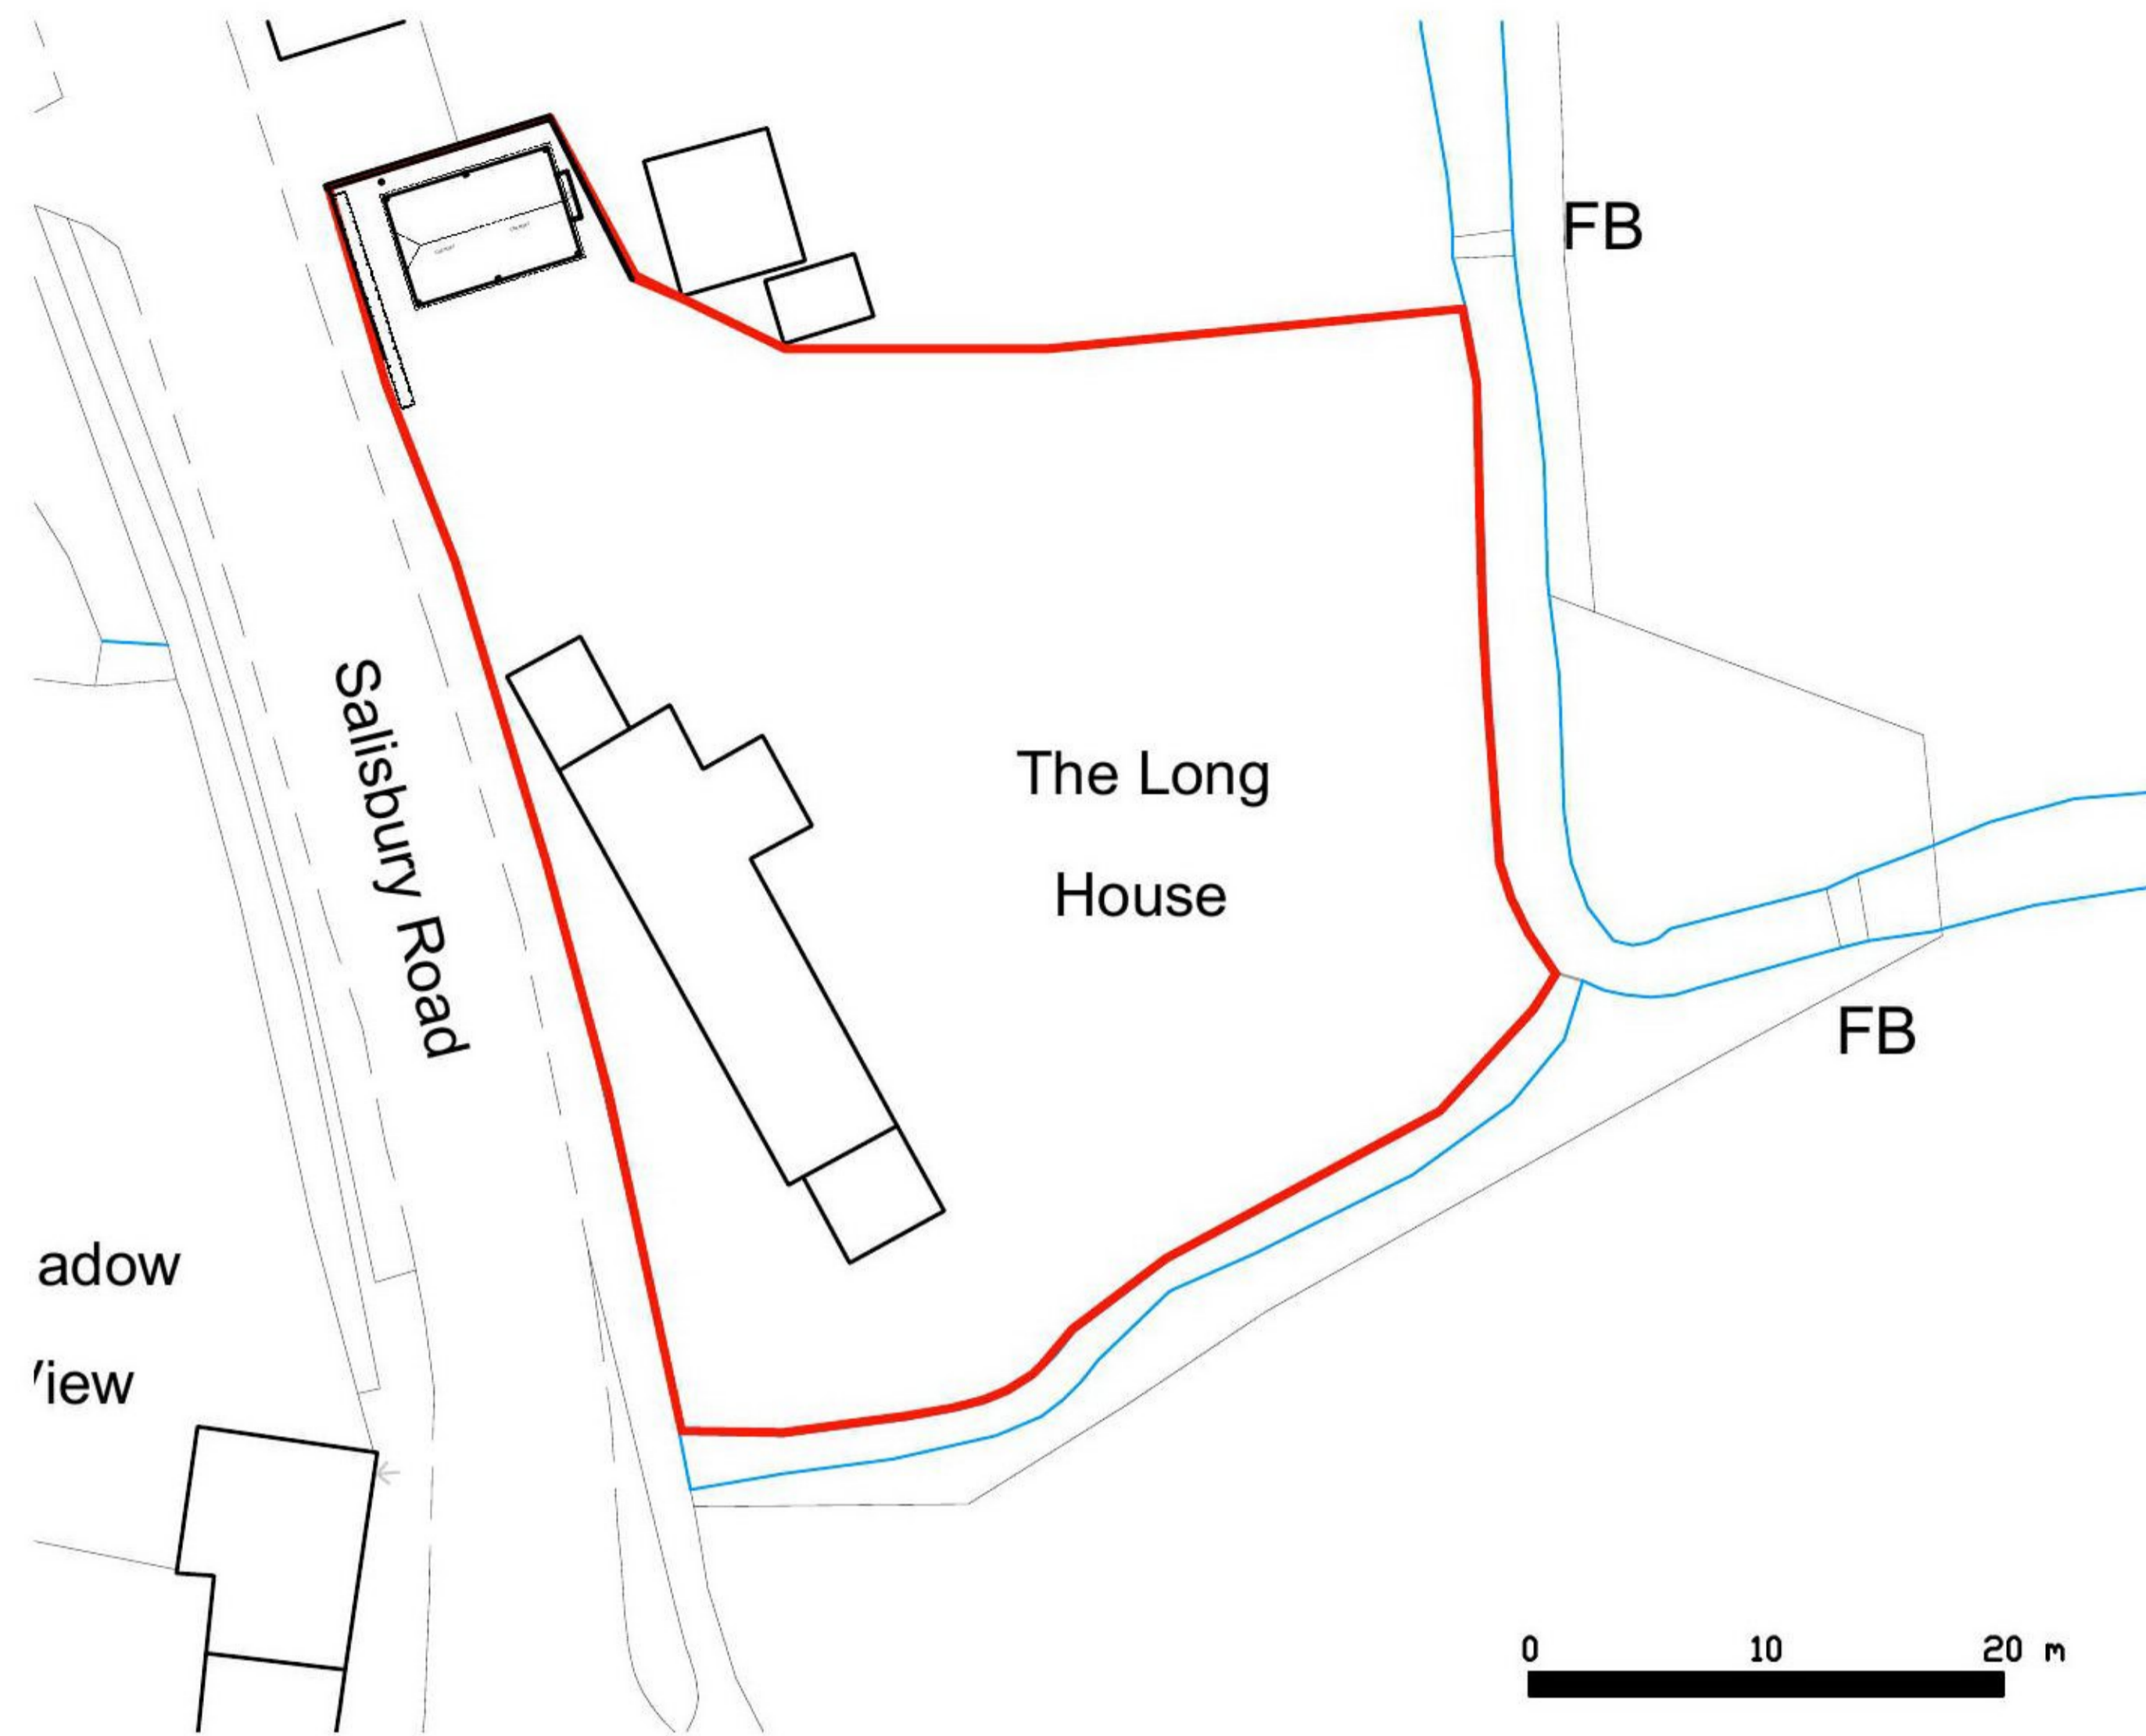

Mapping contents © Crown copyright and database rights 2022 Ordnance Survey 100035207

Location Plan
scale 1:1250

Block Plan
scale 1:500

Project
The Long House, Salisbury Road,
Breamore, SP6 2EA.

Drawing Title
Proposed block, location & site plan

scale @ A3	1:1250	1:500	1:200	checked	.
------------	--------	-------	-------	---------	---

date	Jan '22	drawn	VT
------	---------	-------	----

326-01B