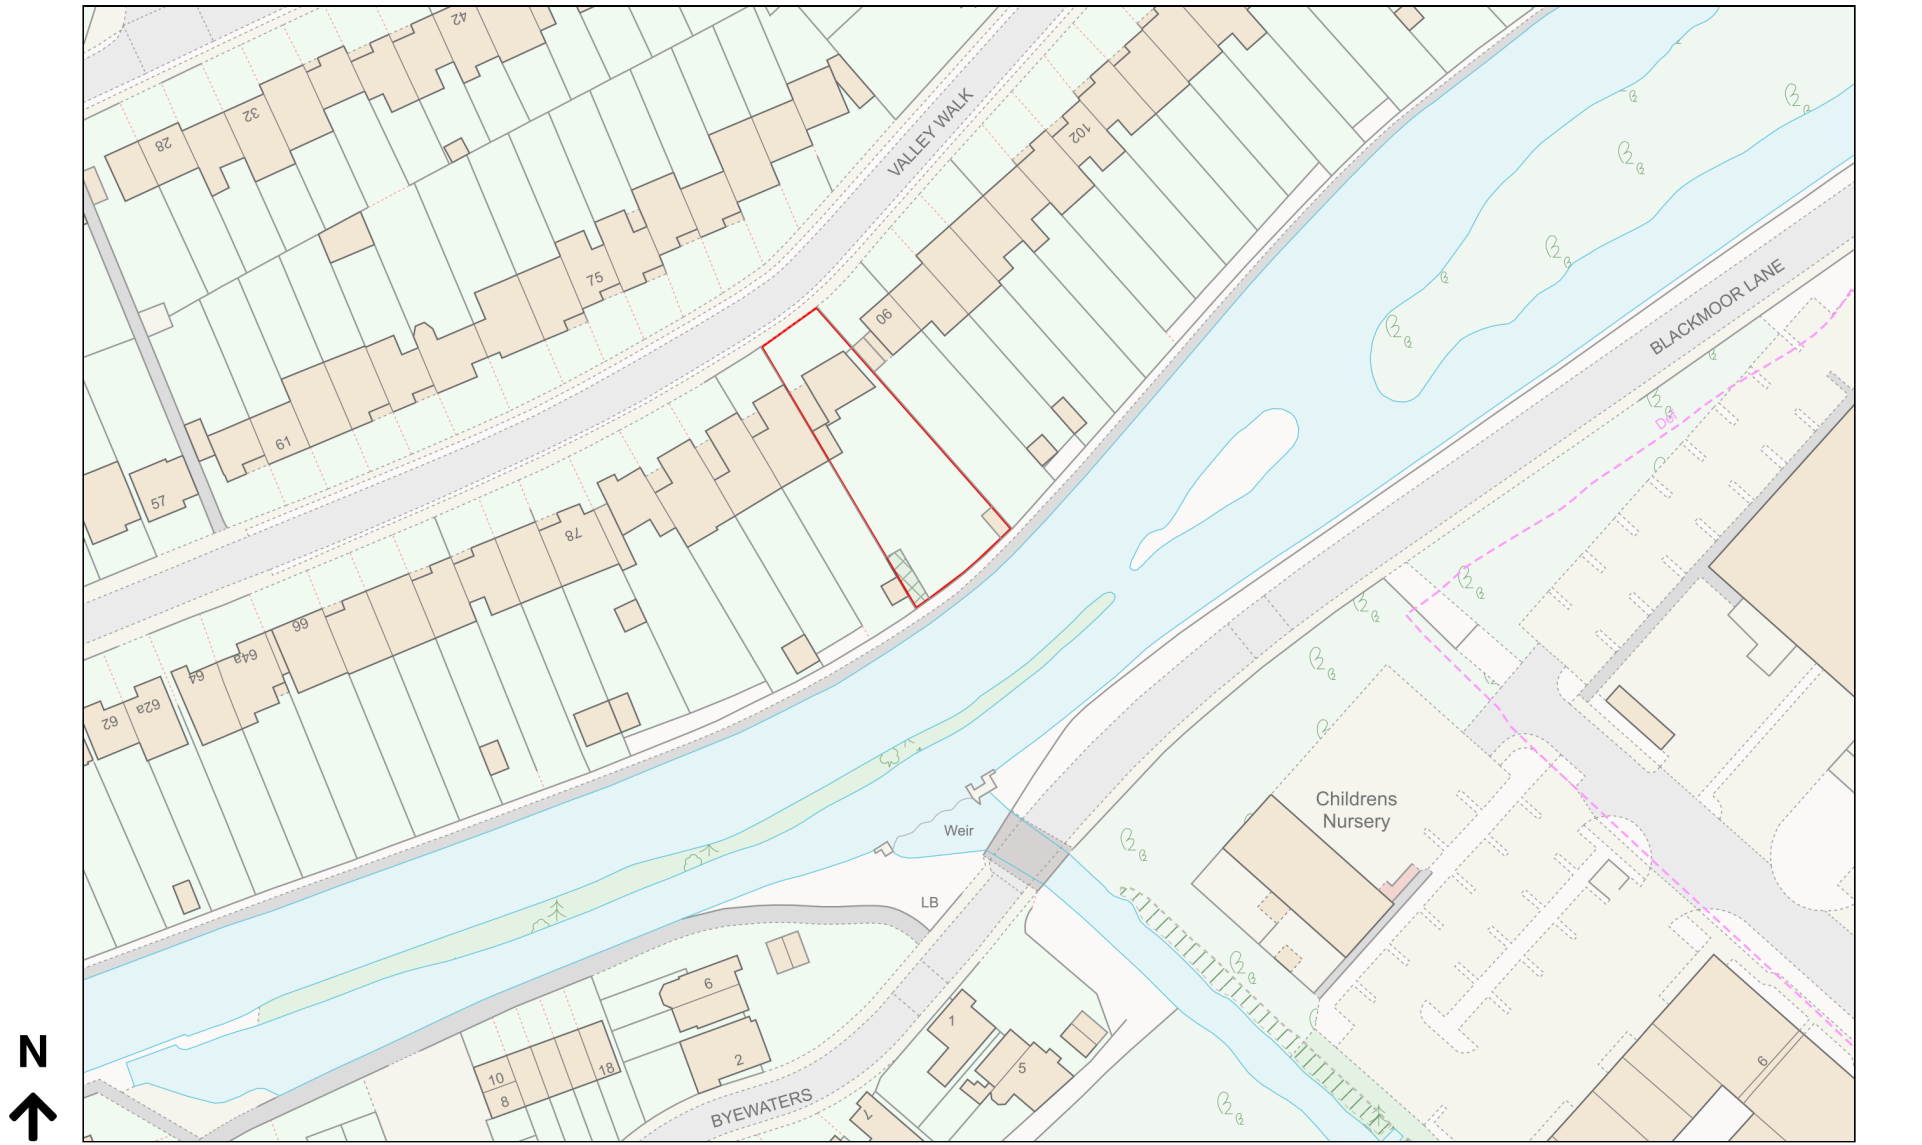

Location Plan

Site Address: 88, Valley Walk, Croxley Green, WD3 3TG

Date Produced: 16-May-2023

Scale: 1:1250 @A4

Planning Portal Reference: PP-12133171v1