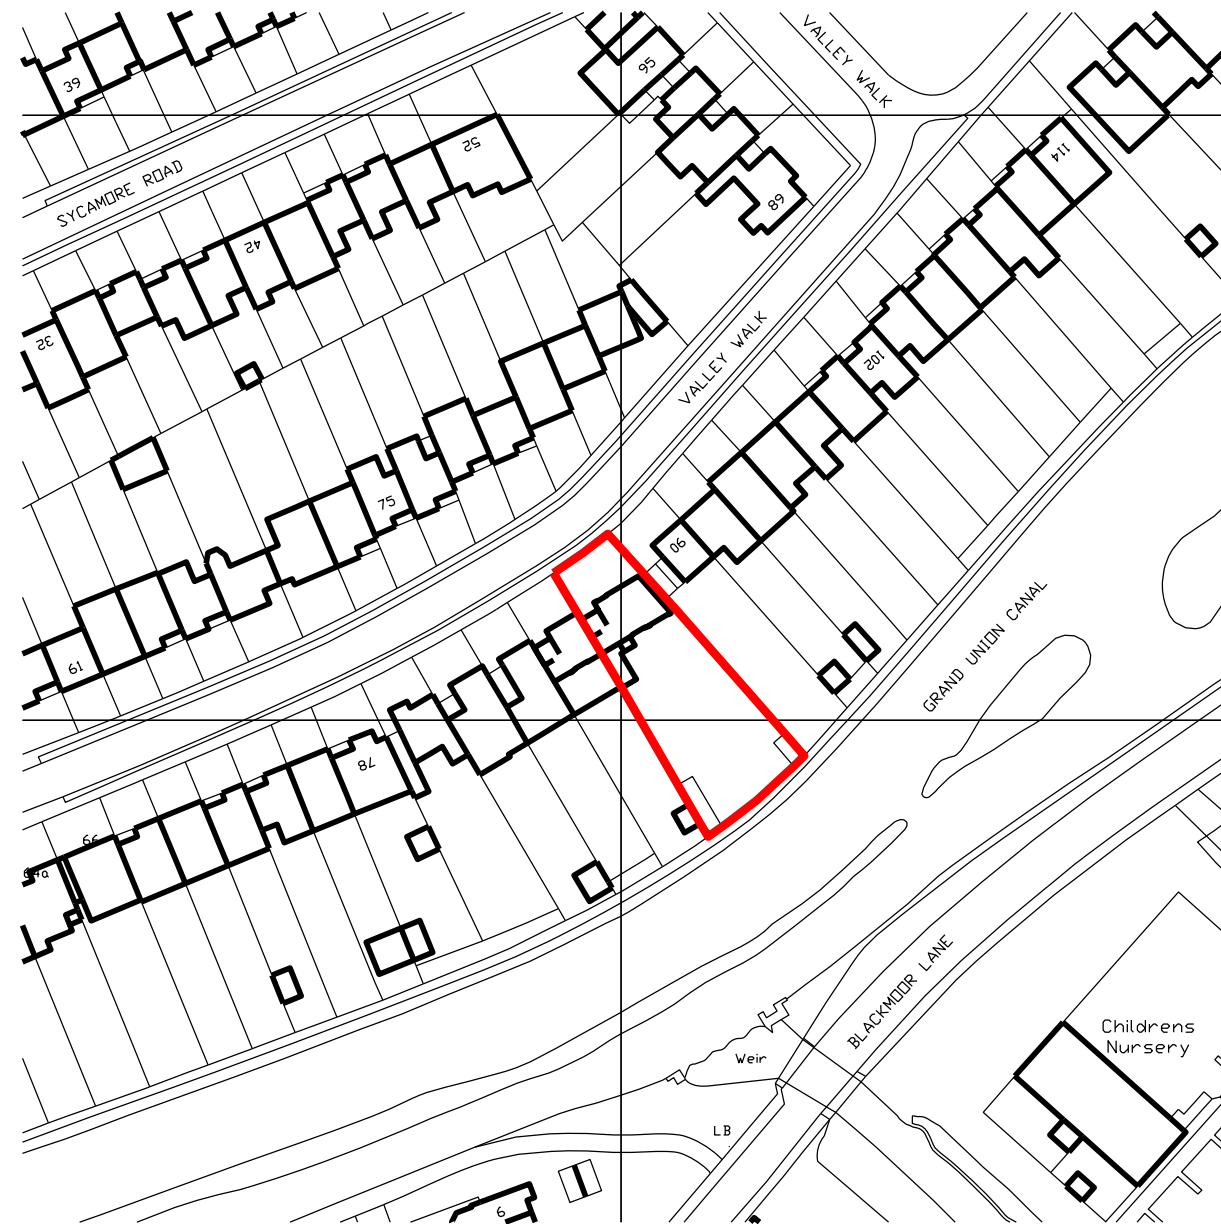

ALL DIMENSIONS TO BE CHECKED ON SITE.
COPYRIGHT RESERVED.

Crown Copyright and database rights 2022. OS 100031961 National Map Centre. Purchased 13/06/2022 1 year licence.

REVISIONS

| SCALE | DATE | DRAWN | CHECKED |
|--------|----------|-------|---------|
| 1:1250 | 13.06.22 | CDG | |

PROJECT

88 Valley Walk
Croxley Green
Hertfordshire

DRAWING

Location plan

Director:
Christopher Gregory RIBA

2 Oakleigh Drive
Croxy Green, Rickmansworth
Hertfordshire WD3 3EF
T: 07818 412869
E: chris.gregory@tec-architecture.com
Company No: 05450812

DRAWING No.

222007 - D - 01