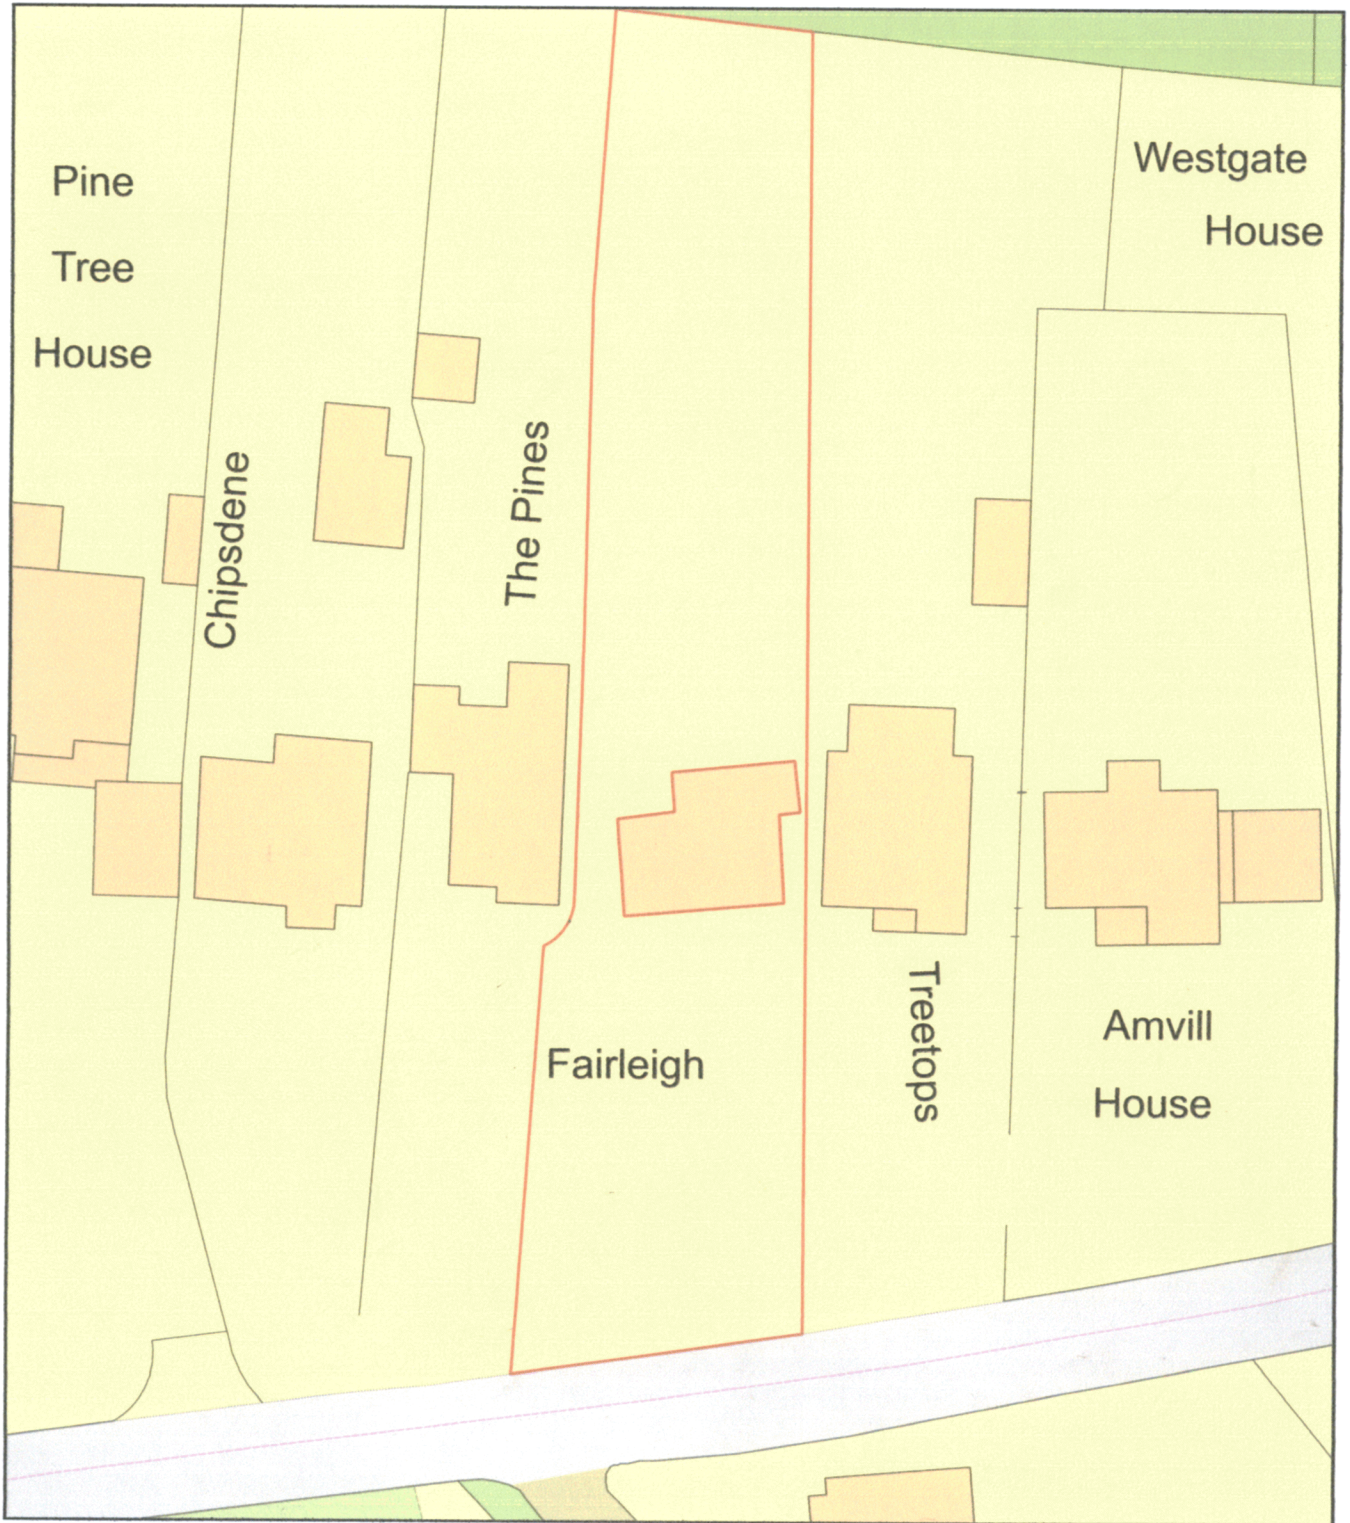

# Fairleigh, Chartway Street Site plan

Plan Produced for: Kim & Nick Peel  
Date Produced: 31 Jan 2023  
Plan Reference Number: TQRQM23031113135511  
Scale: 1:500 @ A4

09 MAR 2023	Init'l
DRIVER	