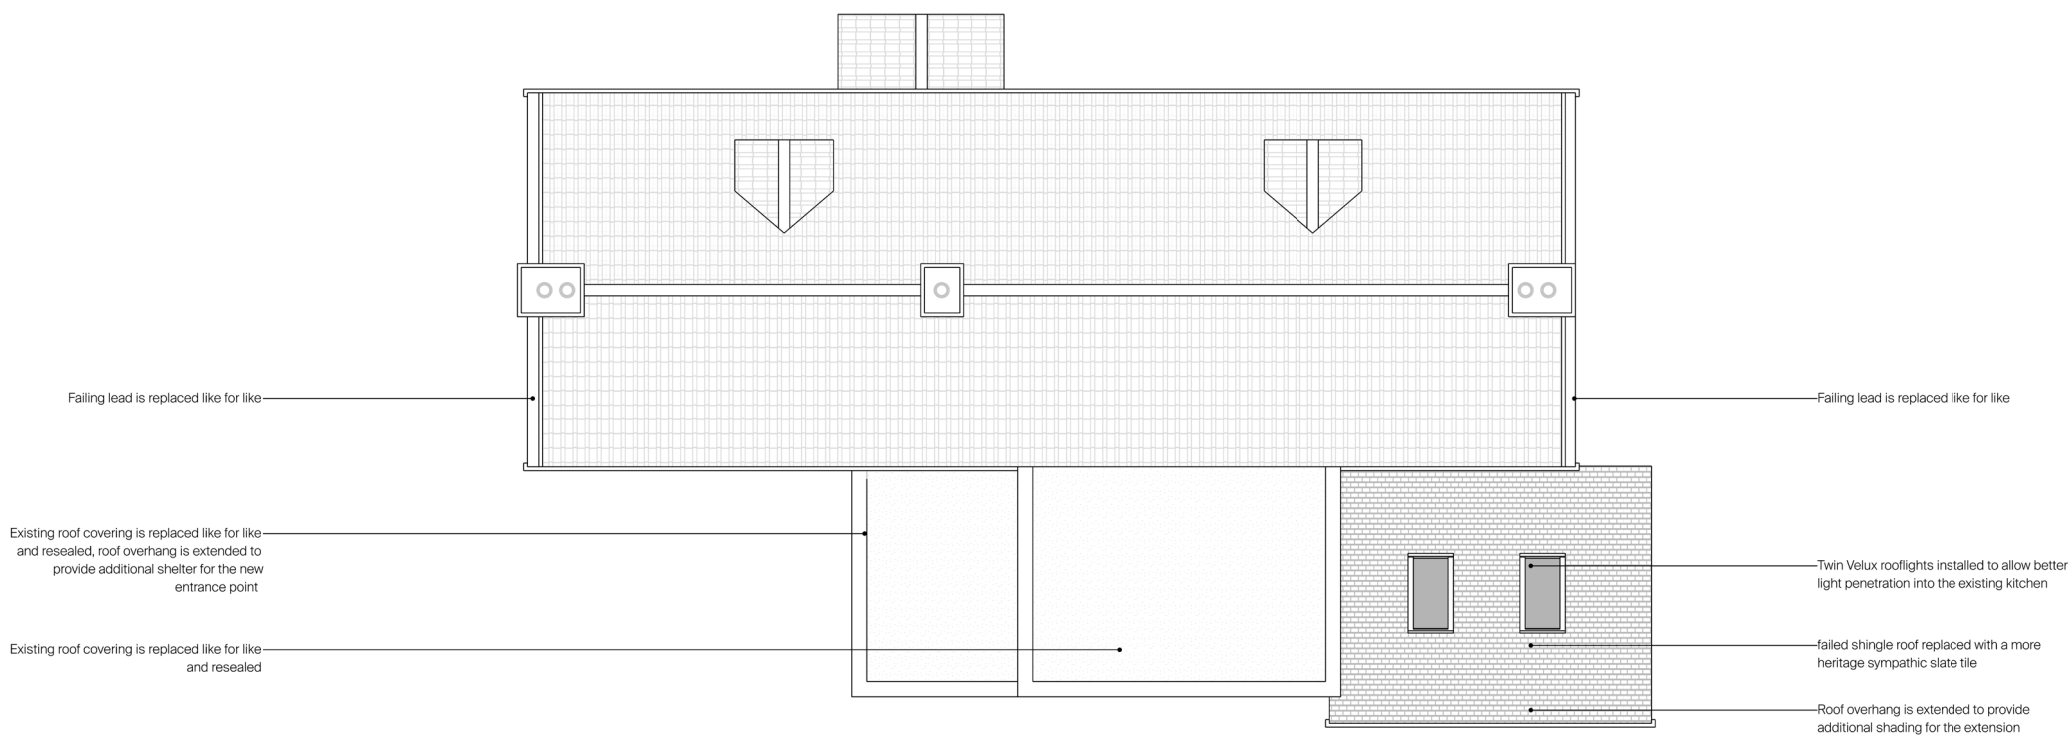

Proposed - Plan - Roof
1:100

Moat Farm

Project Name

Client		
Tim Baldwin		
Project Name		
The Moat Farm		
Stage		
Planning		
Drawing Title		
Plans		
Existing - Lvl Roof		
Proposed - Lvl Roof		
Drawing Number		
Moat Farm-xx-dr-a-pln-1199		
Scale	Sheet Size	Creation Date
1:100	A3	19/05/2023
Revision	Suitability	
01	For Information