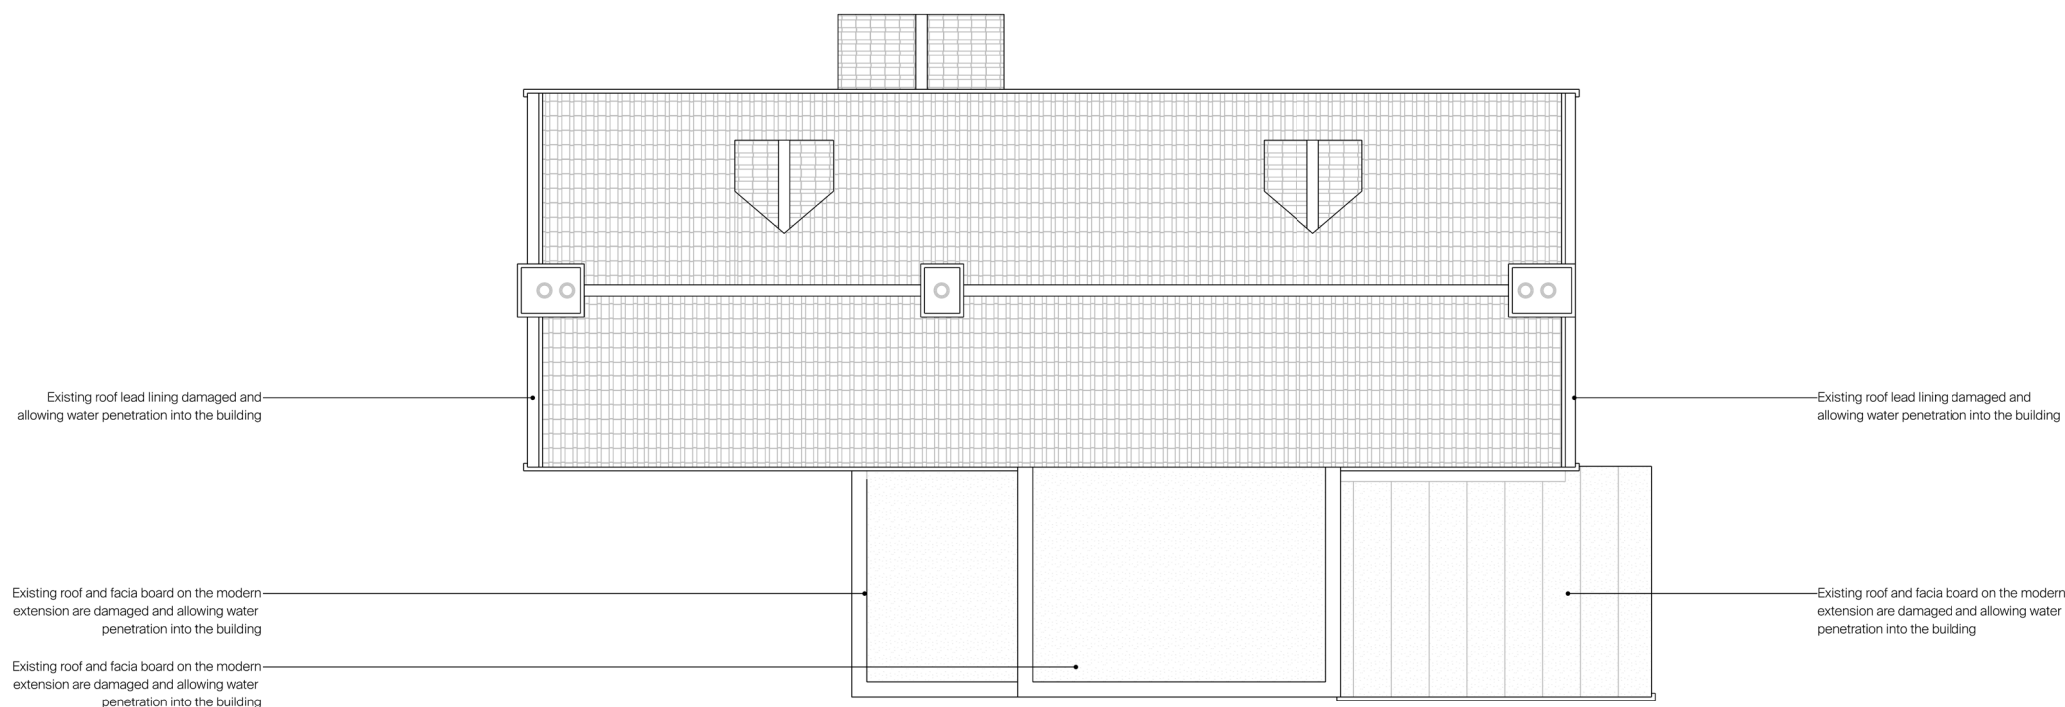

Existing - Plan - Roof
1:100