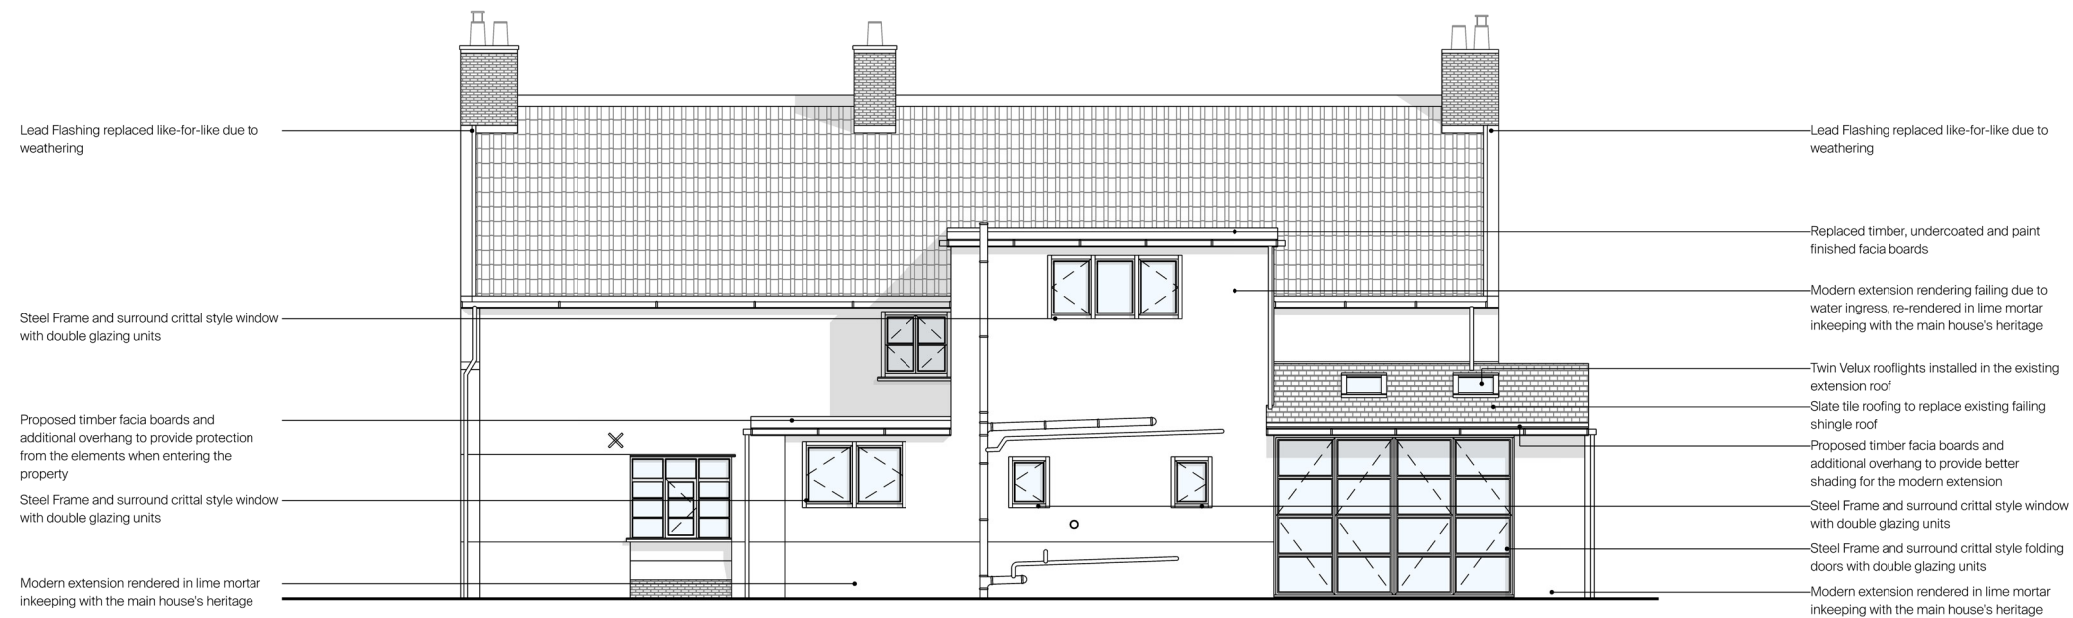

Proposed - Elevation - SE
1:100

Moat Farm

Project Name

Client	Tim Baldwin	
Project Name	The Moat Farm	
Stage	Planning	
Drawing Title	Elevations Existing Elevation SE Proposed Elevation SE	
Drawing Number	Moat Farm-xx-dr-a-ele-1003	
Scale	Sheet Size	Creation Date
1:100	A3	19/05/2023
Revision	Suitability	
01	For Information