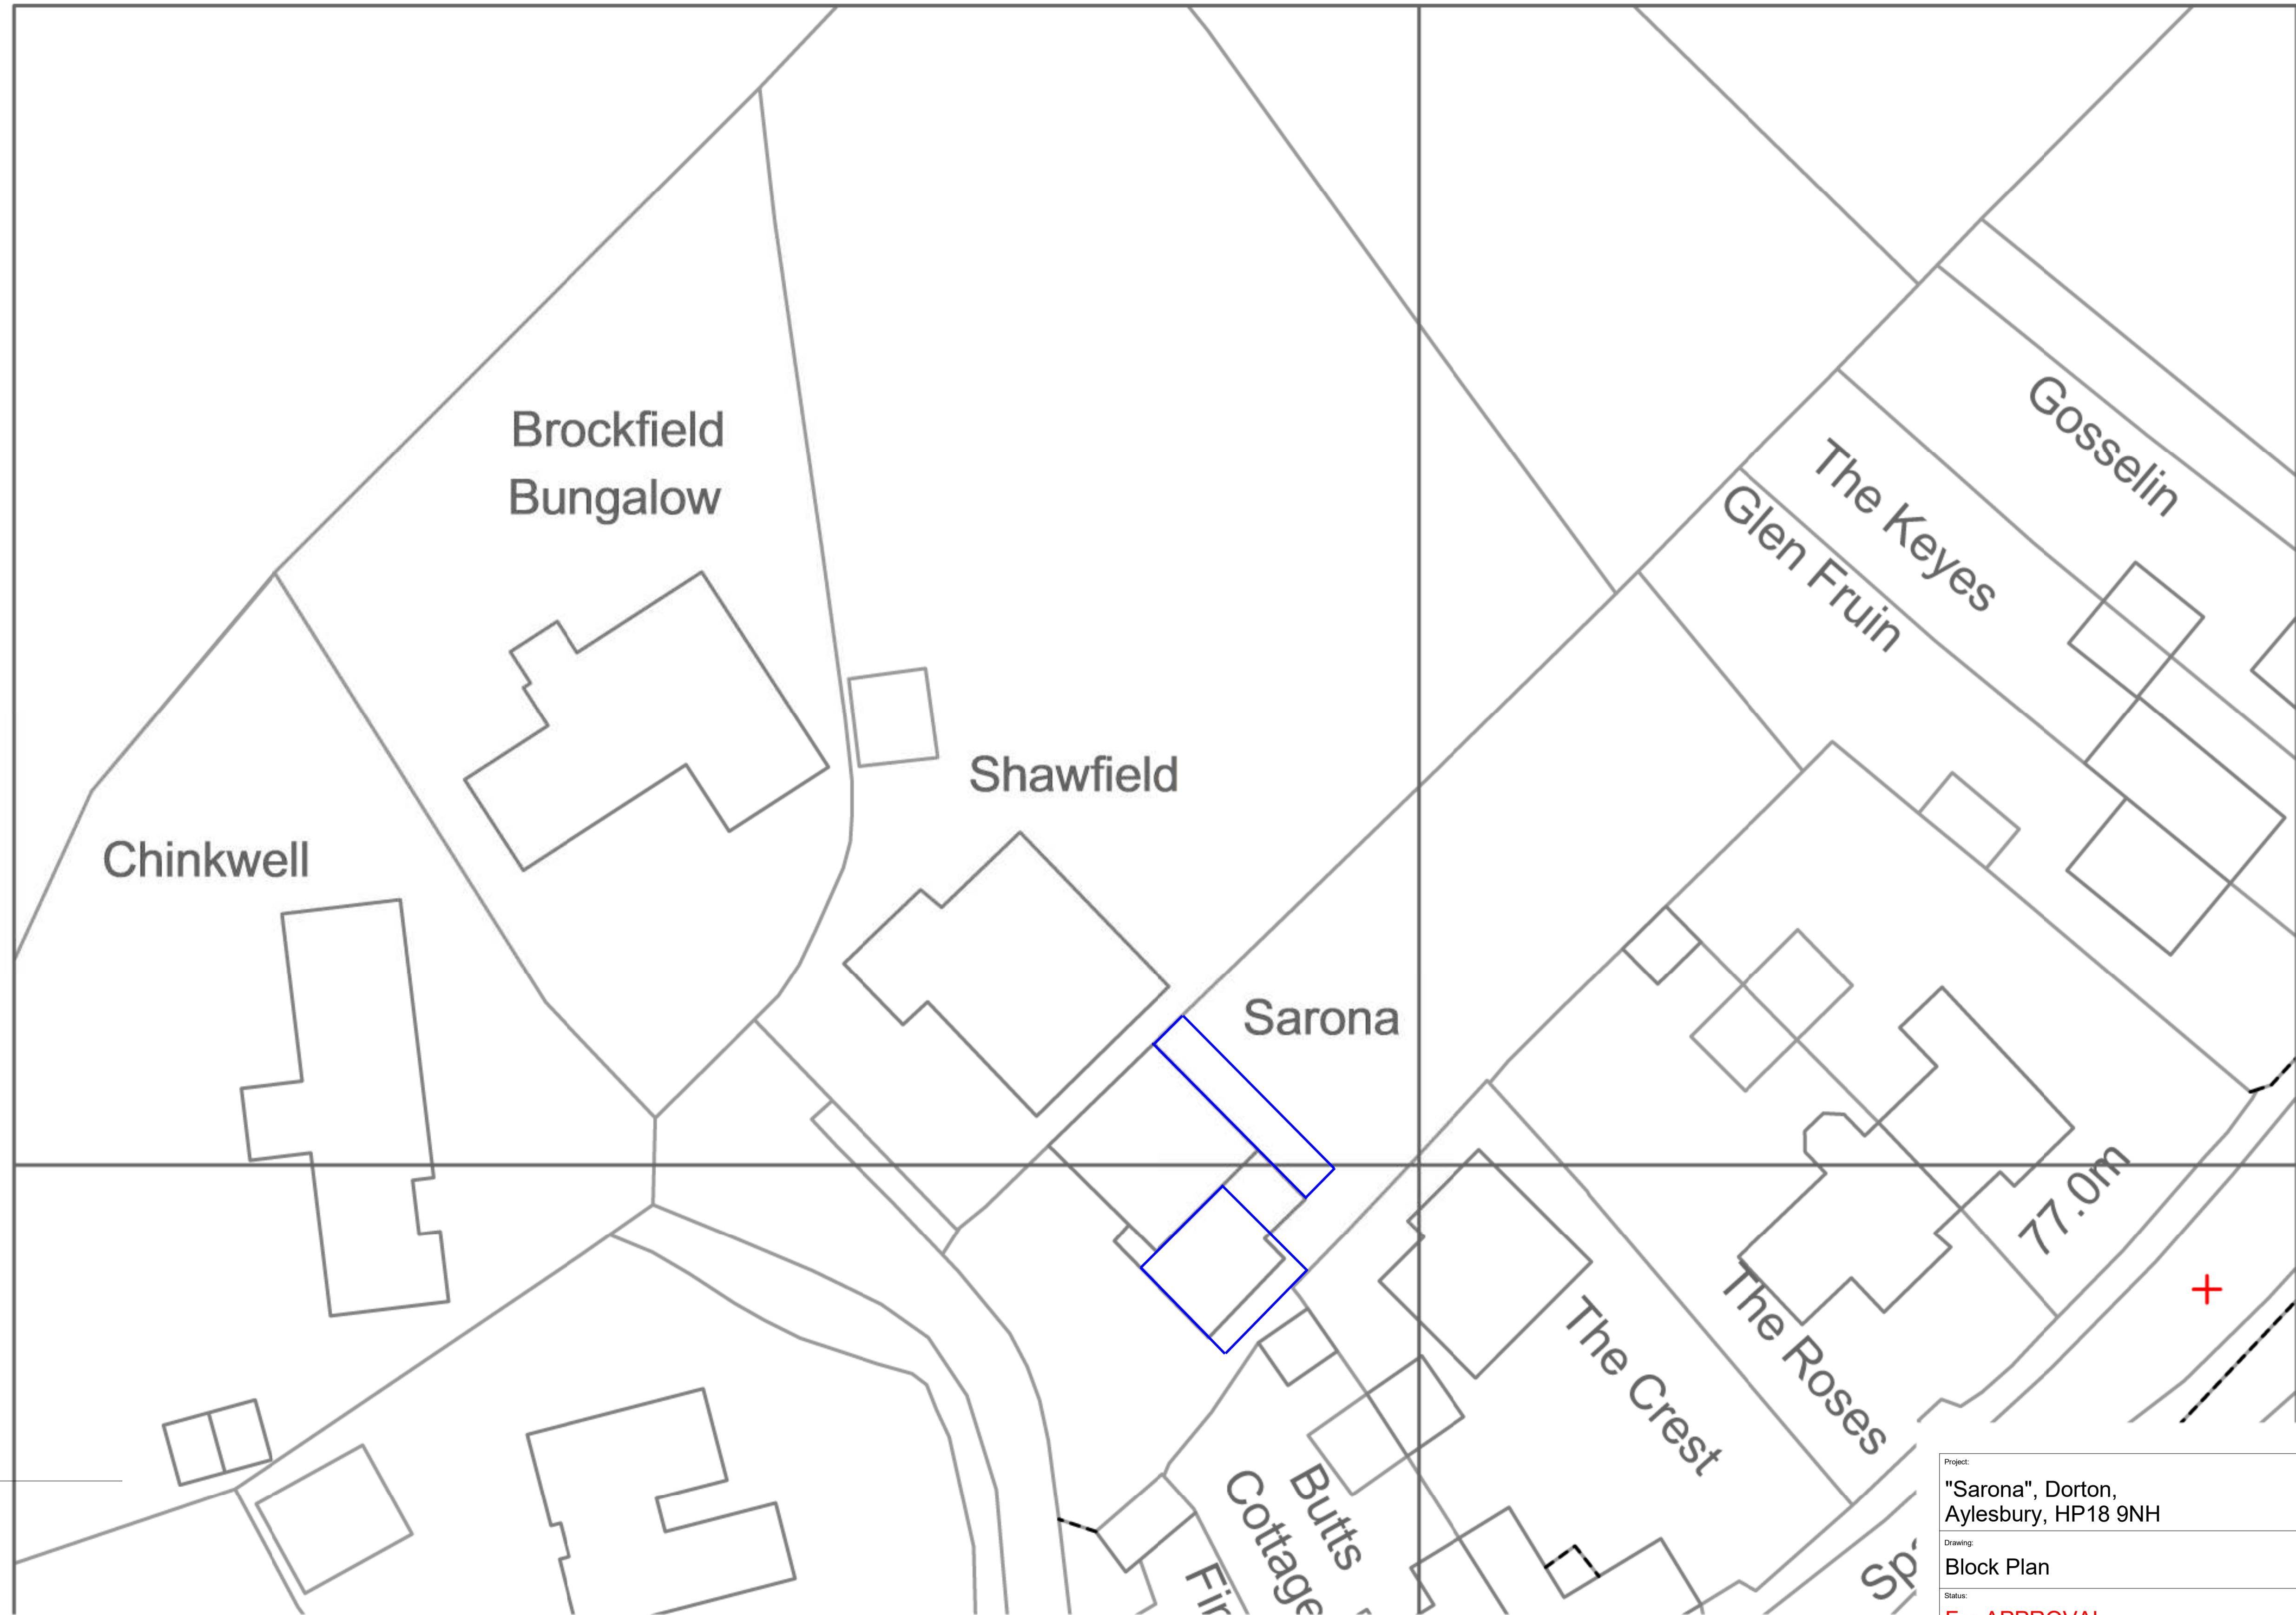

468100

214300

214300

1 20 Block Plan
1 : 200

Project: "Sarona", Dorton, Aylesbury, HP18 9NH	 MERRONBROOK LIMITED HAZLEY BOTTOM HARTLEY WINTNEY, HOOK HAMPSHIRE, RG27 8LU sales@merronbrook.co.uk TEL: (01252) 844747	
Drawing: Block Plan	Drawing No: H00114 / PL 001	
Status: For APPROVAL	Scale: 1 : 200	Date: 23.05.2023
Client: Gavin Alderslade	Drawn by:	Revision: