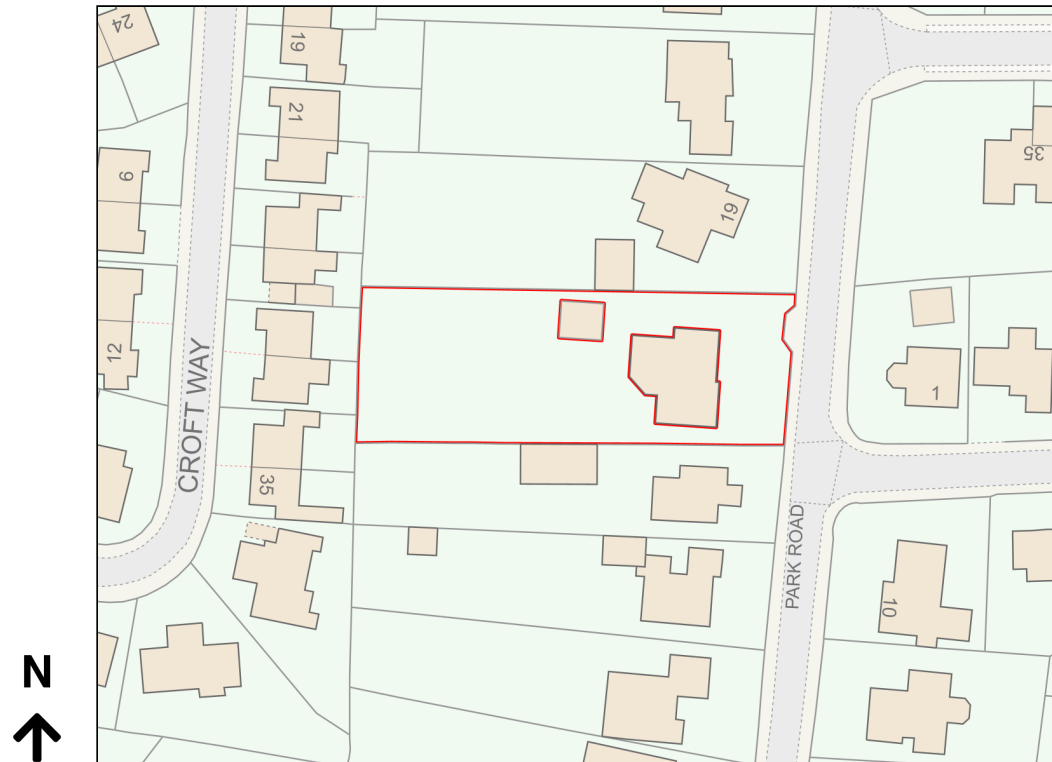

Location Plan

Site Address: 17, Park Road, Menston, Ilkley, LS29 6LS

Date Produced: 24-May-2023

Scale: 1:1250 @A4

Planning Portal Reference: PP-12185545v1