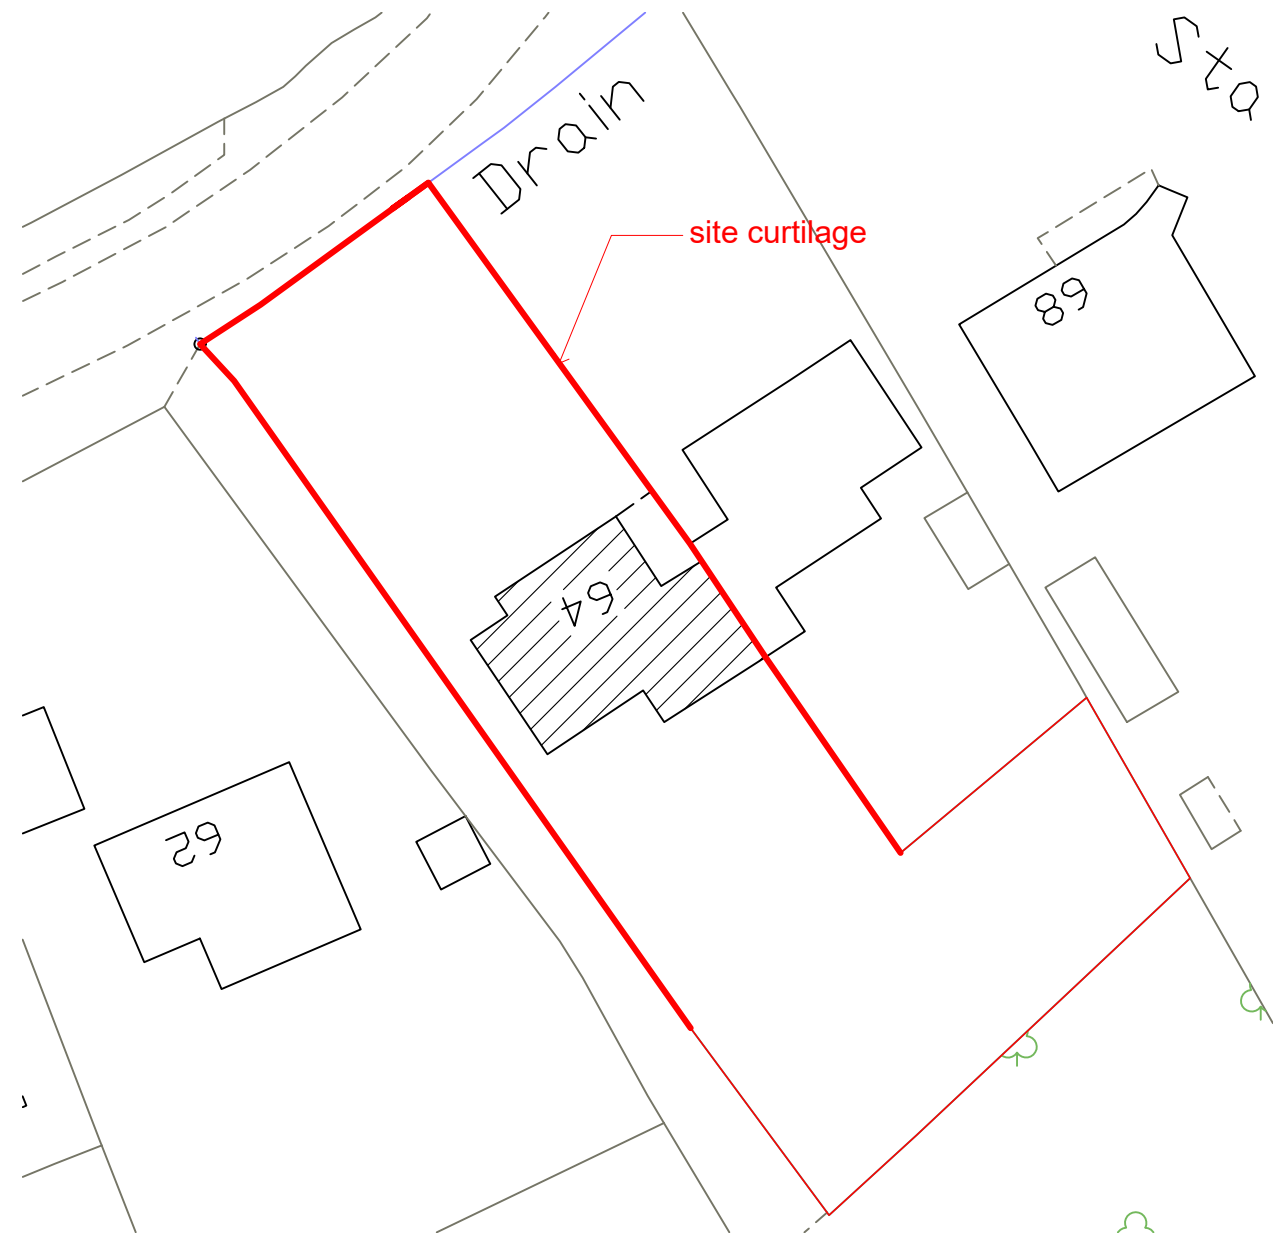

Location plan-OSmap  
Scale 1:1250

Block plan- OS map  
Scale 1:500

Rev	Date	Description
<b>L.Abella Design</b> Architectural Planning 17 Kenning Road, Hoddesdon EN11 9HE T. 01992 42982, Mob 07947560386 E. leo_abella@outlook.com		
Project <b>3 Kingsfield            Hoddesdon            EN11 9HL</b>		
<b>SITE LOCATION            &amp; BLOCK PLAN</b>		
Scale:	as shown	Drawn by L.A
Date	February 2022	Checked by L.A
Drawing No	Revision	
040/PL/2023-A3-00		