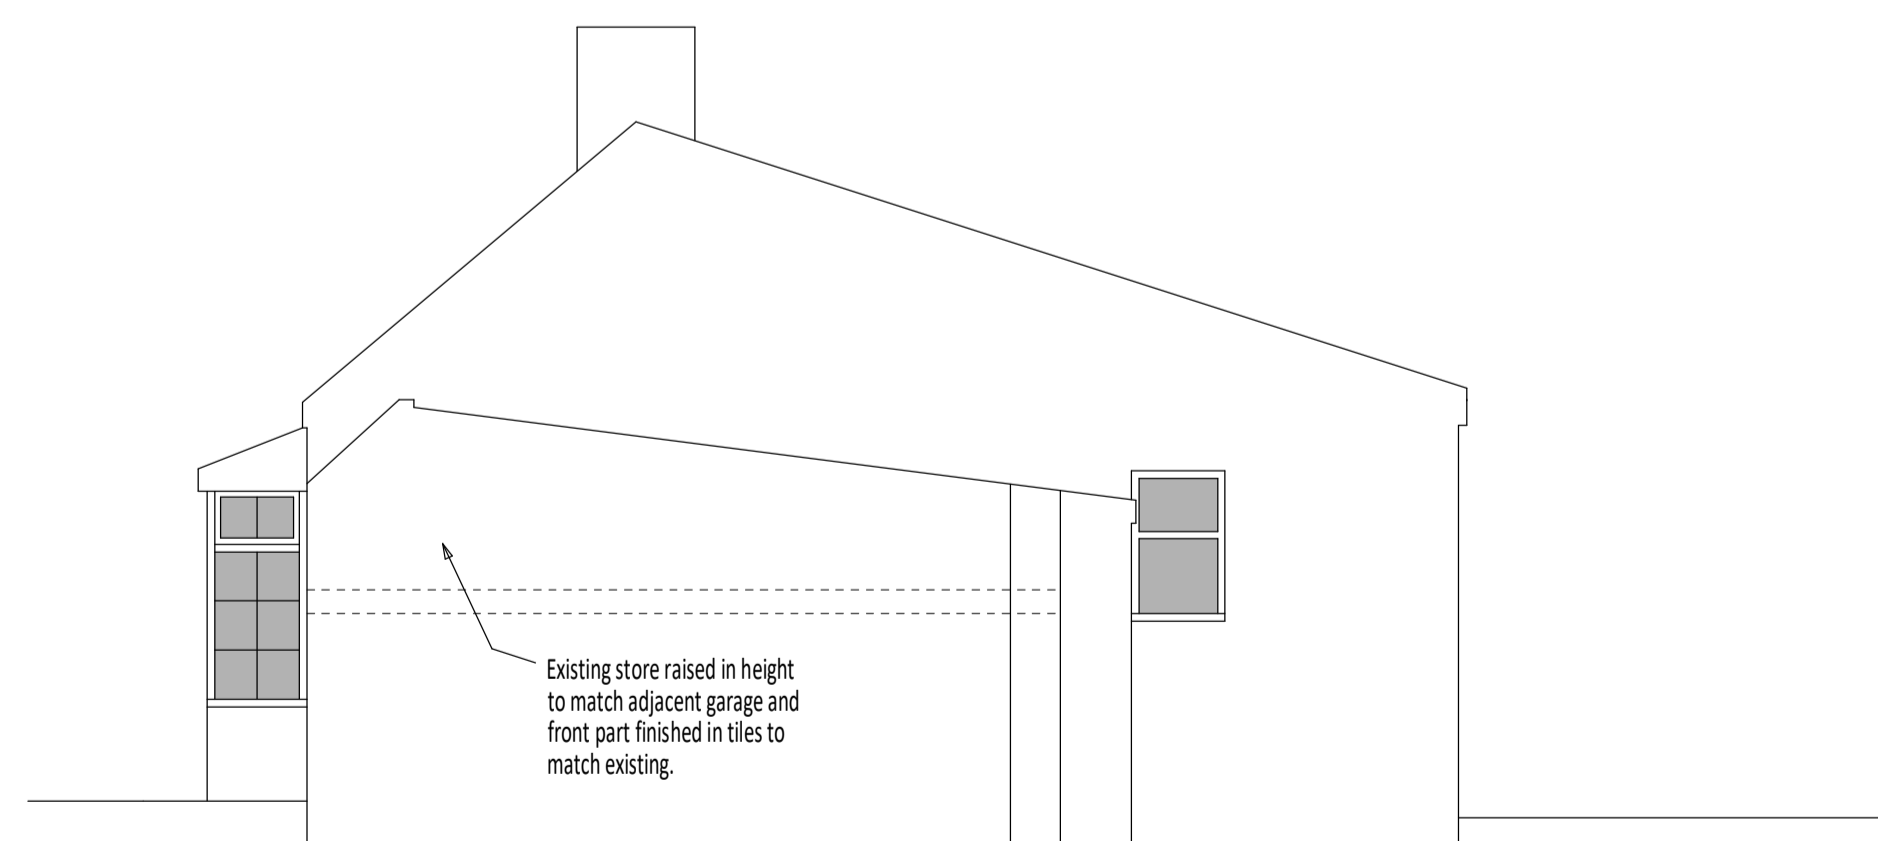

EAST ELEVATION