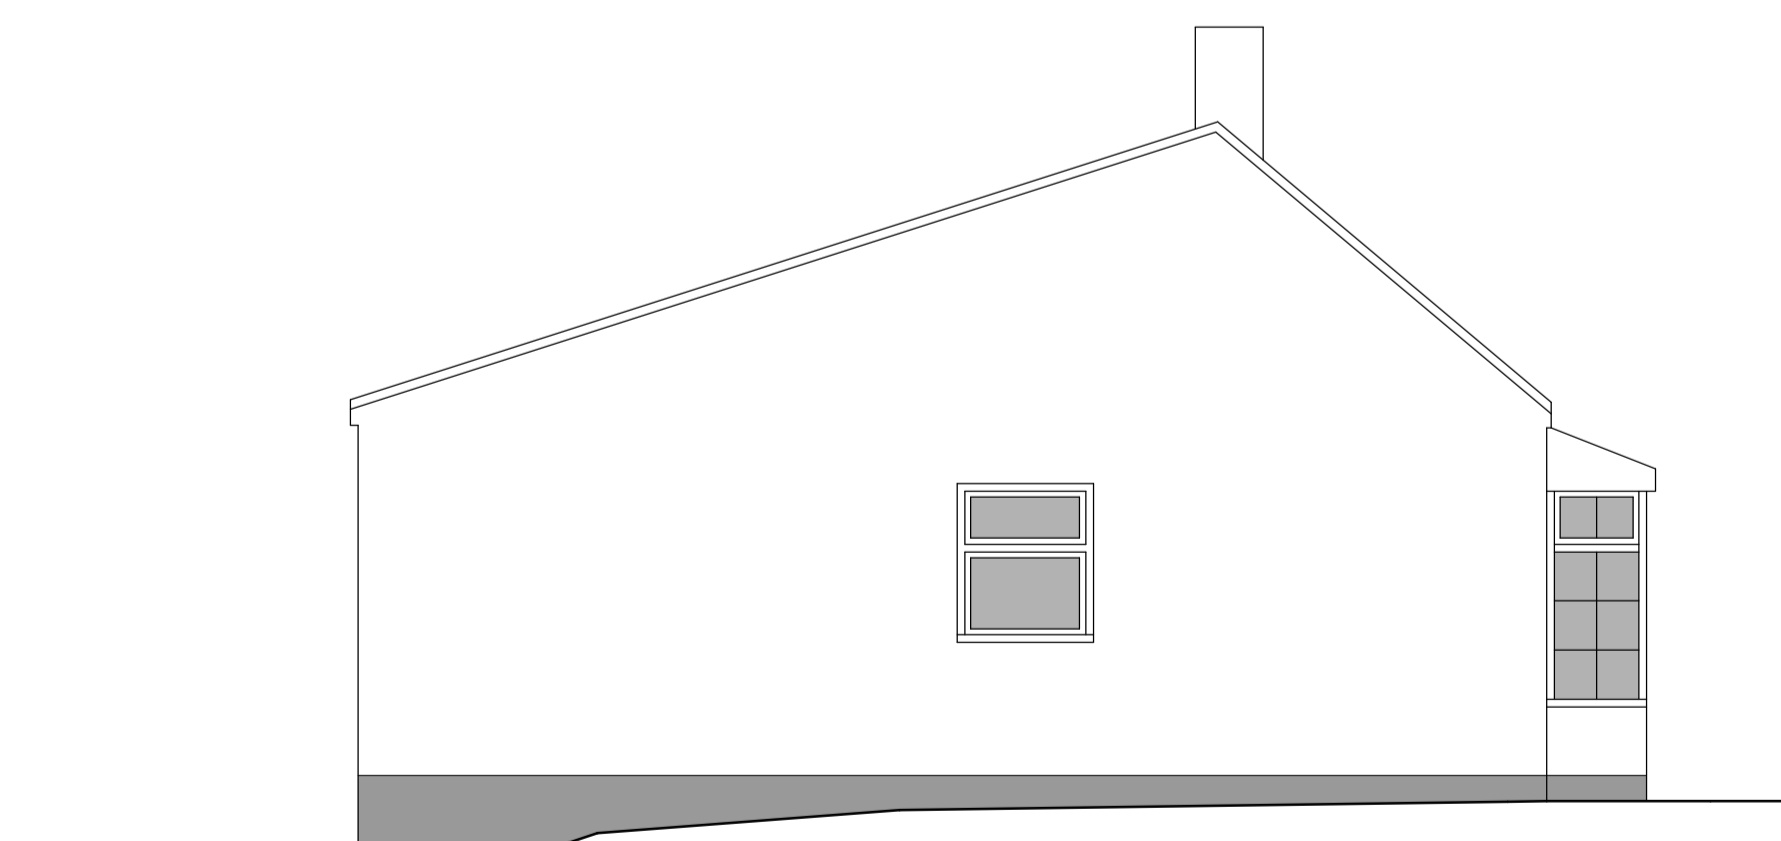

WEST ELEVATION

PROPOSED EXTENSION & ALTERATIONS
ROSE BUNGALOW
HUBBARDS DROVE
HILGAY
PE38 0JZ

MIKE HASTINGS Building Design
58 Sluice Road, Denver,
Downham Market
Norfolk PE38 0DY
Tel: 01366 388715
e-mail: mail@mikehastings.co.uk

Orig.no.	February 2023	
14495A	May 2023	amended design window added in north elevation