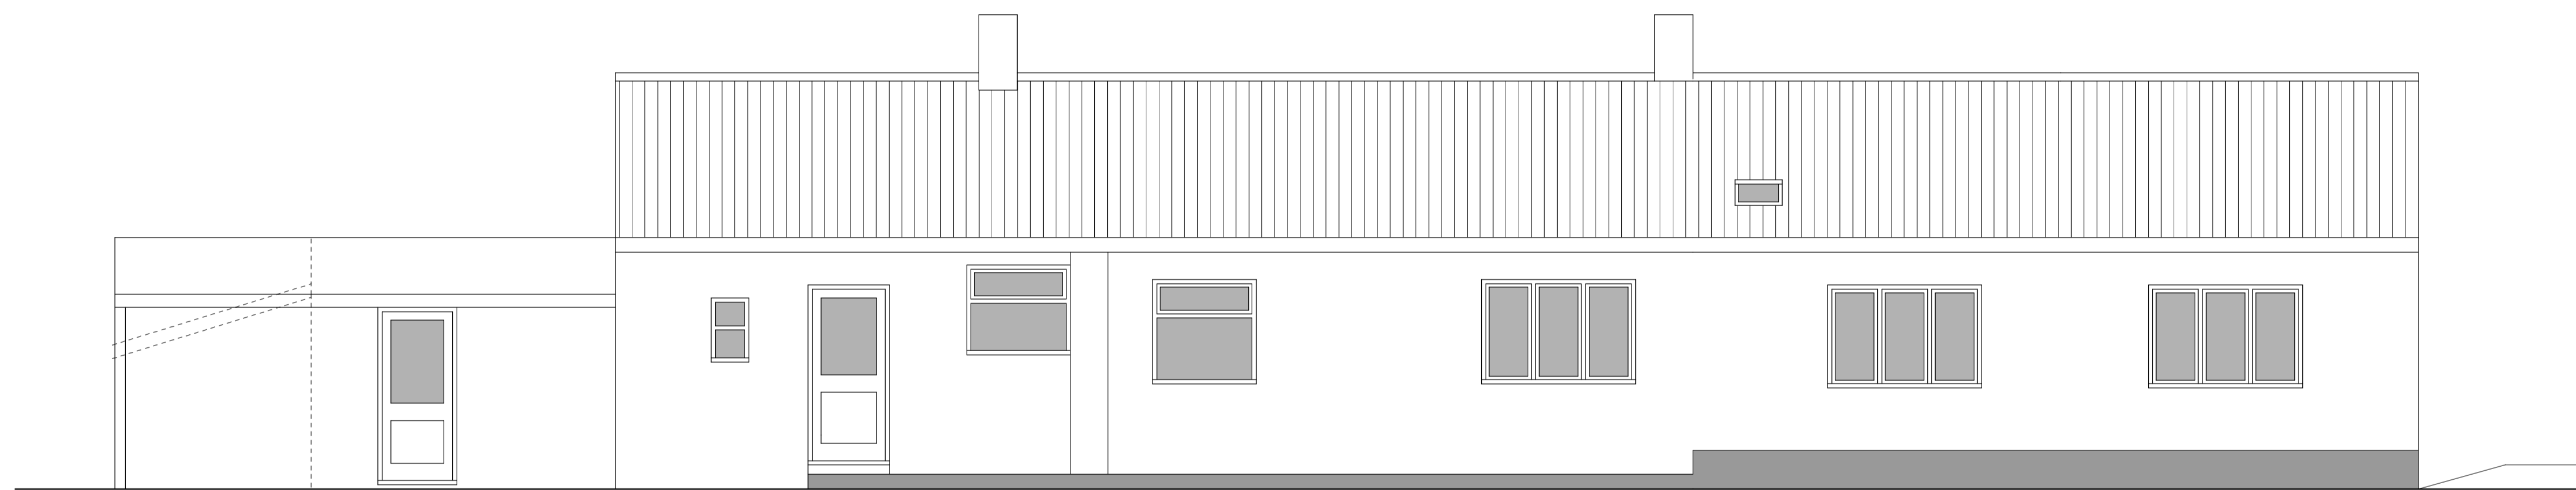

NORTH ELEVATION