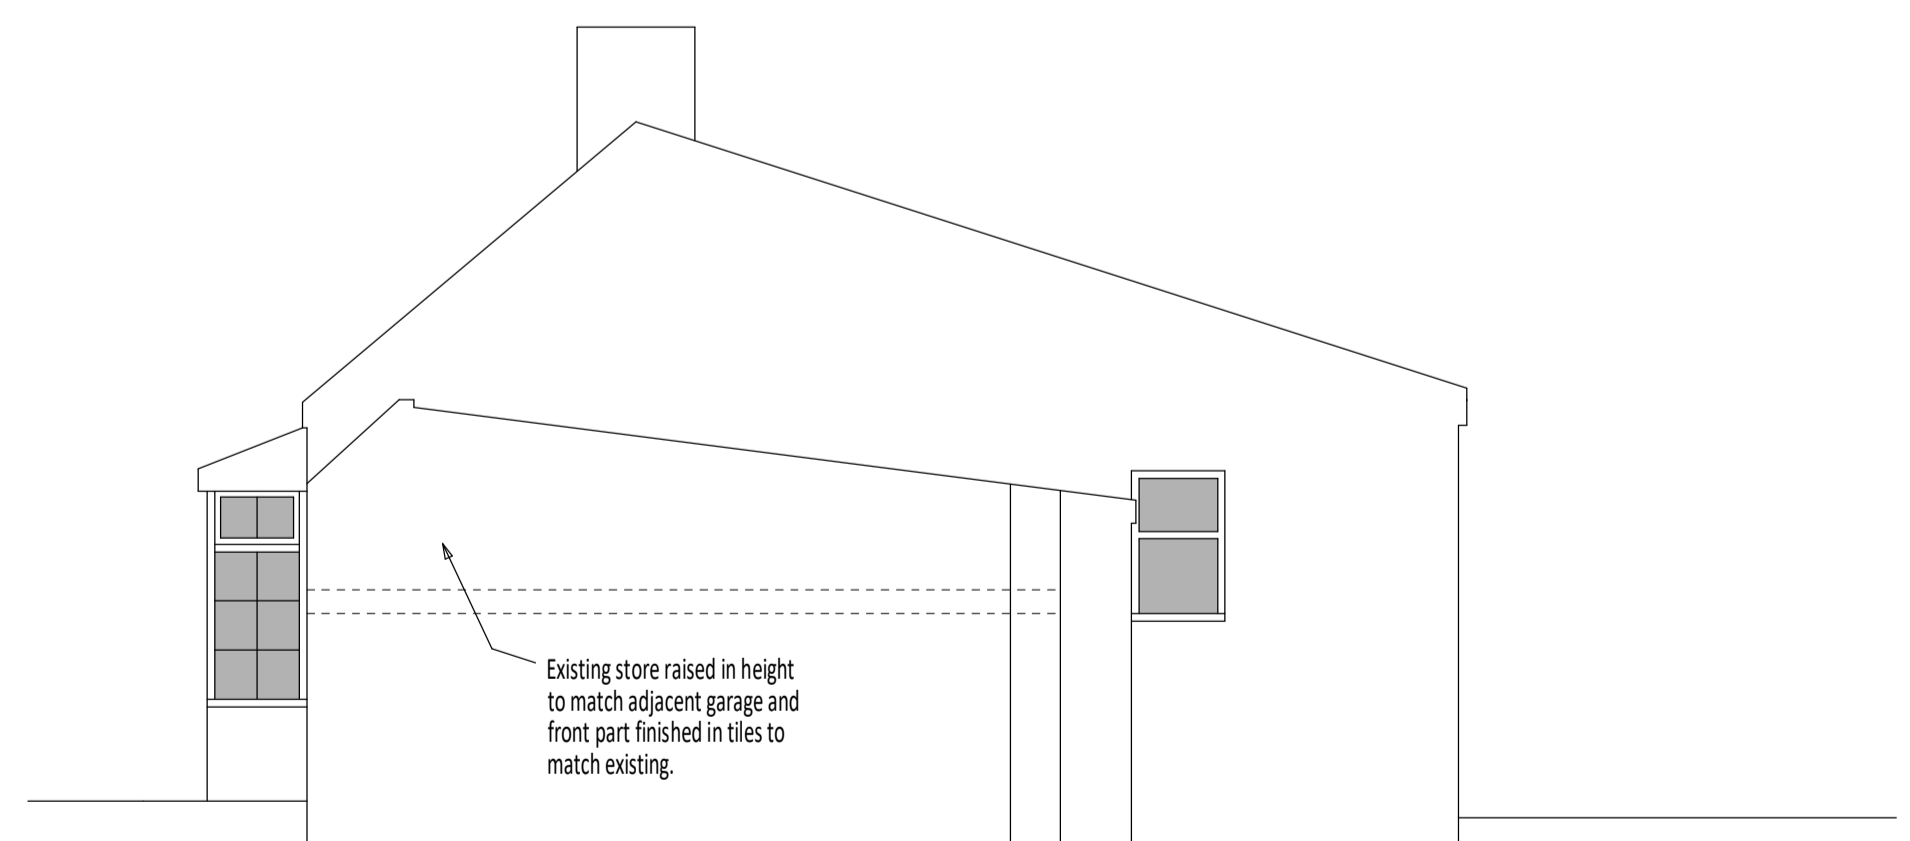

SOUTH ELEVATION

NORTH ELEVATION

EAST ELEVATION

WEST ELEVATION

Original drawing created using DX2022 software. Original drawing size A1. Drawing scale 1:50.

**PROPOSED EXTENSION & ALTERATIONS**  
**ROSE BUNGALOW**  
**HUBBARDS DROVE**  
**HILGAY**  
**PE38 0JZ**