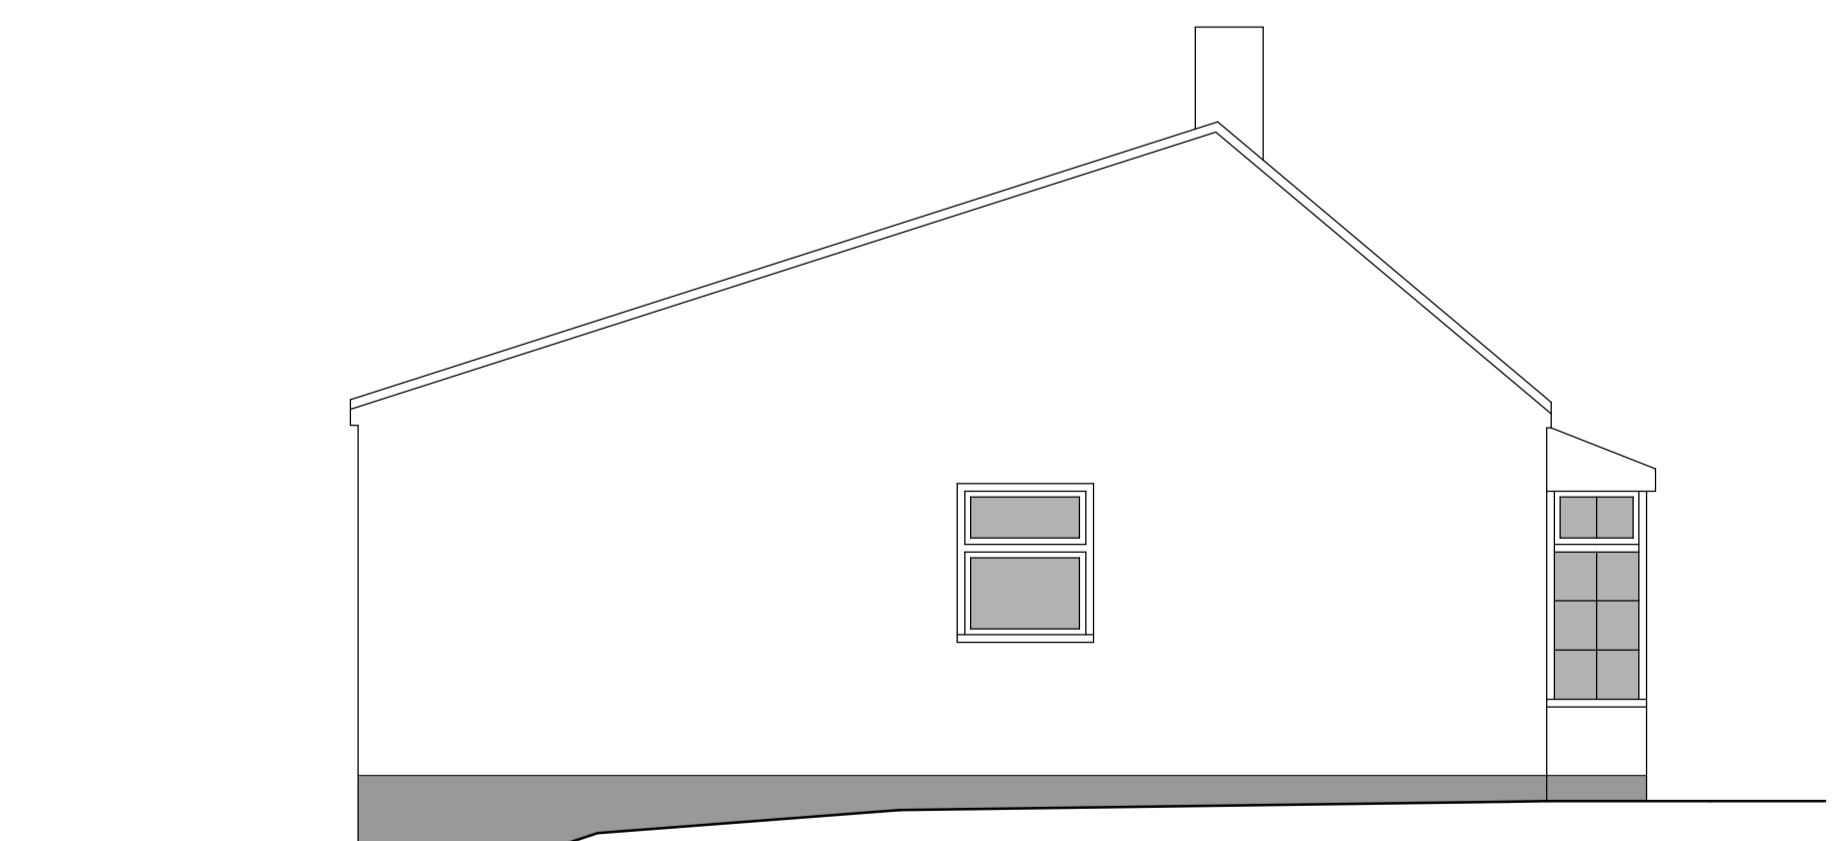

SOUTH ELEVATION

NORTH ELEVATION

EAST ELEVATION

WEST ELEVATION

Original drawing created using DX2022 software. Original drawing size A1. Drawing scale 1:50.

**PROPOSED EXTENSION & ALTERATIONS**  
**ROSE BUNGALOW**  
**HUBBARDS DROVE**  
**HILGAY**  
**PE38 0JZ**