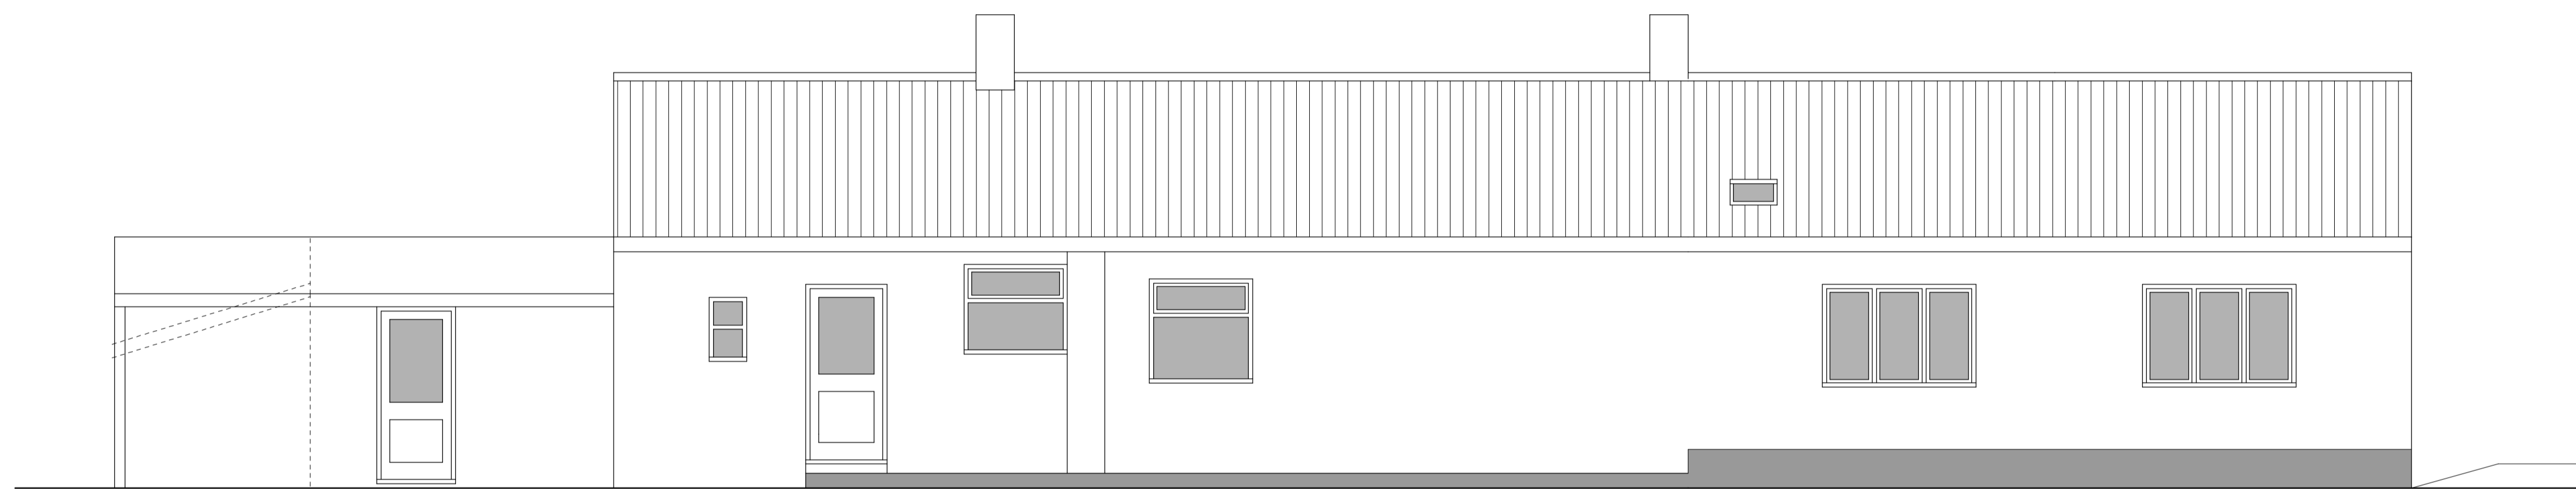

SOUTH ELEVATION

NORTH ELEVATION

EAST ELEVATION

WEST ELEVATION

Original drawing created using DX2022 software. Original drawing size A1. Drawing scale 1:50.

**PROPOSED EXTENSION & ALTERATIONS**  
**ROSE BUNGALOW**  
**HUBBARDS DROVE**  
**HILGAY**  
**PE38 0JZ**