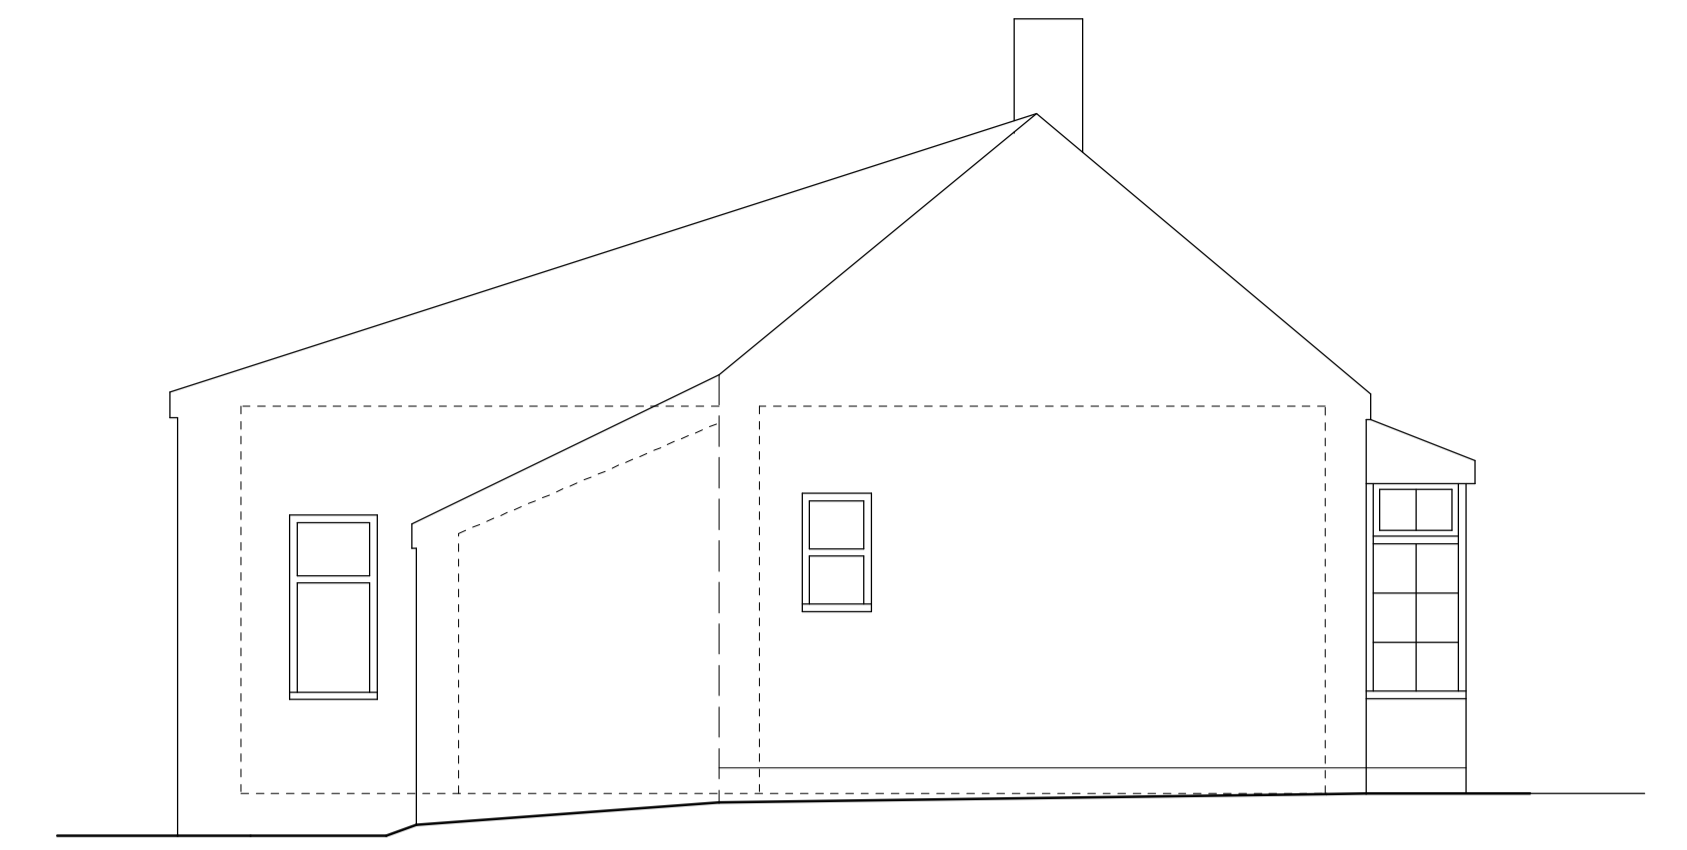

EXISTING LAYOUT
ROSE BUNGALOW
HUBBARDS DROVE
HILGAY
PE38 0JZ

MIKE HASTINGS Building Design
58 Sluice Road, Denver,
Downham Market
Norfolk PE38 0DY
Tel: 01366 388715
e-mail: mail@mikehastings.co.uk

Orig.no.	February 2023
14493