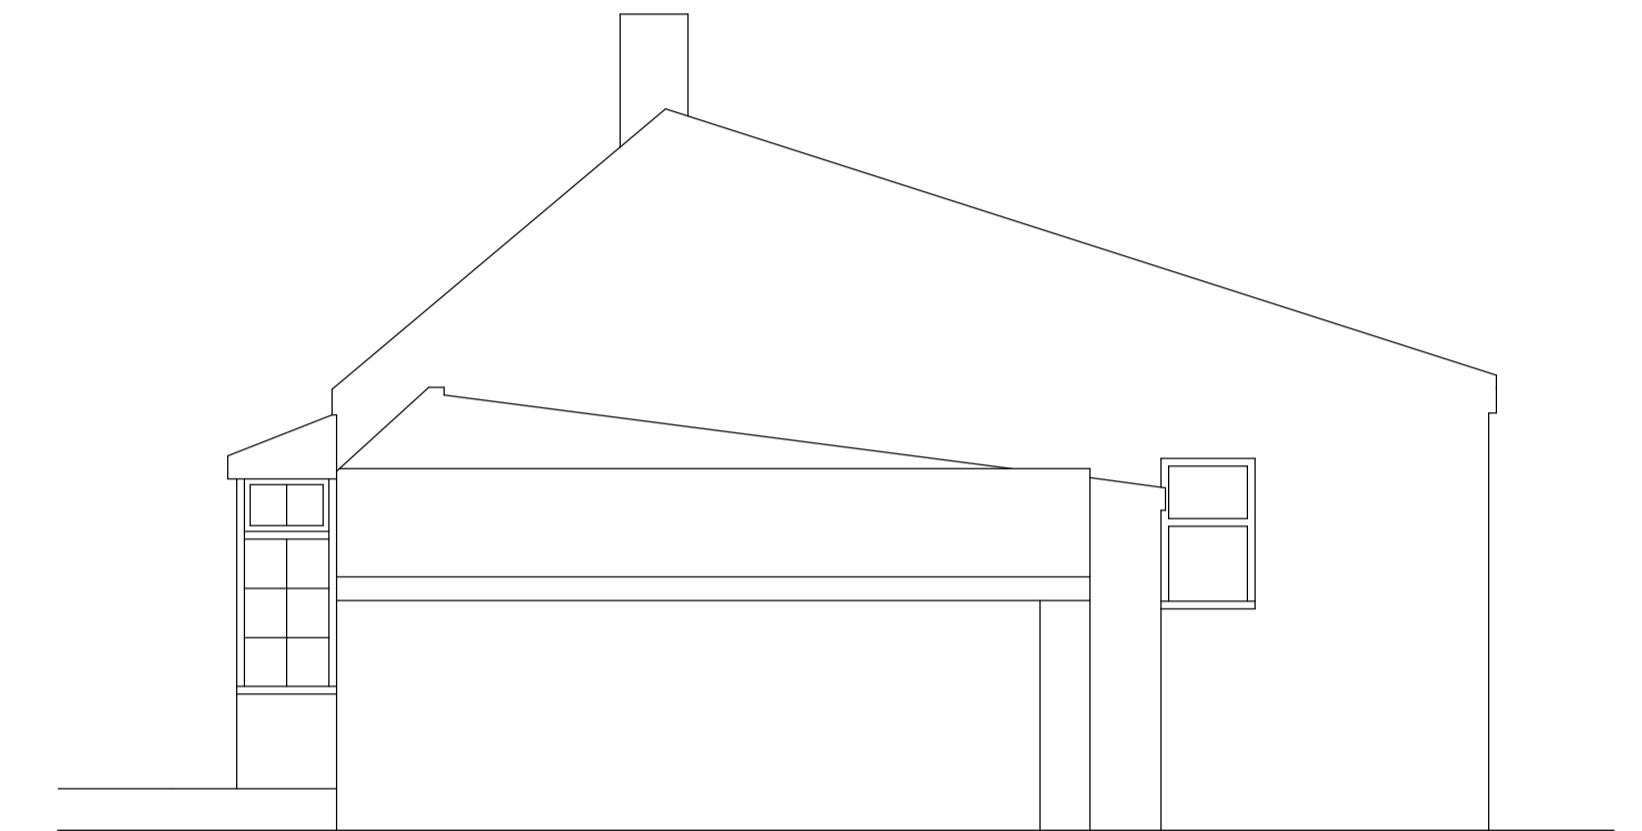

WEST ELEVATION

EAST ELEVATION