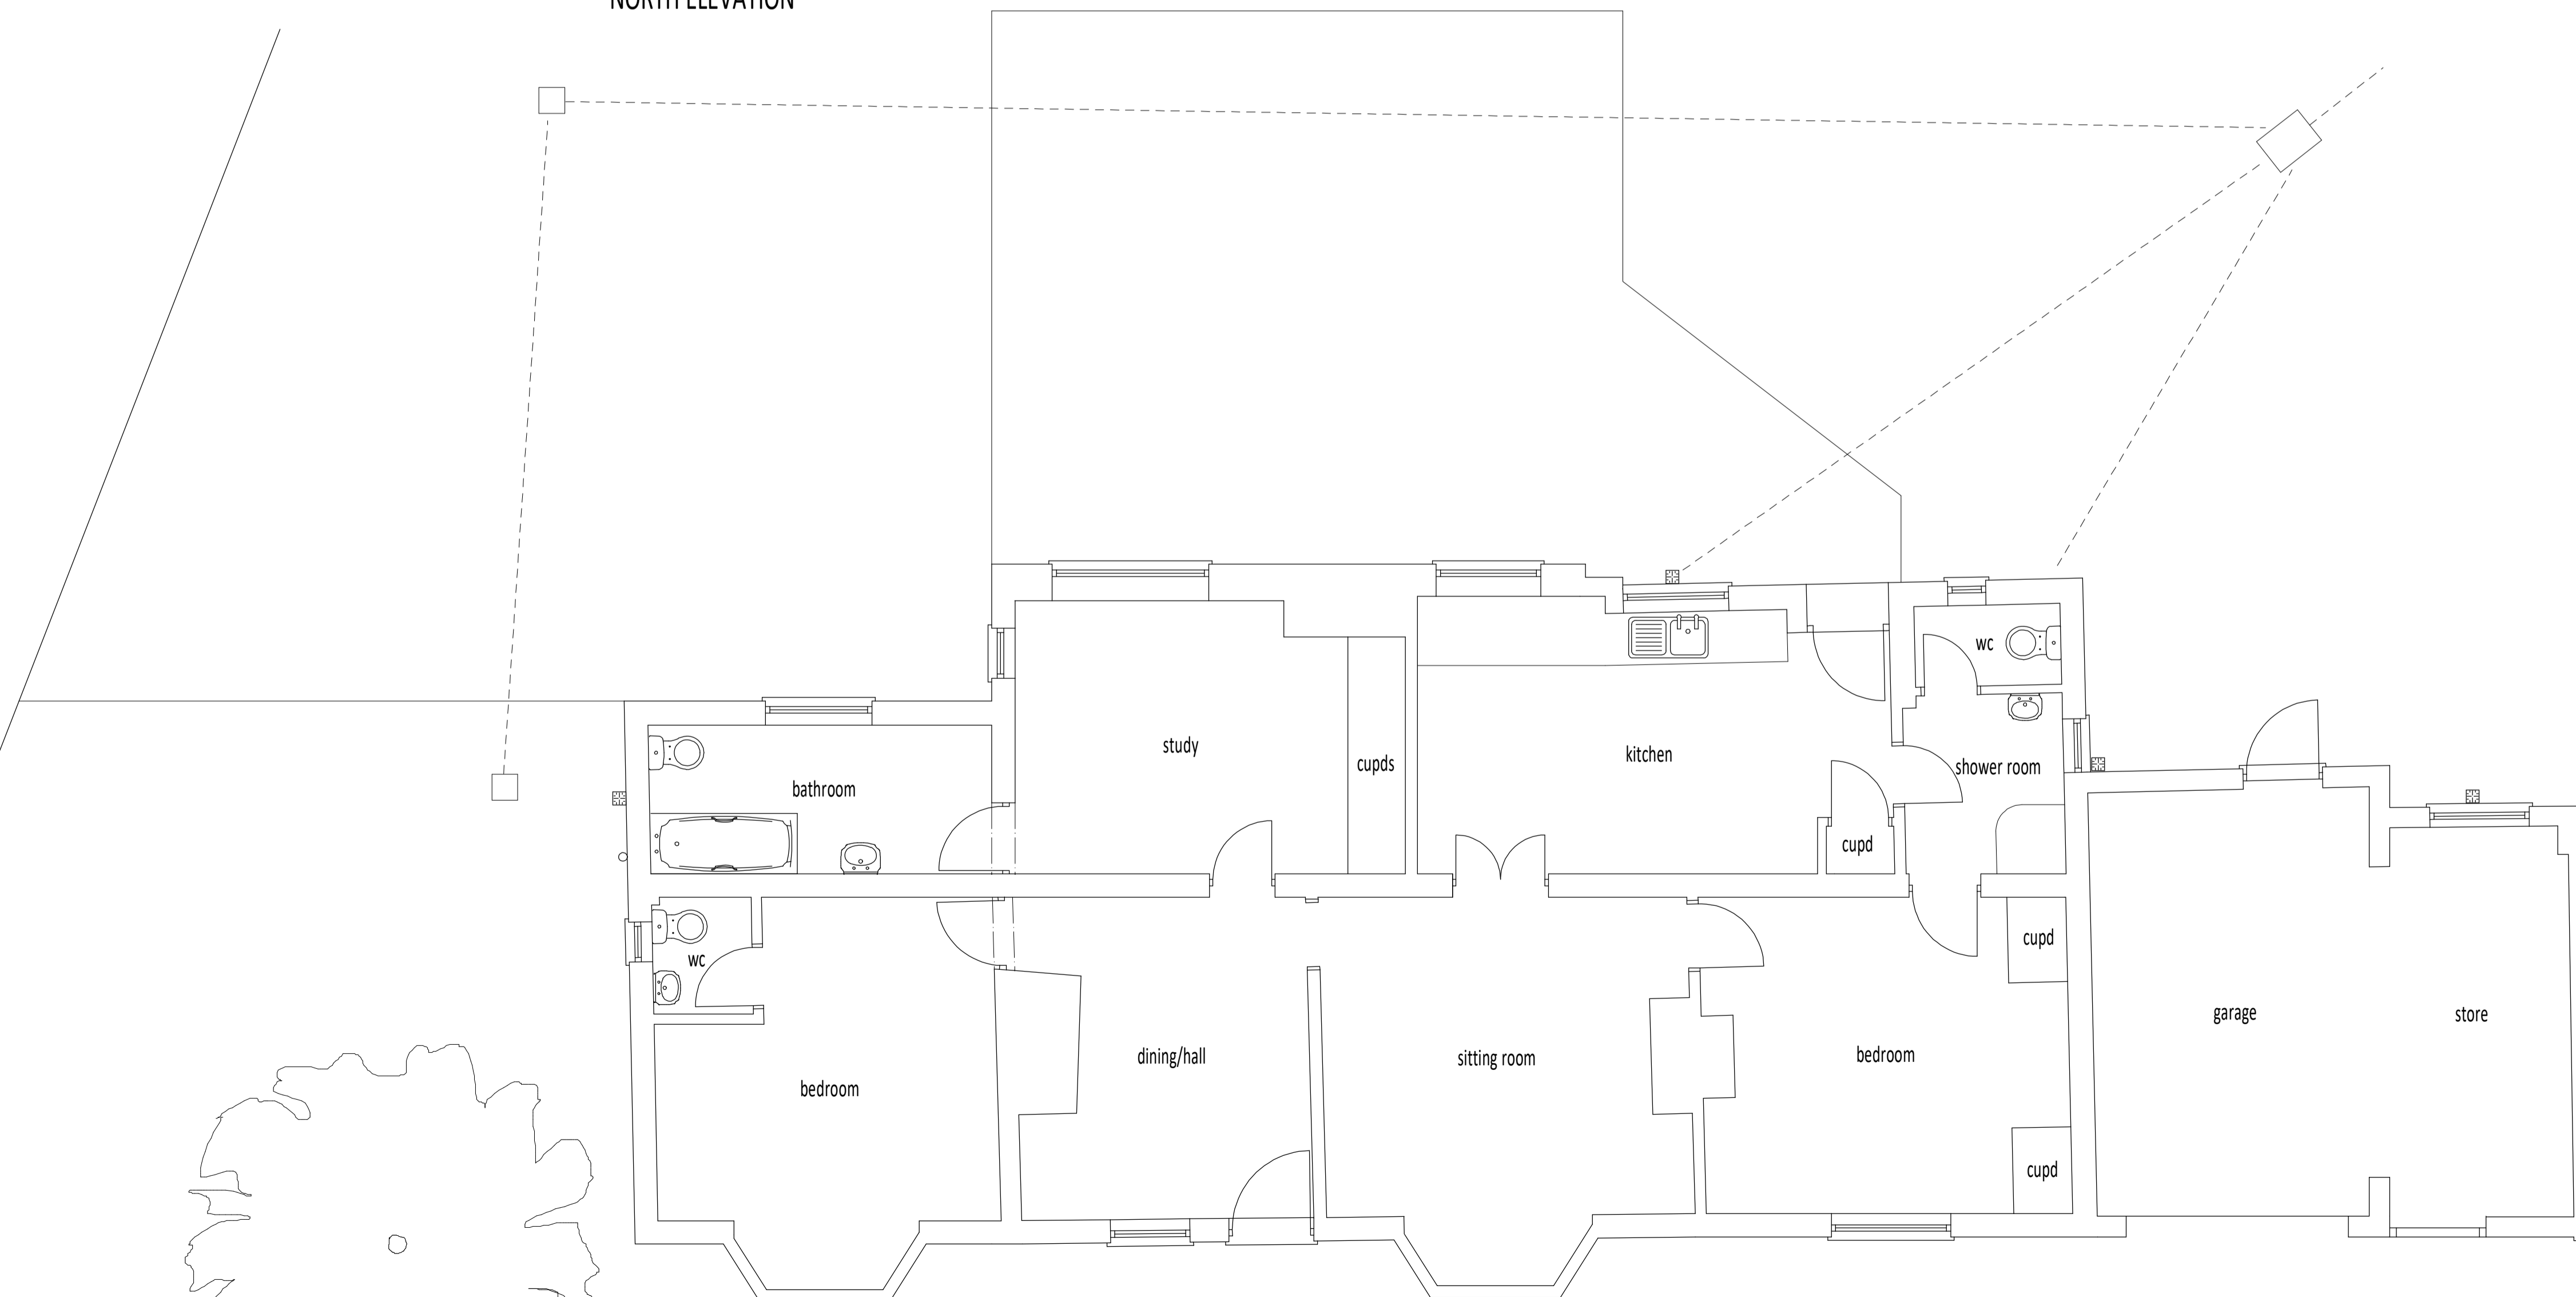

NORTH ELEVATION

EXISTING LAYOUT
ROSE BUNGALOW
HUBBARDS DROVE
HILGAY
PE38 0JZ

MIKE HASTINGS Building Design
58 Sluice Road, Denver,
Downham Market
Norfolk PE38 0DY
Tel: 01366 388715
e-mail: mail@mikehastings.co.uk

Orig.no.	February 2023
14493