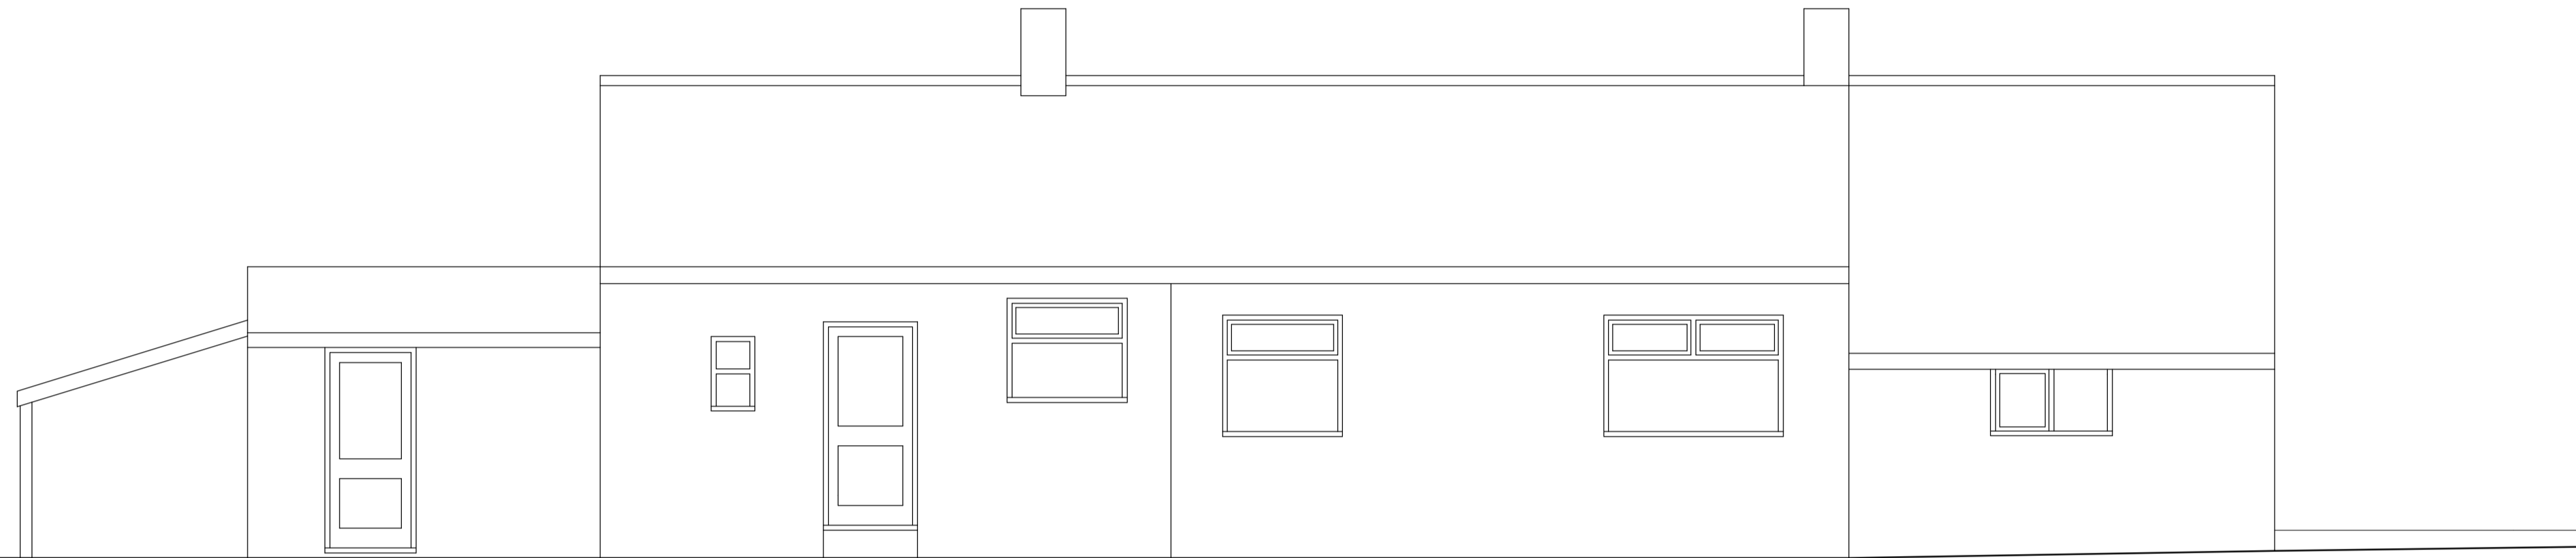

SOUTH ELEVATION