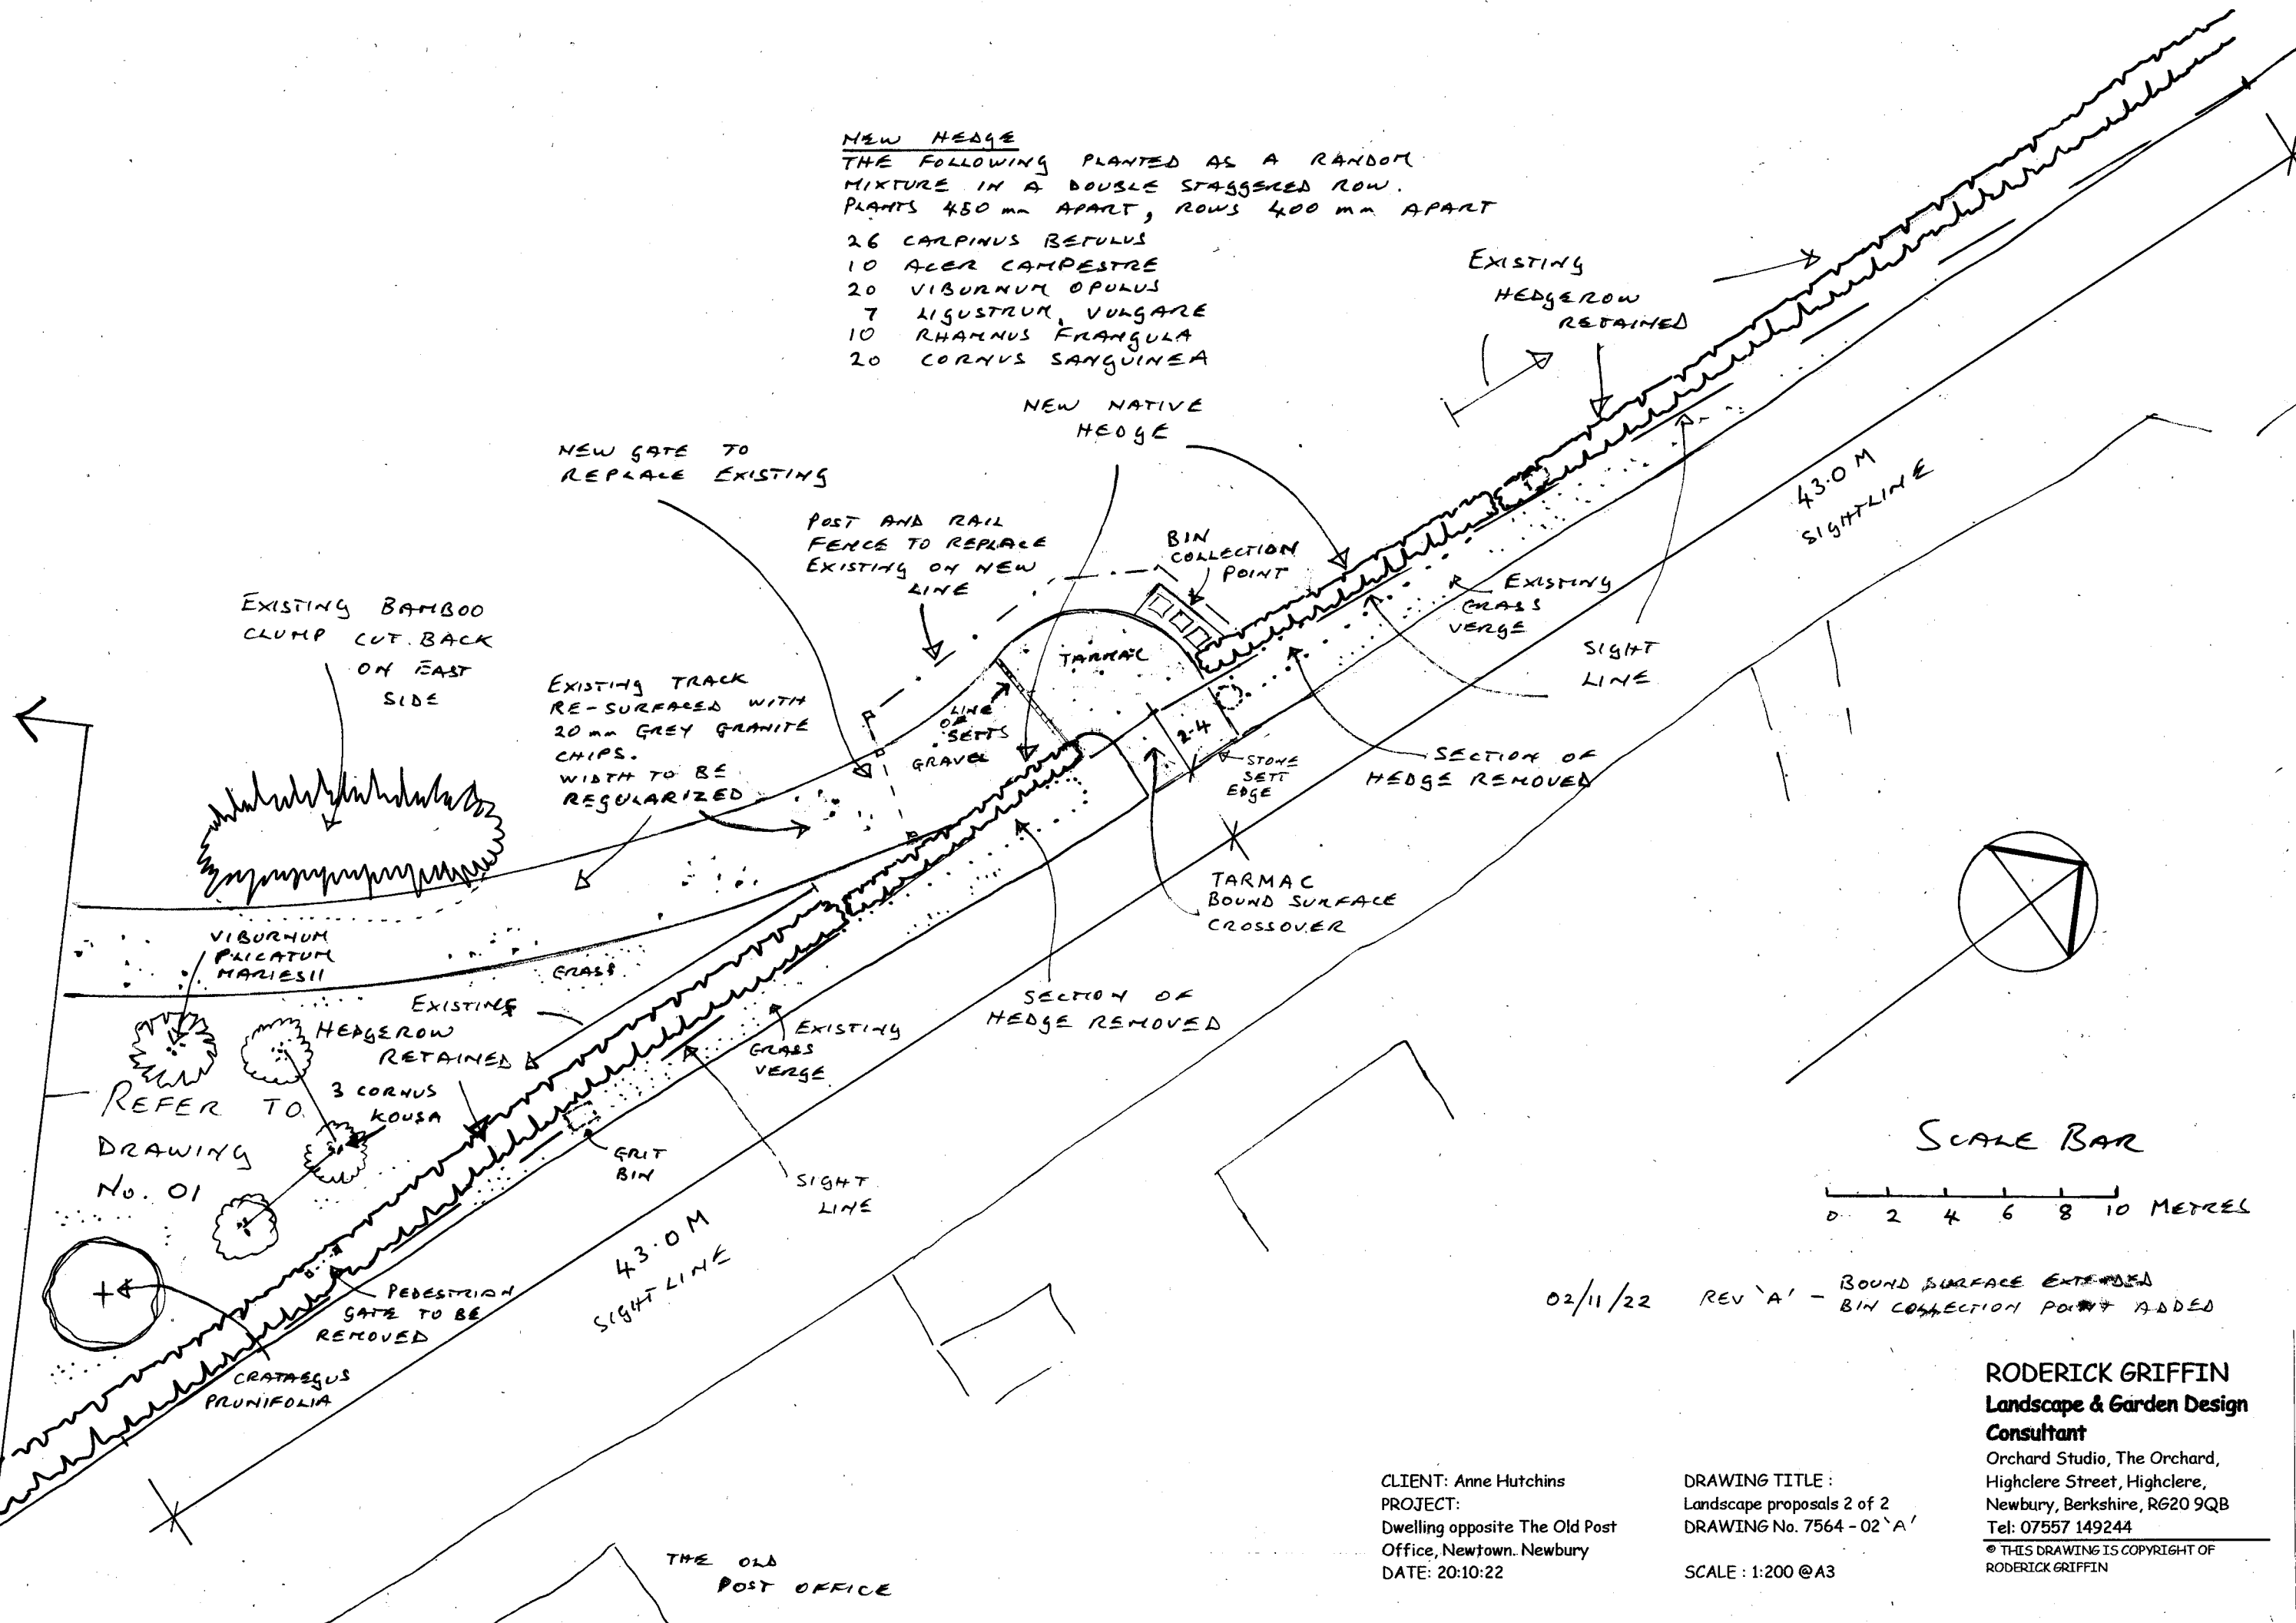

NEW HEDGE
 THE FOLLOWING PLANTED AS A RANDOM MIXTURE IN A DOUBLE STAGGERED ROW.
 PLANTS 450 mm APART, ROWS 400 mm APART

- 26 CARPINUS BETULUS
- 10 ACER CAMPESTRE
- 20 VIBURNUM OPULUS
- 7 LIGUSTRUM VULGARE
- 10 RHAMNUS FRANGULA
- 20 CORNUS SANGUINEA

02/11/22 REV 'A' - BOUND SURFACE EXTENDED
 BIN COLLECTION POINT ADDED

CLIENT: Anne Hutchins
 PROJECT: Dwelling opposite The Old Post Office, Newtown, Newbury
 DATE: 20:10:22

DRAWING TITLE: Landscape proposals 2 of 2
 DRAWING No. 7564 - 02 'A'
 SCALE: 1:200 @A3

RODERICK GRIFFIN
 Landscape & Garden Design
 Consultant
 Orchard Studio, The Orchard,
 Highclere Street, Highclere,
 Newbury, Berkshire, RG20 9QB
 Tel: 07557 149244
 © THIS DRAWING IS COPYRIGHT OF
 RODERICK GRIFFIN