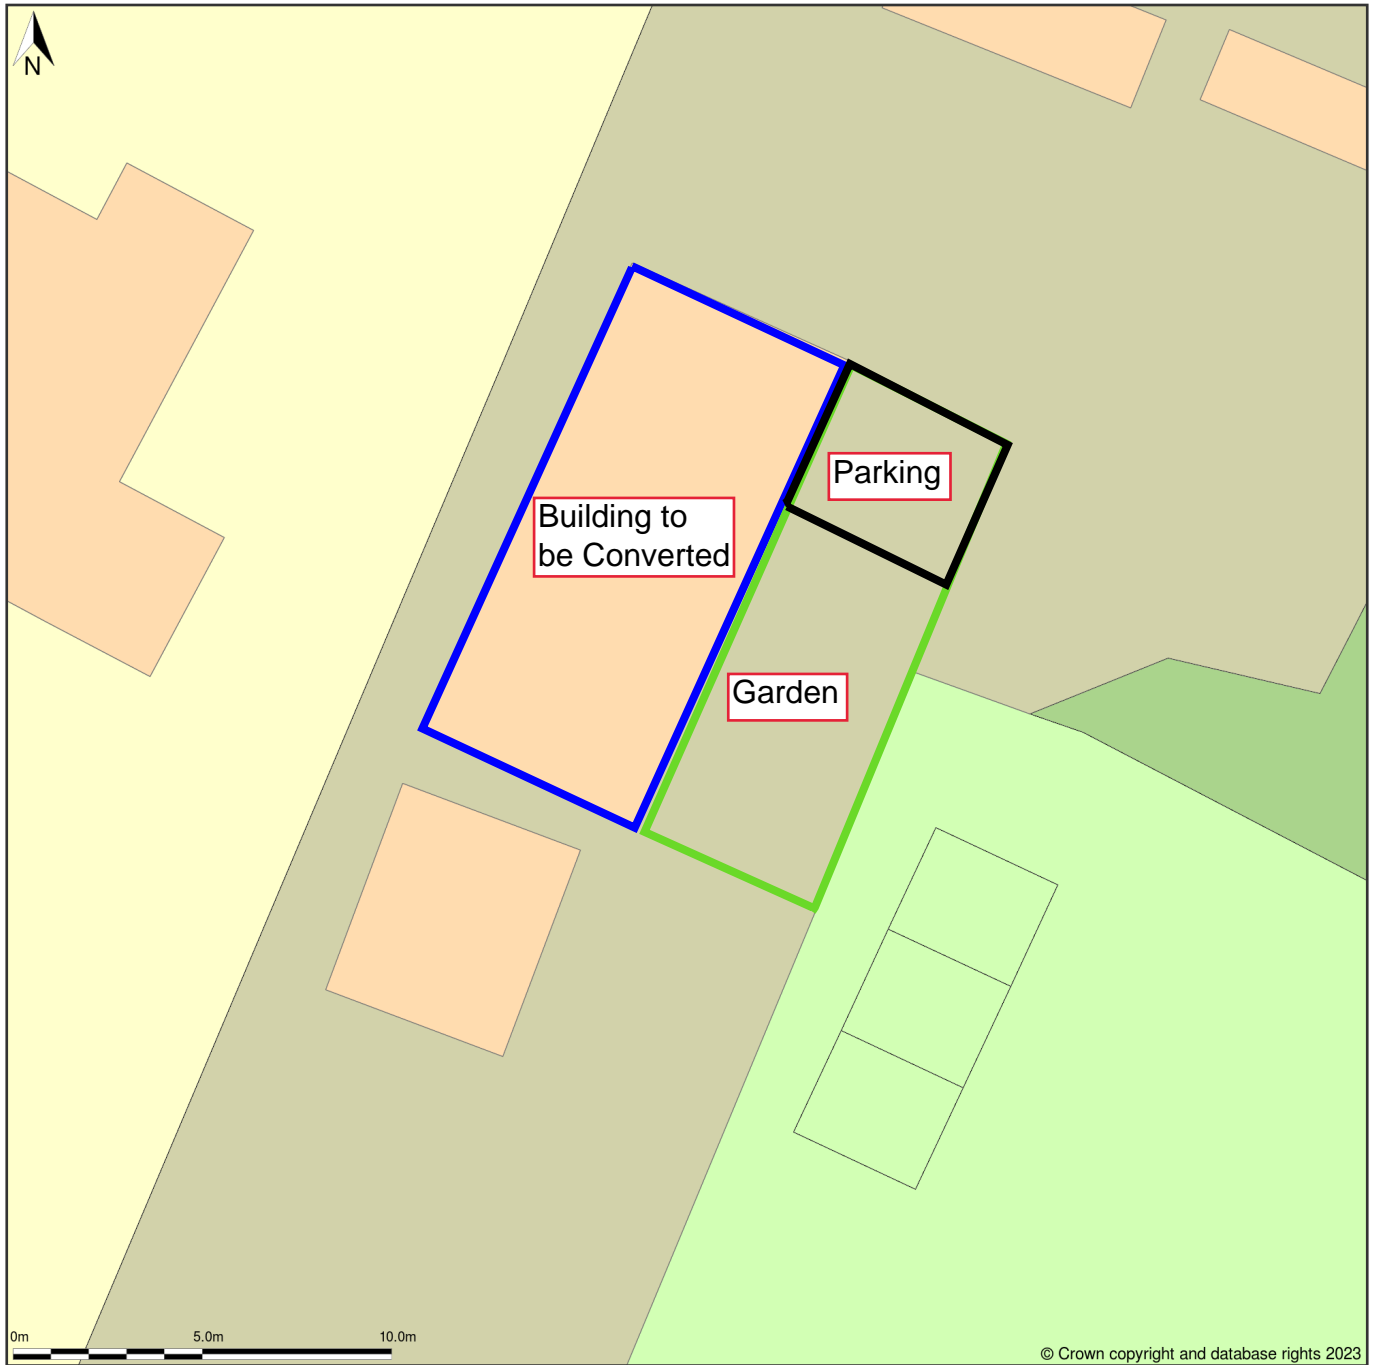

Orchid Meadows, Nethergate Street, Hopton, Suffolk, IP22 2QZ

Site Plan (also called a Block Plan) shows area bounded by: 598793.96, 279161.05 598829.96, 279197.05 (at a scale of 1:200), OSGridRef: TL98817917. The representation of a road, track or path is no evidence of a right of way. The representation of features as lines is no evidence of a property boundary.

Produced on 23rd May 2023 from the Ordnance Survey National Geographic Database and incorporating surveyed revision available at this date. Reproduction in whole or part is prohibited without the prior permission of Ordnance Survey. © Crown copyright 2023. Supplied by www.buyaplan.co.uk a licensed Ordnance Survey partner (100053143). Unique plan reference: #00822276-363E5B.