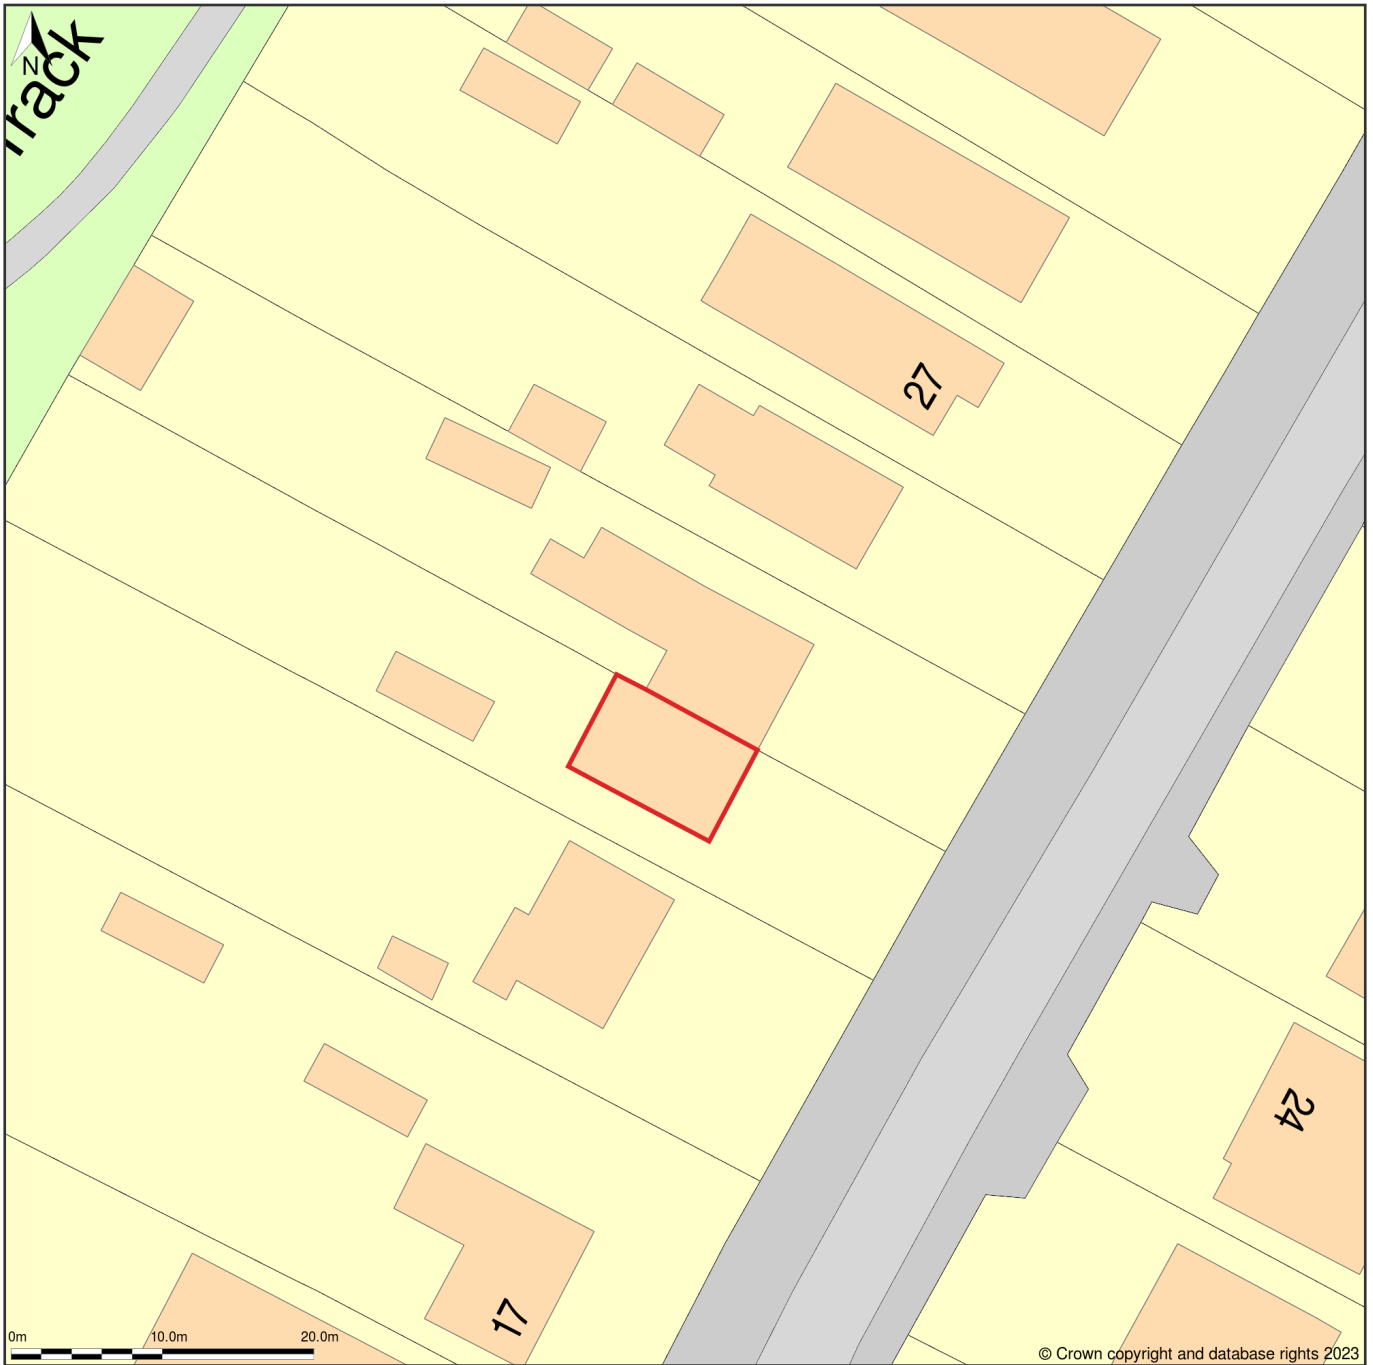

Kors E Kan, 21, Buxton Road, Frettenham, Norfolk, NR12 7NG

Site Plan (also called a Block Plan) shows area bounded by: 623981.0, 317135.66 624071.0, 317225.66 (at a scale of 1:500), OSGridRef: TG24021718. The representation of a road, track or path is no evidence of a right of way. The representation of features as lines is no evidence of a property boundary.

Produced on 4th Apr 2023 from the Ordnance Survey National Geographic Database and incorporating surveyed revision available at this date. Reproduction in whole or part is prohibited without the prior permission of Ordnance Survey. © Crown copyright 2023. Supplied by www.buyaplan.co.uk a licensed Ordnance Survey partner (100053143). Unique plan reference: #00810700-782374.