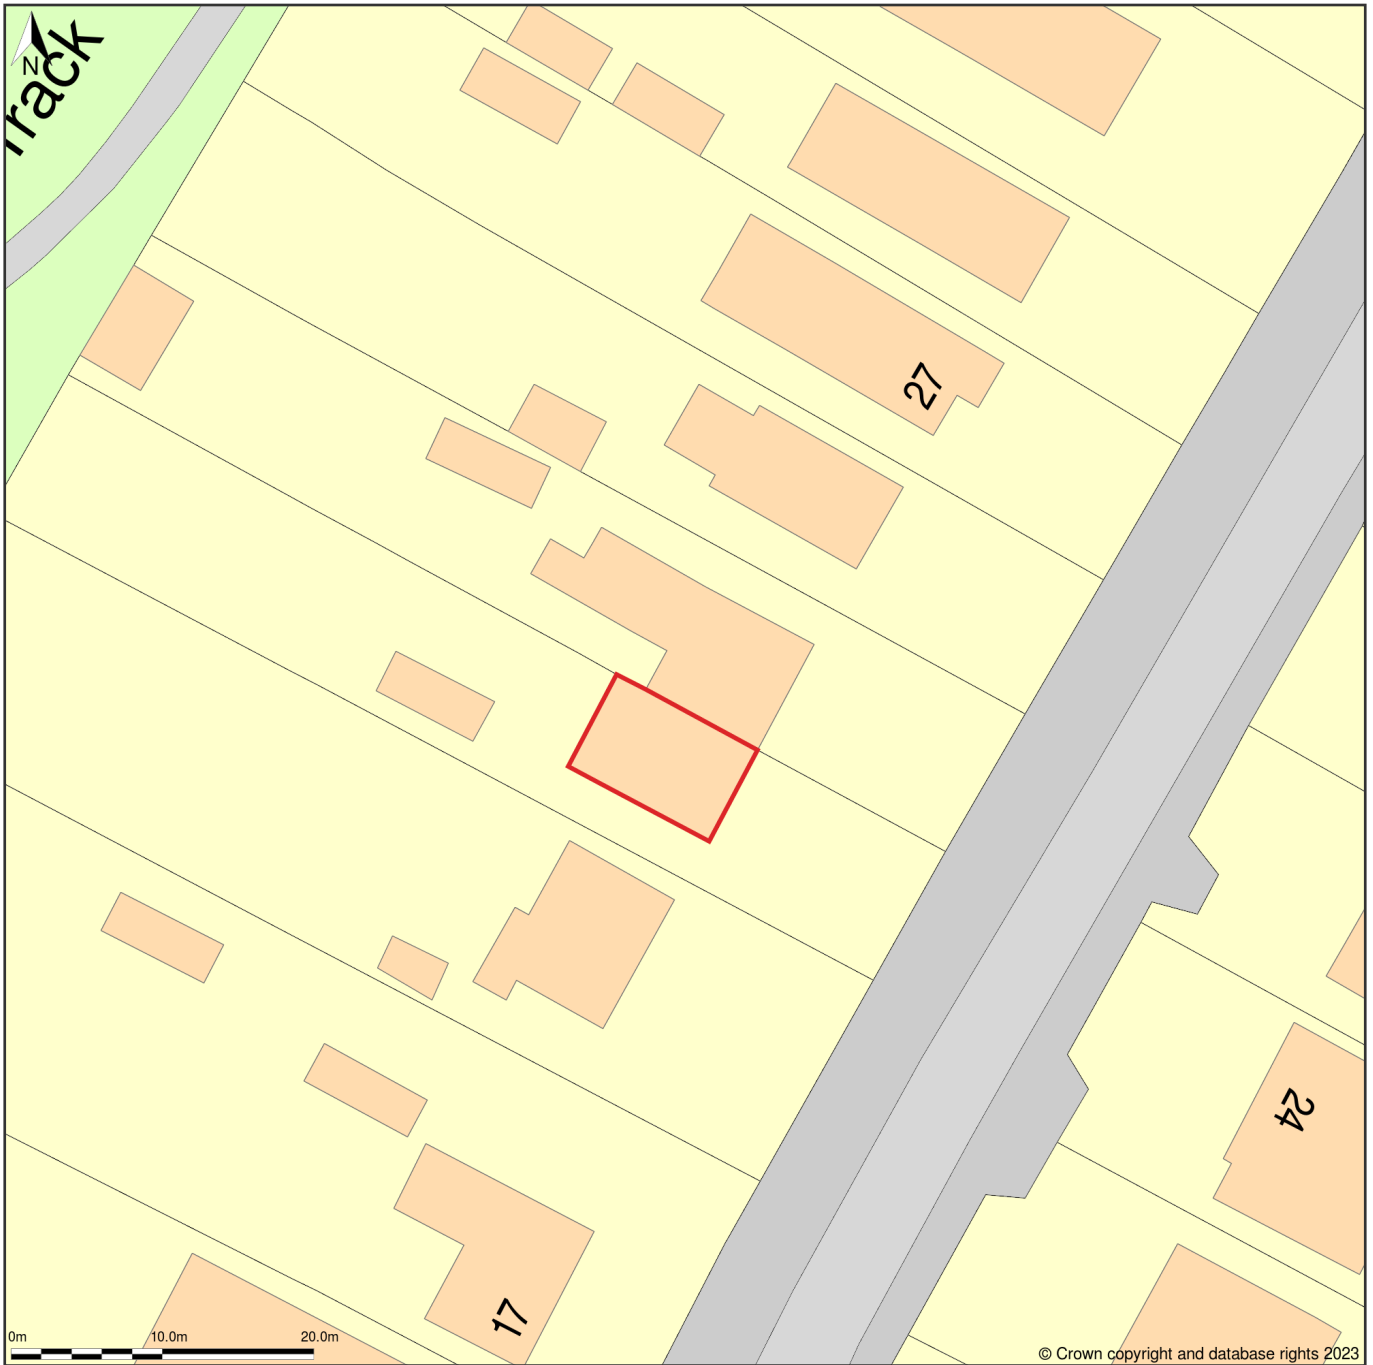

Kors E Kan, 21, Buxton Road, Frettenham, Norfolk, NR12 7NG

Site Plan (also called a Block Plan) shows area bounded by: 623981.0, 317135.66 624071.0, 317225.66 (at a scale of 1:500), OSGridRef: TG24021718. The representation of a road, track or path is no evidence of a right of way. The representation of features as lines is no evidence of a property boundary.

Produced on 4th Apr 2023 from the Ordnance Survey National Geographic Database and incorporating surveyed revision available at this date. Reproduction in whole or part is prohibited without the prior permission of Ordnance Survey. © Crown copyright 2023. Supplied by [www.buyaplan.co.uk](http://www.buyaplan.co.uk) a licensed Ordnance Survey partner (100053143). Unique plan reference: #00810700-782374.