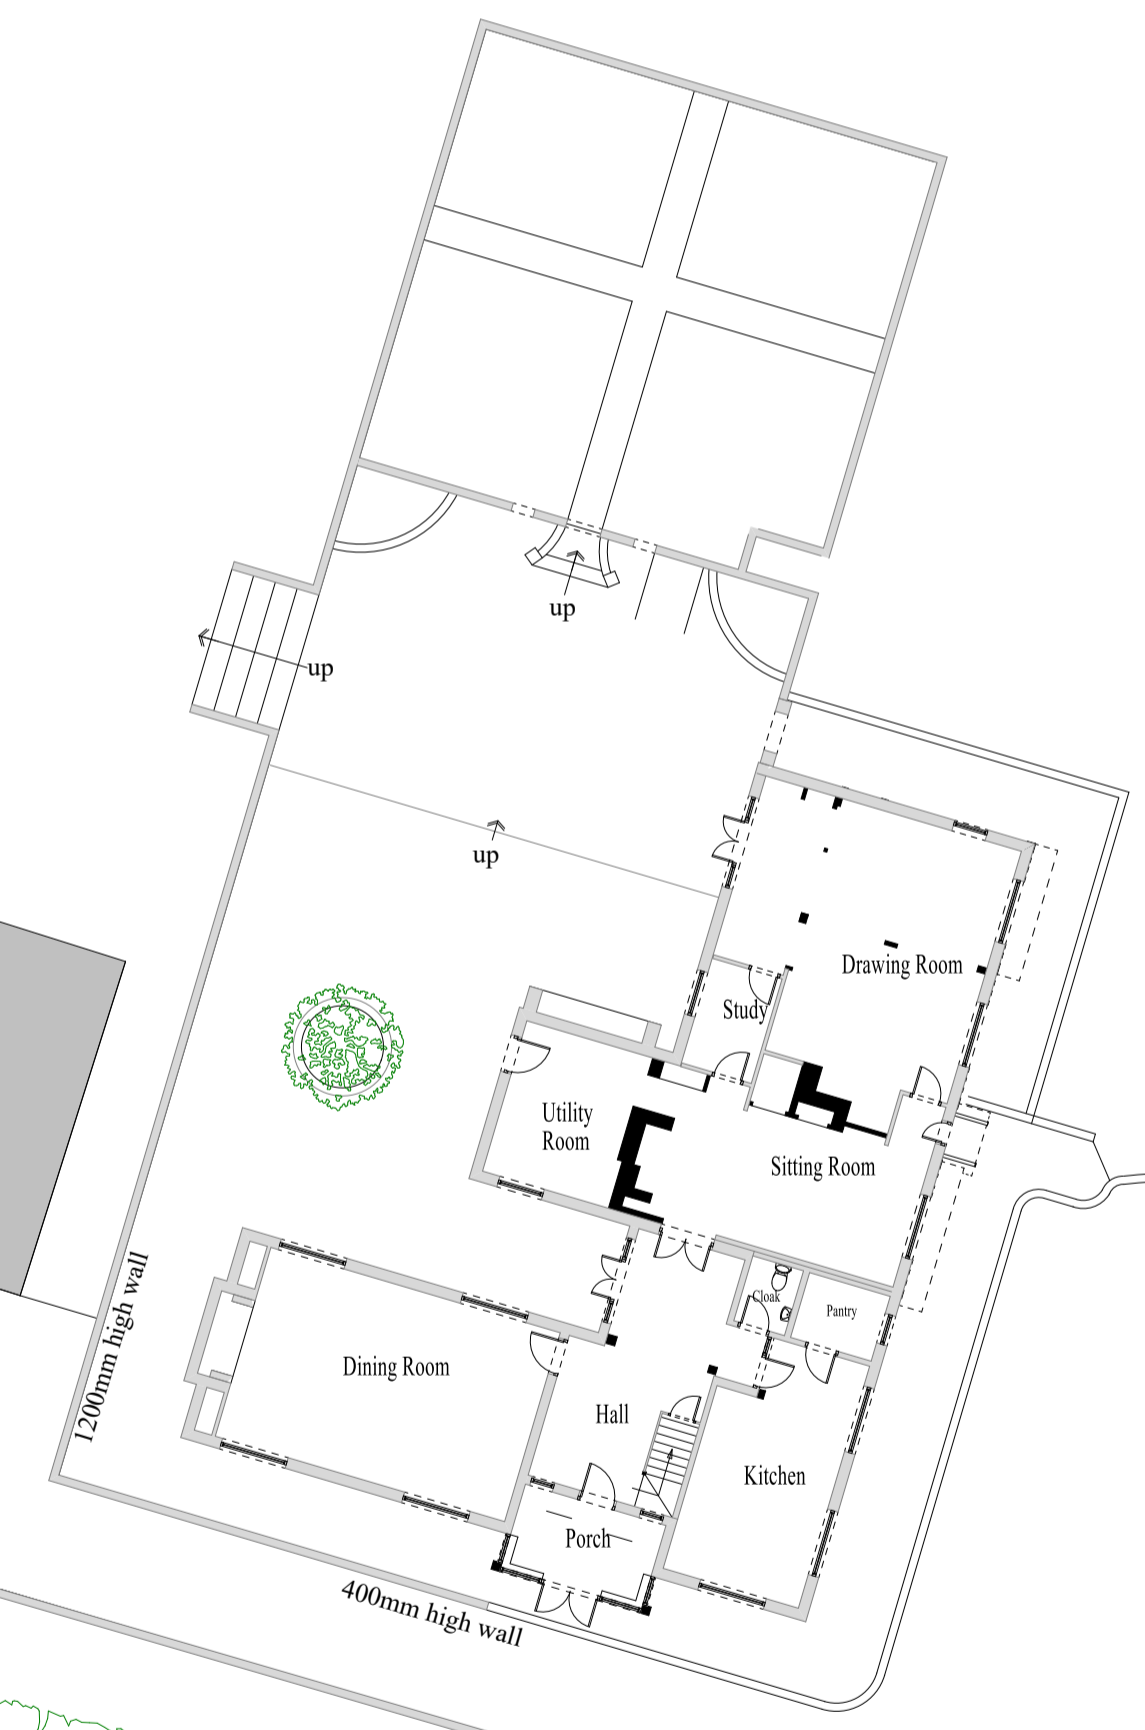

Harveys  
Paddock

SCRAGGED OAK ROAD

garden

garden

Pollyfields Manor

drive

Pollyfields Barn

scale 1:200 @ A1

**ARCHITECTURAL  
DESIGNS**

*michael tamsett*

**Project** Pagoda / Extension  
Additional Rooflights

Pollyfield Manor  
Scragged Oak Road  
Detling

**Drawing Title**  
Existing Block Plan

**Client**  
A Stewart

**Drawing No.**  
22/ 3253

**Scale**  
1:200

**Date**  
November 2022

**Drawn by**  
Michael Tamsett

Page Size - A1

m.tamsett@hotmail.co.uk  
01795 554650