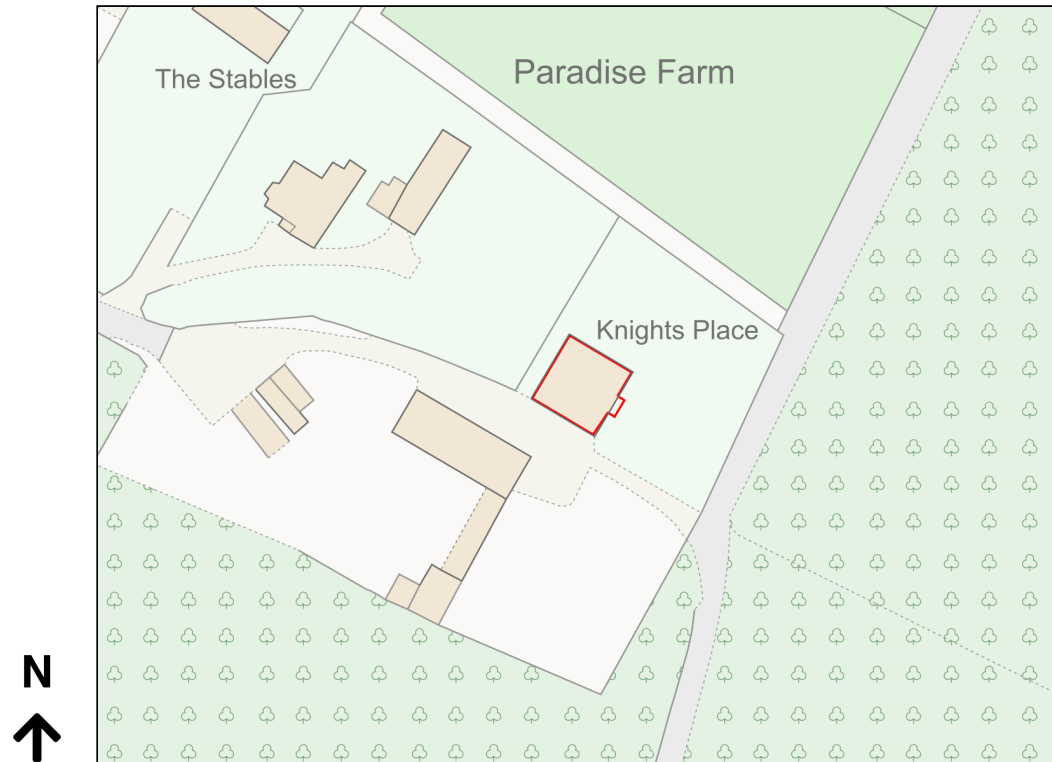

Location Plan

Site Address: Easting: 584584 Northing: 164350

Date Produced: 20-May-2023

Scale: 1:1250 @A4

Planning Portal Reference: PP-12177078v1