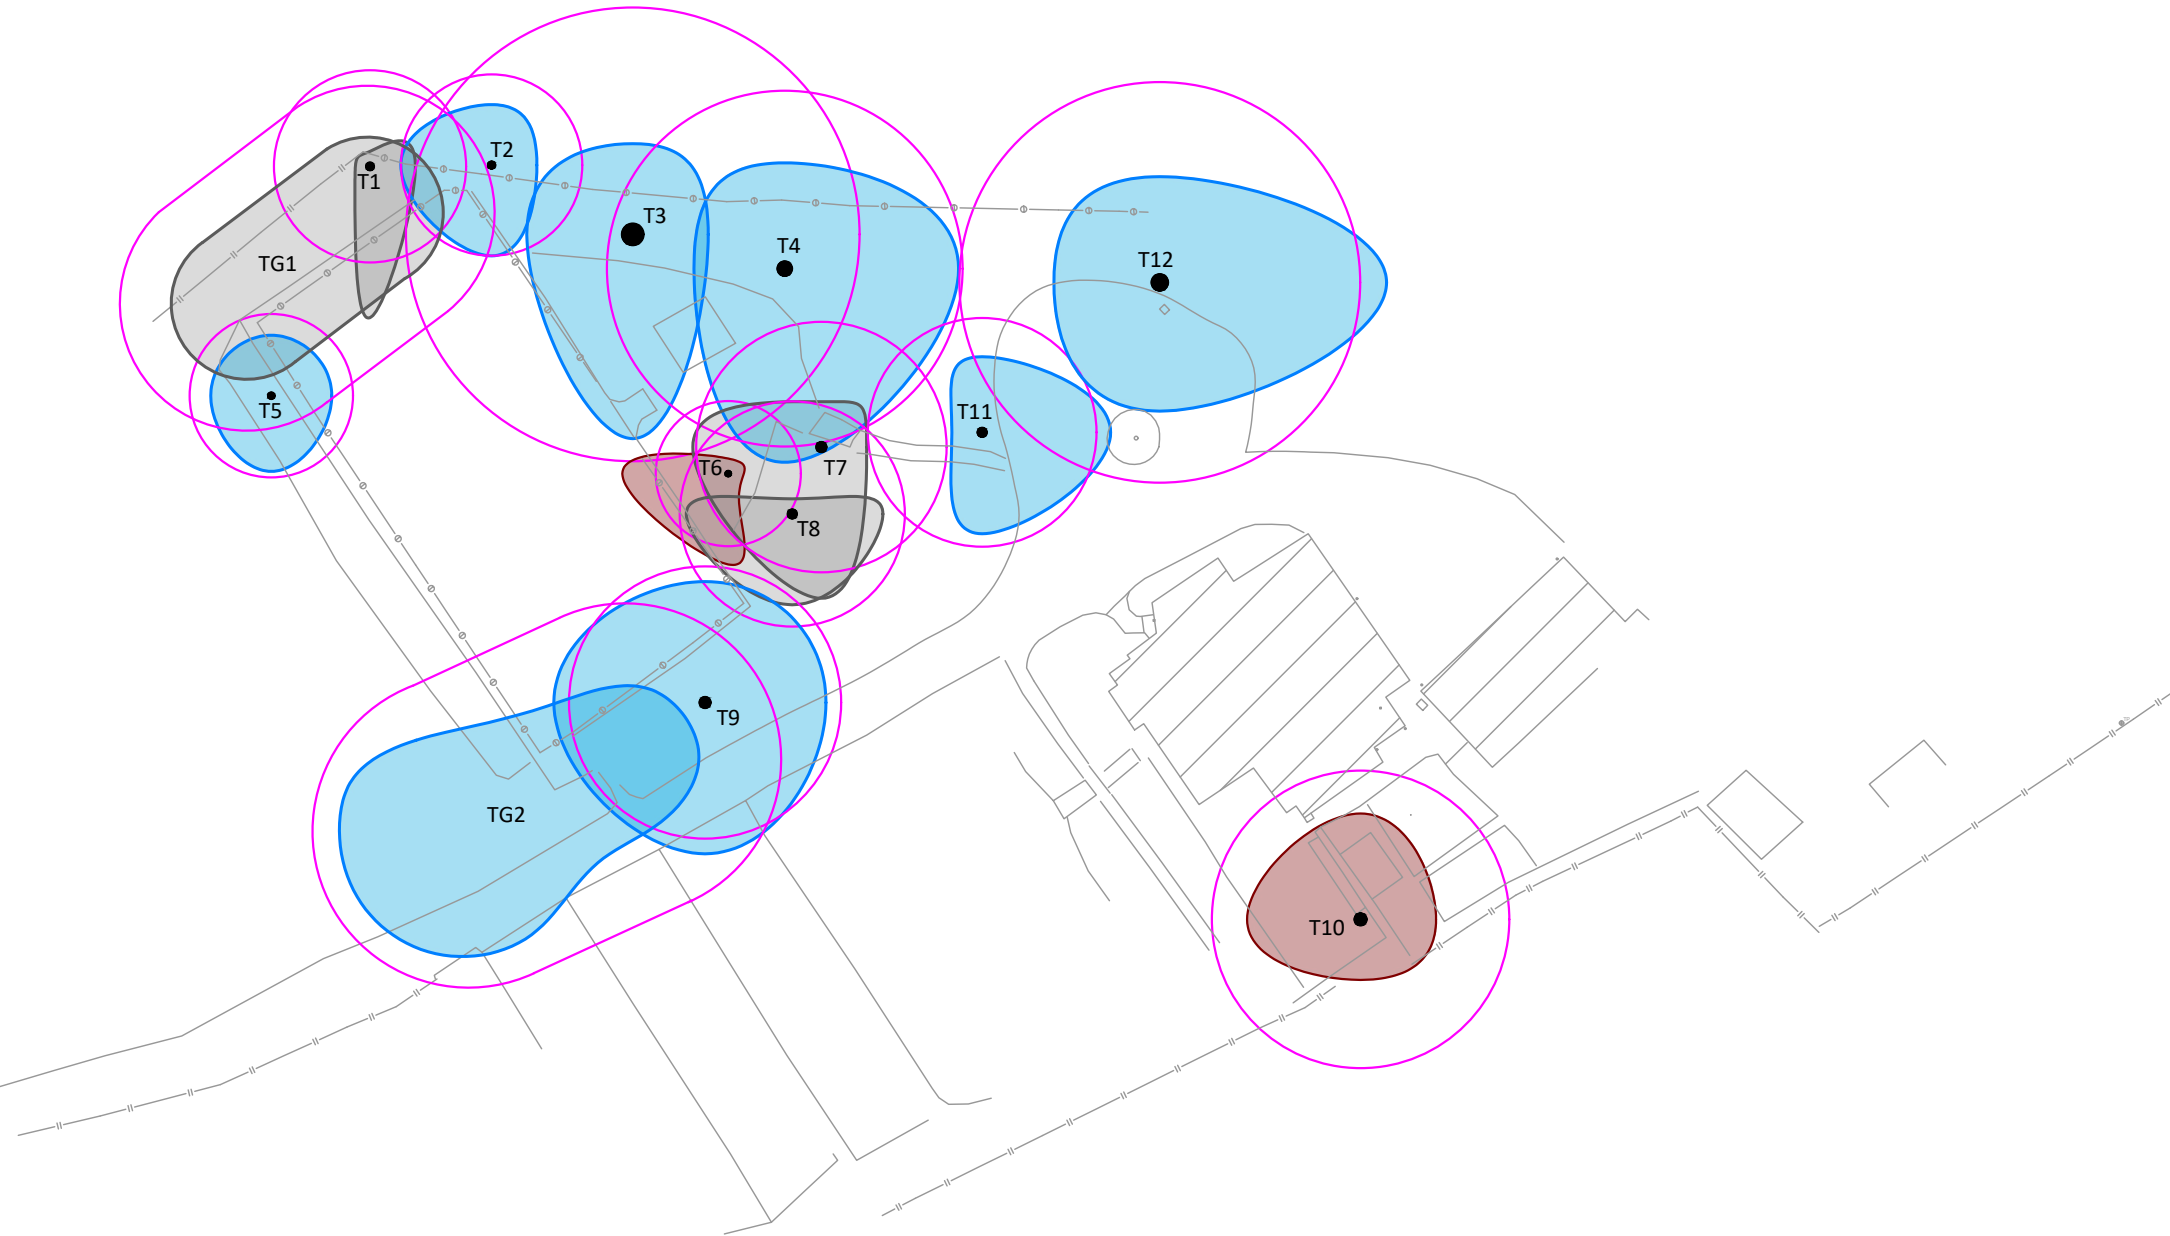

Project Ref: DEV220221-913

Tree Location Plan

Drawing Ref: MWA TLP 01

Date: 25/03/2022

Site: 3 Apperley Road, NE43 7PD

Drawing Base: Topographical survey

Notes:

The original of this drawing was produced in colour - a monochrome copy should not be relied upon.

Do not scale from this drawing.

Tree locations were plotted using onsite features at the time of the survey.

We are not aware of any statutory protection (TPO or CA) affecting trees on or adjacent to the site at the time of writing.

MWA Key

● T4	●	●	●	●
Tree No. & Stem Location	Category 'B' Tree	Category 'C' Tree	Category 'U' Tree	Root Protection Area

Tree Categories

Trees have been assigned a category in accordance with Table 1 of BS 5837:2012 'Trees in Relation to Design, Demolition and Construction'. The category is shown by the colour of the canopy edge (and canopy hatch where present).

- Categories are shown as below:
- Category 'A' - Tree of high quality and value - **Green**
 - Category 'B' - Tree of moderate quality and value - **Blue**
 - Category 'C' - Tree of low quality and value - **Grey**
 - Category 'U' - Tree of significantly reduced potential - **Dark Red**