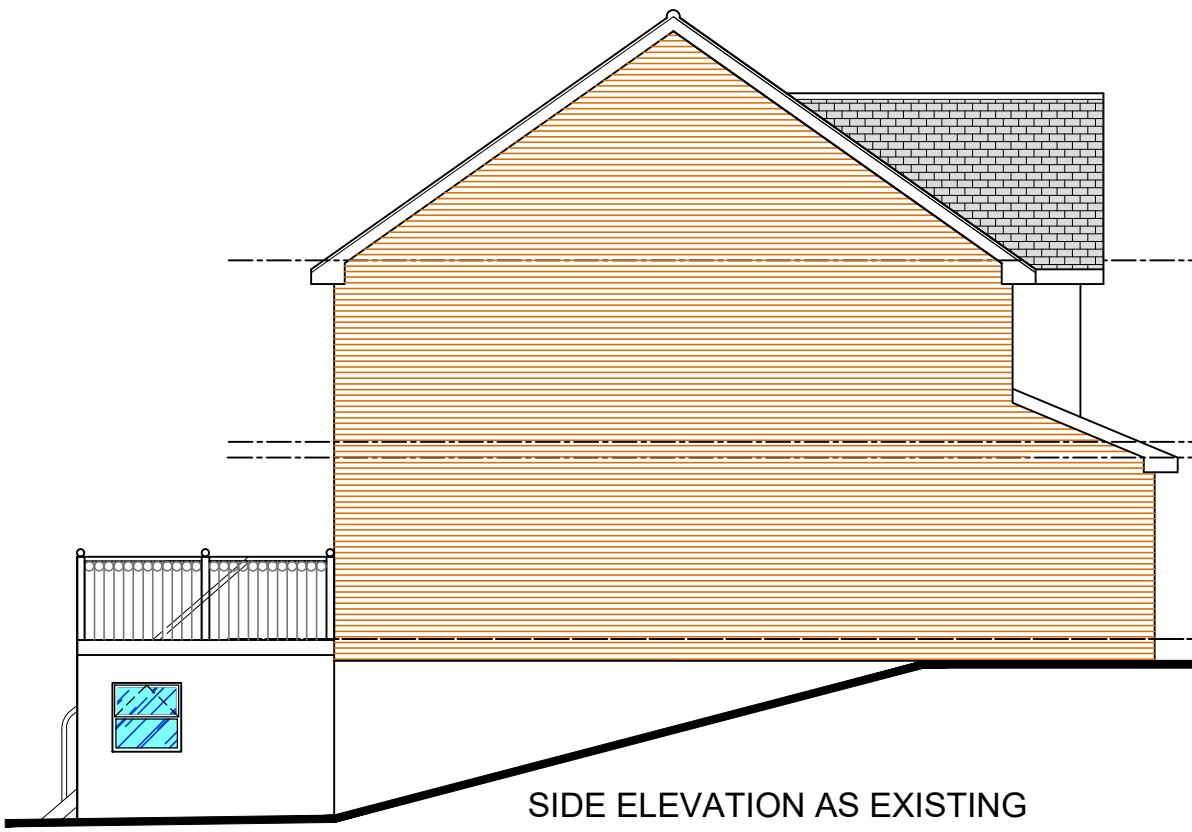

REAR ELEVATION AS EXISTING

SIDE ELEVATION AS EXISTING

LOWER GROUND FLOOR PLAN AS EXISTING

UPPER GROUND FLOOR PLAN AS EXISTING

SIDE ELEVATION AS EXISTING

**Creation Design**  
 Creation Design - Wales  
 Tel: 01495 616277 / 07508890294  
 www.creationdesign-wales.com  
 E-mail: info@creationdesign-wales.com

**PROPOSED BALCONY EXTENSION**  
 3 VALLEY MEADOW CLOSE  
 PANTSIDE  
 NEWBRIDGE  
 NP11 5BU

<b>PROPERTY AS EXISTING</b>		
DATE: <b>May 2023</b>	DRAWN BY: <b>P.P.</b>	
SCALE(S): <b>1:100 @ A3</b>	DRAWING NO: <b>23-062/P/02</b>	REV: <b>-</b>