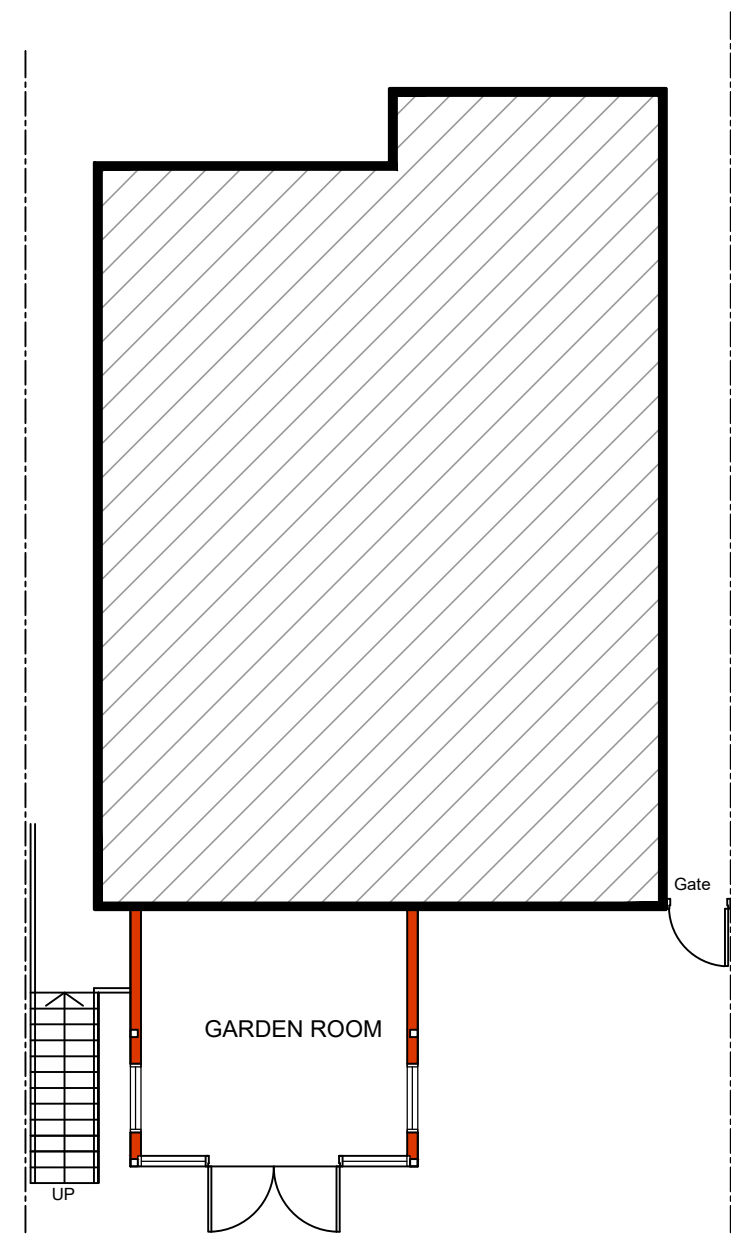

REAR ELEVATION AS EXISTING

SIDE ELEVATION AS EXISTING

LOWER GROUND FLOOR PLAN AS EXISTING

UPPER GROUND FLOOR PLAN AS EXISTING

SIDE ELEVATION AS EXISTING

**Creation Design**  
 Creation Design - Wales  
 Tel: 01495 616277 / 07508890294  
 www.creationdesign-wales.com  
 E-mail: info@creationdesign-wales.com

**PROPOSED BALCONY EXTENSION**  
 3 VALLEY MEADOW CLOSE  
 PANTSIDE  
 NEWBRIDGE  
 NP11 5BU

<b>PROPERTY AS EXISTING</b>		
DATE: <b>May 2023</b>	DRAWN BY: <b>P.P.</b>	
SCALE(S): <b>1:100 @ A3</b>	DRAWING NO: <b>23-062/P/02</b>	REV: <b>-</b>