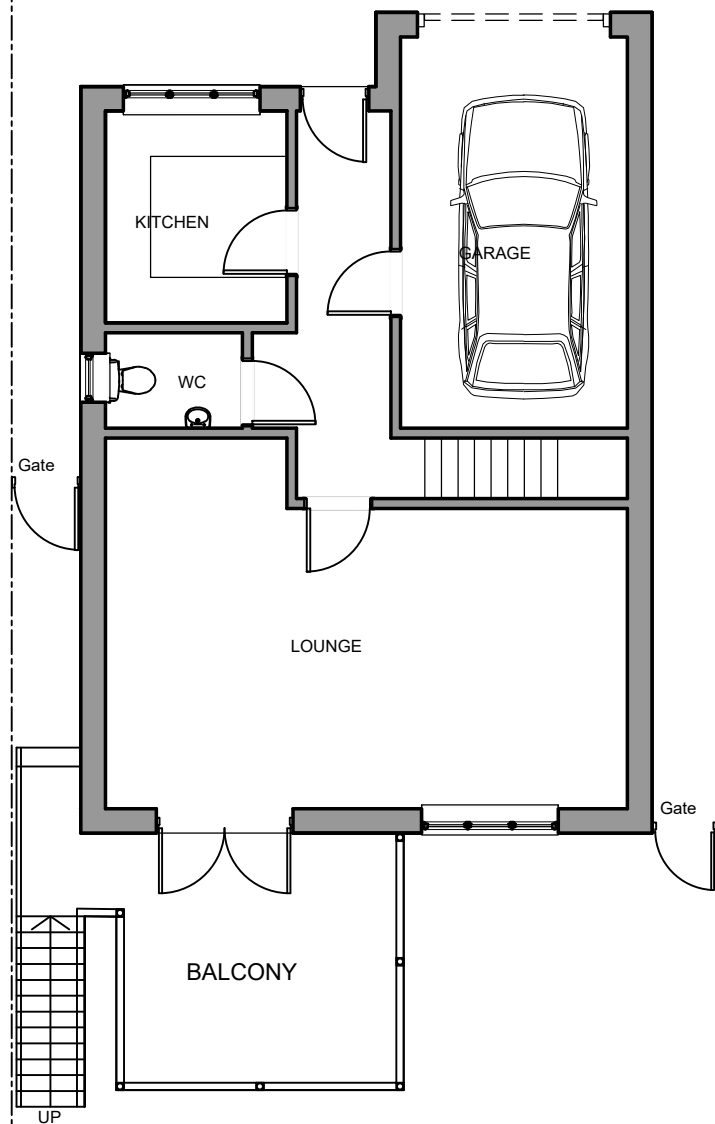

REAR ELEVATION AS EXISTING

SIDE ELEVATION AS EXISTING

LOWER GROUND FLOOR PLAN AS EXISTING

UPPER GROUND FLOOR PLAN AS EXISTING

SIDE ELEVATION AS EXISTING

**Creation Design**  
 Creation Design - Wales  
 Tel: 01495 616277 / 07508890294  
 www.creationdesign-wales.com  
 E-mail: info@creationdesign-wales.com

**PROPOSED BALCONY EXTENSION**  
 3 VALLEY MEADOW CLOSE  
 PANTSIDE  
 NEWBRIDGE  
 NP11 5BU

<b>PROPERTY AS EXISTING</b>		
DATE: <b>May 2023</b>	DRAWN BY: <b>P.P.</b>	
SCALE(S): <b>1:100 @ A3</b>	DRAWING NO: <b>23-062/P/02</b>	REV: <b>-</b>