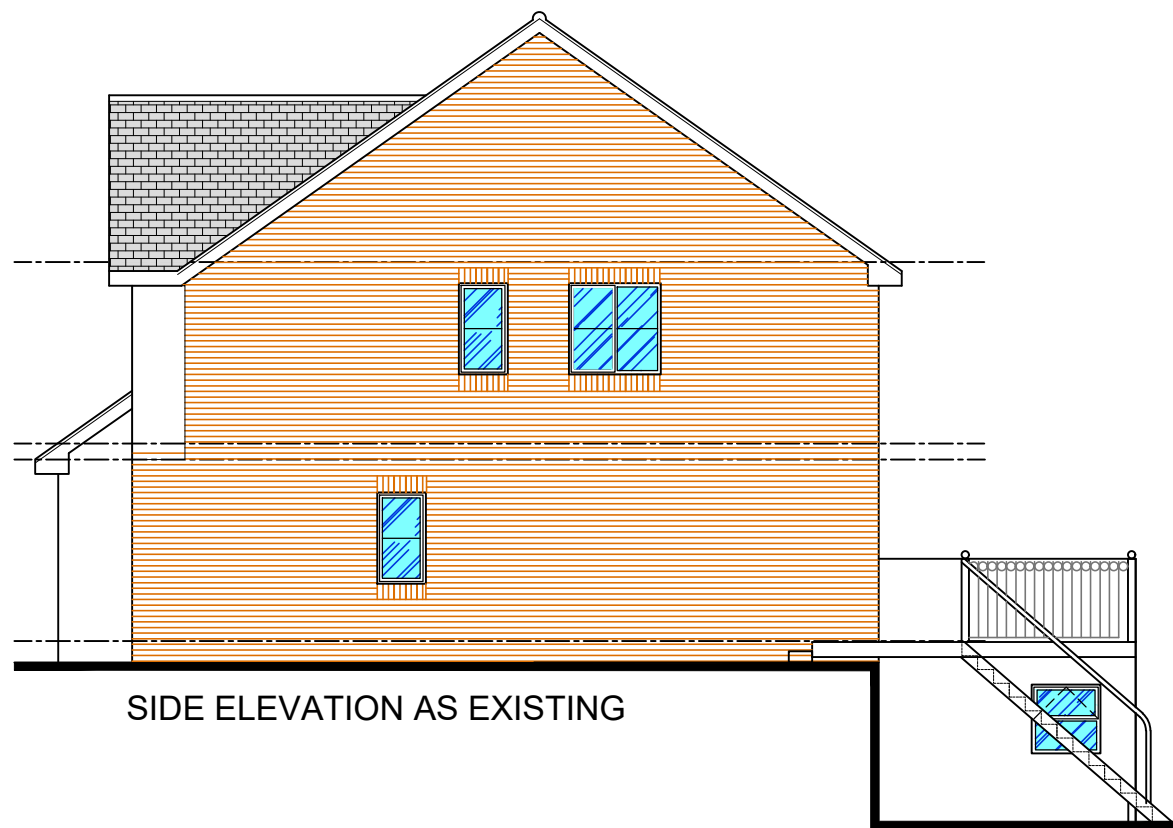

REAR ELEVATION AS EXISTING

SIDE ELEVATION AS EXISTING

LOWER GROUND FLOOR PLAN AS EXISTING

UPPER GROUND FLOOR PLAN AS EXISTING

SIDE ELEVATION AS EXISTING

**Creation Design**  
 Creation Design - Wales  
 Tel: 01495 616277 / 07508890294  
 www.creationdesign-wales.com  
 E-mail: info@creationdesign-wales.com

**PROPOSED BALCONY EXTENSION**  
 3 VALLEY MEADOW CLOSE  
 PANTSIDE  
 NEWBRIDGE  
 NP11 5BU

<b>PROPERTY AS EXISTING</b>		
DATE: <b>May 2023</b>	DRAWN BY: <b>P.P.</b>	
SCALE(S): <b>1:100 @ A3</b>	DRAWING NO: <b>23-062/P/02</b>	REV: <b>-</b>