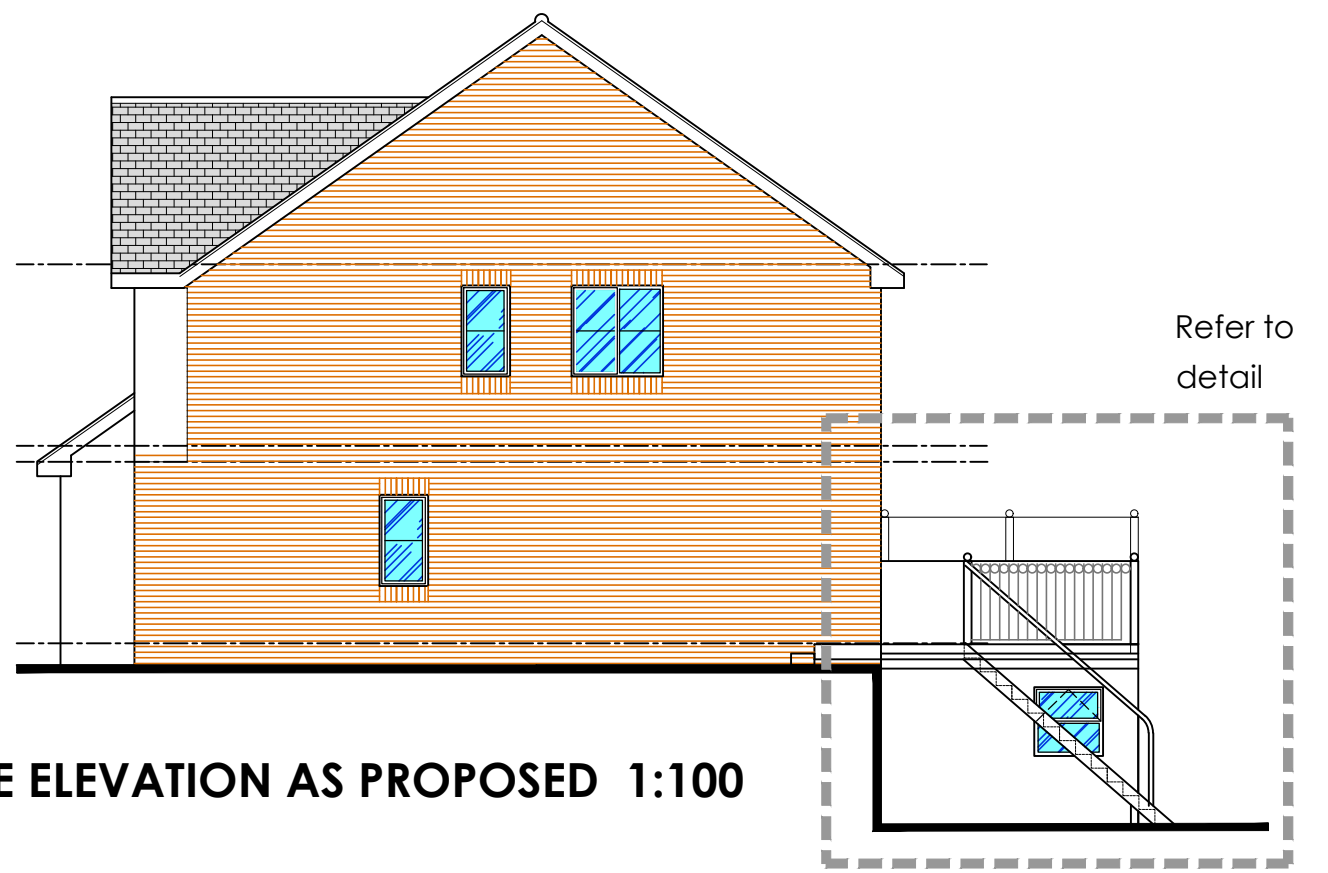

SIDE ELEVATION AS PROPOSED 1:100

SIDE ELEVATION AS PROPOSED 1:100

SIDE ELEVATION AS PROPOSED 1:50

SIDE ELEVATION AS PROPOSED 1:50

**Creation Design**  
 Creation Design - Wales  
 Tel: 01495 616277 / 07508890294  
[www.creationdesign-wales.com](http://www.creationdesign-wales.com)  
 E-mail: info@creationdesign-wales.com

**PROPOSED BALCONY EXTENSION**  
 3 VALLEY MEADOW CLOSE  
 PANTSIDE  
 NEWBRIDGE  
 NP11 5BU

**ELEVATIONS AS PROPOSED 2**

DATE: <b>May 2023</b>	DRAWN BY: <b>P.P.</b>
SCALE(S): <b>1:50 / 1:100 @ A3</b>	DRAWING NO: <b>23-062/P/06</b>
	REV: <b>-</b>