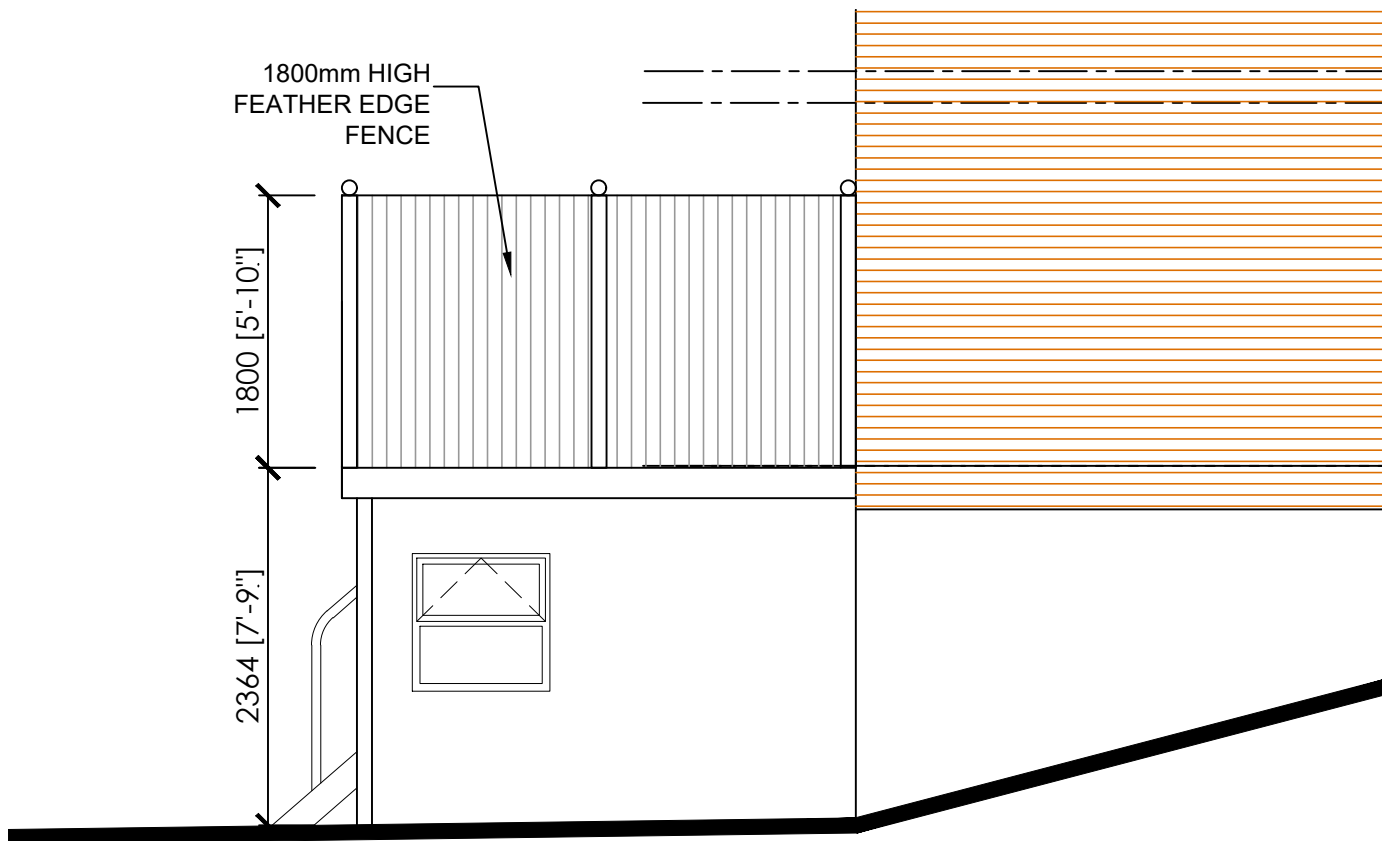

SIDE ELEVATION AS PROPOSED 1:100

SIDE ELEVATION AS PROPOSED 1:100

SIDE ELEVATION AS PROPOSED 1:50

SIDE ELEVATION AS PROPOSED 1:50

**Creation Design**  
 Creation Design - Wales  
 Tel: 01495 616277 / 07508890294  
[www.creationdesign-wales.com](http://www.creationdesign-wales.com)  
 E-mail: info@creationdesign-wales.com

**PROPOSED BALCONY EXTENSION**  
 3 VALLEY MEADOW CLOSE  
 PANTSIDE  
 NEWBRIDGE  
 NP11 5BU

**ELEVATIONS AS PROPOSED 2**

DATE: <b>May 2023</b>	DRAWN BY: <b>P.P.</b>
SCALE(S): <b>1:50 / 1:100 @ A3</b>	DRAWING NO: <b>23-062/P/06</b>
	REV: <b>-</b>