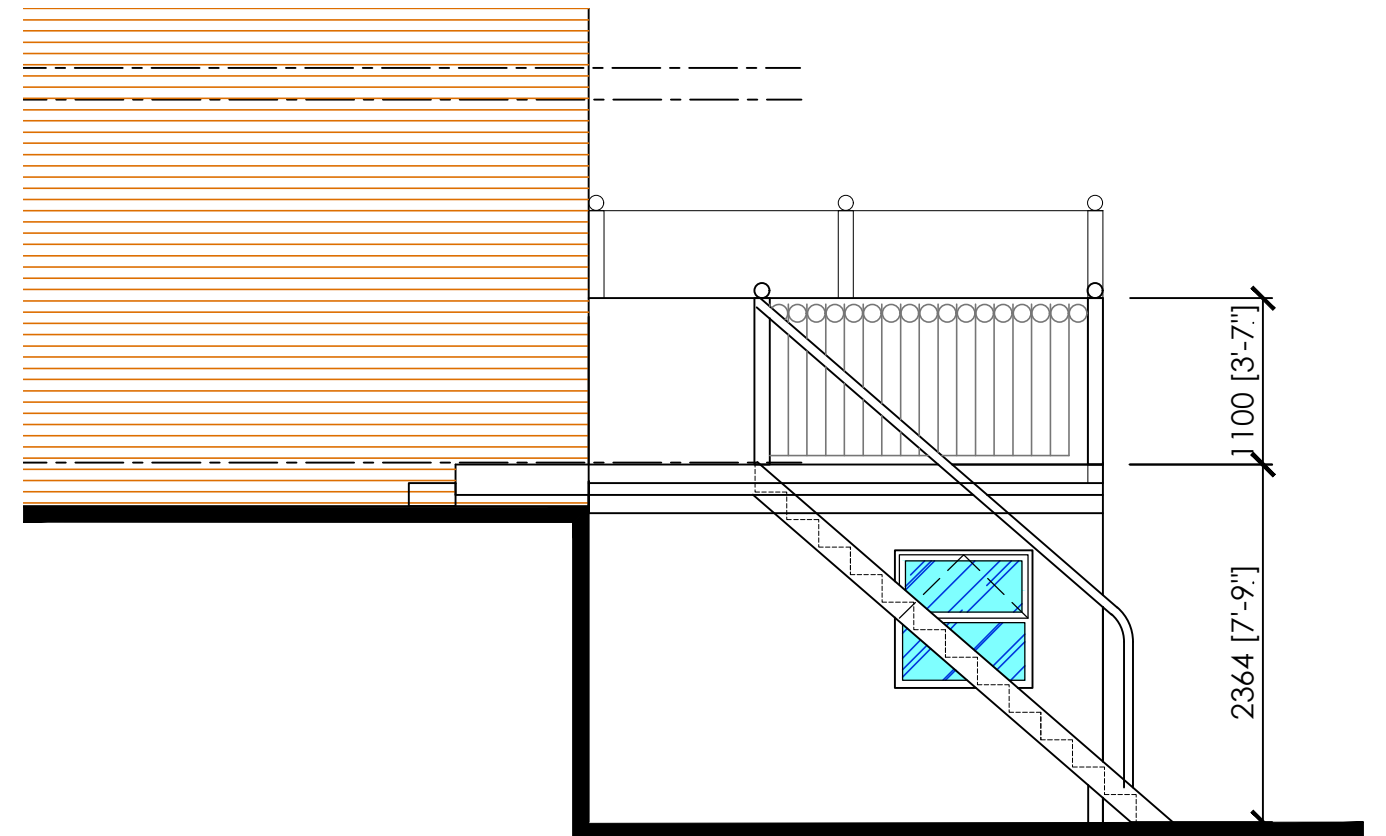

SIDE ELEVATION AS PROPOSED 1:100

SIDE ELEVATION AS PROPOSED 1:100

SIDE ELEVATION AS PROPOSED 1:50

SIDE ELEVATION AS PROPOSED 1:50

**Creation Design**  
 Creation Design - Wales  
 Tel: 01495 616277 / 07508890294  
[www.creationdesign-wales.com](http://www.creationdesign-wales.com)  
 E-mail: info@creationdesign-wales.com

**PROPOSED BALCONY EXTENSION**  
 3 VALLEY MEADOW CLOSE  
 PANTSIDE  
 NEWBRIDGE  
 NP11 5BU

**ELEVATIONS AS PROPOSED 2**

DATE: <b>May 2023</b>	DRAWN BY: <b>P.P.</b>
SCALE(S): <b>1:50 / 1:100 @ A3</b>	DRAWING NO: <b>23-062/P/06</b>
	REV: <b>-</b>