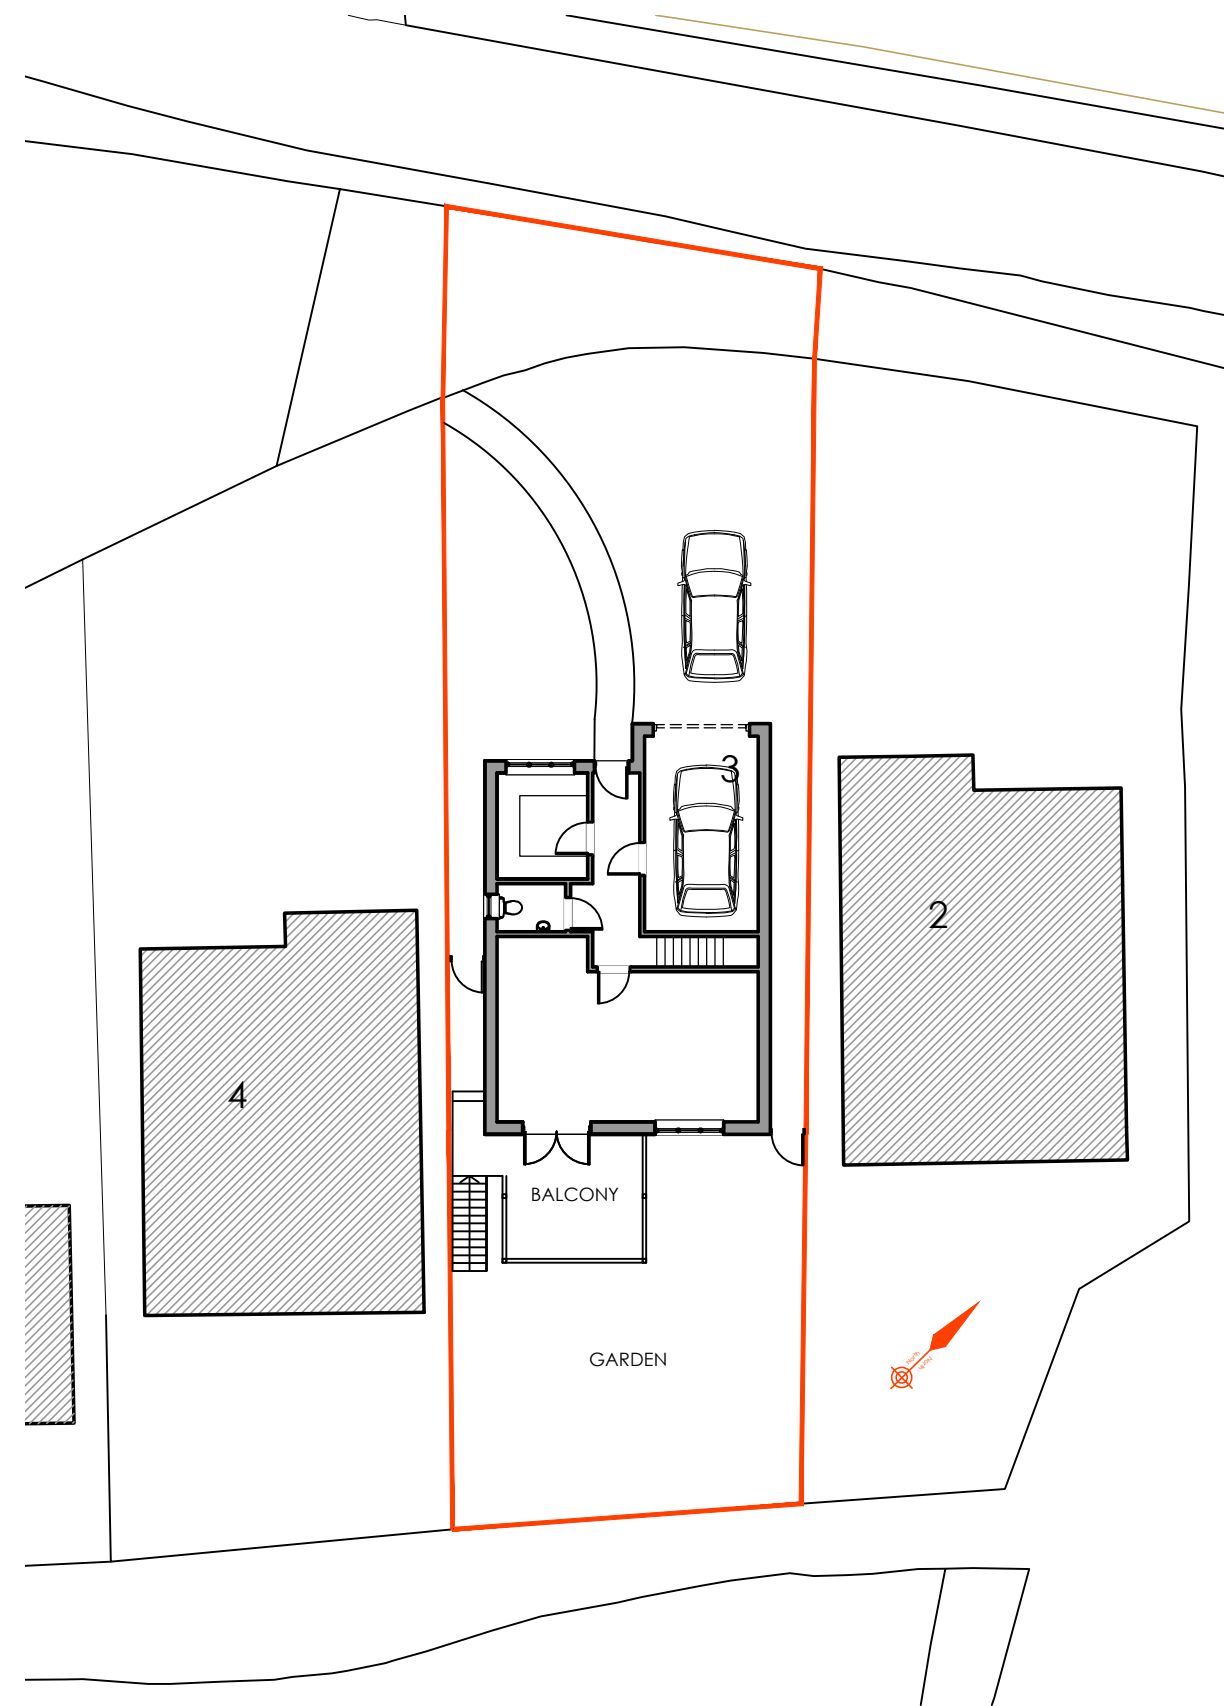

SITE LOCATION PLAN 1:500

BLOCK PLAN AS EXISTING 1:200

ISSUED FOR:
PLANNING APPLICATION PURPOSES

 **Creation Design**
Creation Design - Wales
 Tel: 01495 616277 / 07508890294
www.creationdesign-wales.com
 E-mail: info@creationdesign-wales.com

PROPOSED BALCONY EXTENSION
 3 VALLEY MEADOW CLOSE
 PANTSIDE
 NEWBRIDGE
 NP11 5BU

SITE & LOCATION PLAN	
DATE: May 2023	DRAWN BY: P.P.
SCALE(S): 1:500 / 1:200 @ A3	DRAWING NO: 23-062/P/01
	REV: -