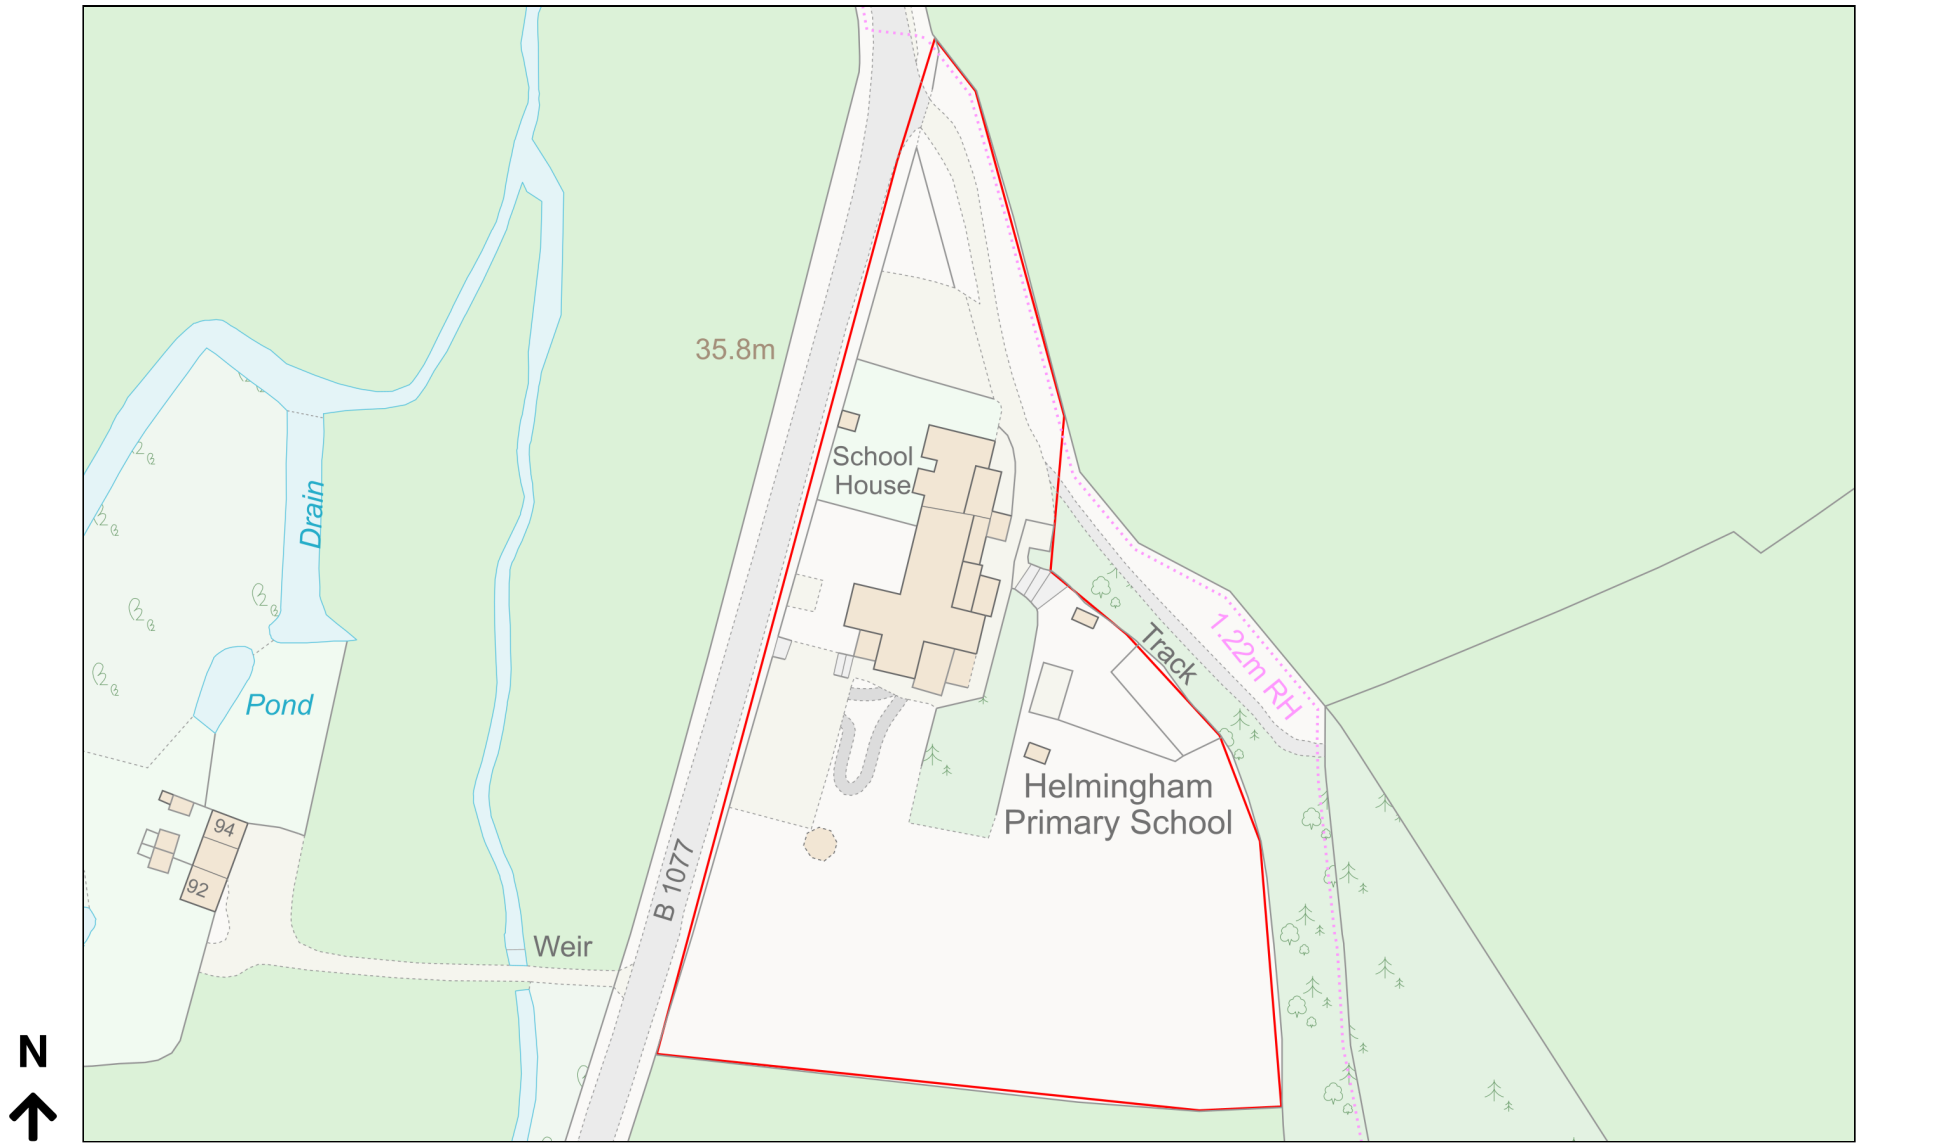

Location Plan

Site Address: Easting: 619221 Northing: 259065

Date Produced: 25-May-2023

Scale: 1:1250 @A4

Planning Portal Reference: PP-12165077v1