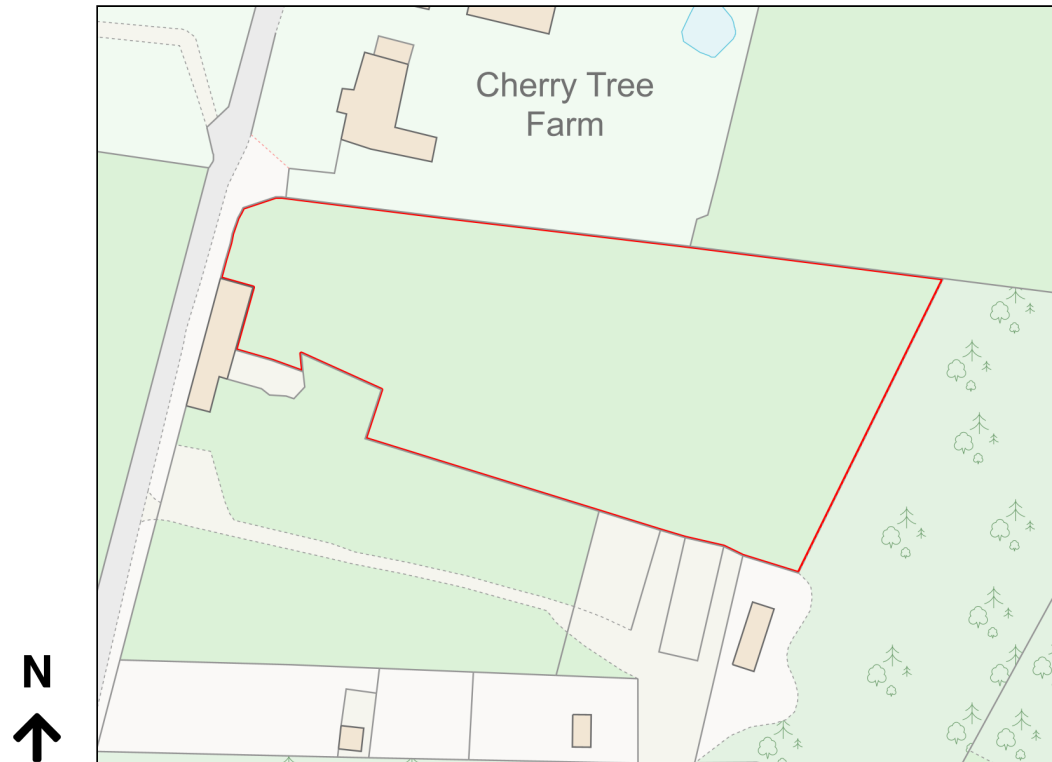

Location Plan

Site Address: Kwana, Cross Drive, Kingswood, ME17 3NP

Date Produced: 06-May-2023

Scale: 1:1250 @A4

Planning Portal Reference: PP-12082295v1