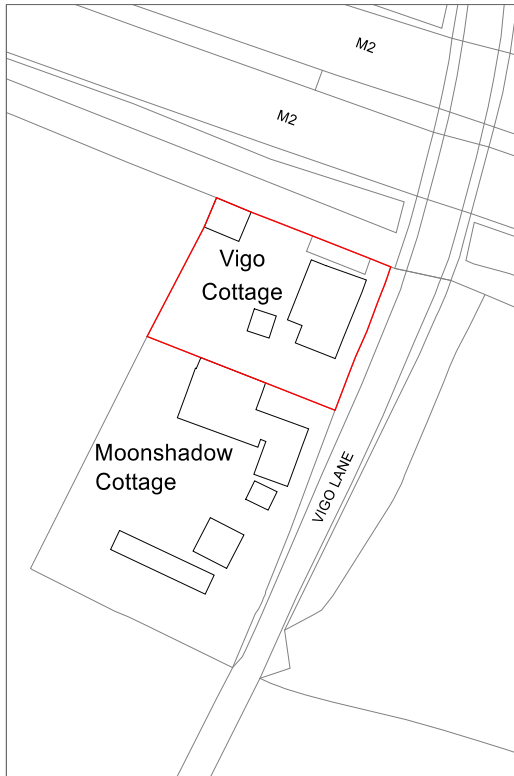

LOCATION PLAN 1:1250

<b>TBT DESIGN SERVICE</b> 97 Primrose Drive, Aylesford, Kent, ME20 6EH T: 07916693573 E: designservice2017@outlook.com	
Client	Vigo Cottage, Vigo Lane SITTINGBOURNE ME9 8BE
project	Loft Conversion
drawing title	LOCATION PLAN
drawing no.	2067 LOCATION PLAN
drawing scales	1:1250
RC	
date	APRIL 2023
PLANNING	