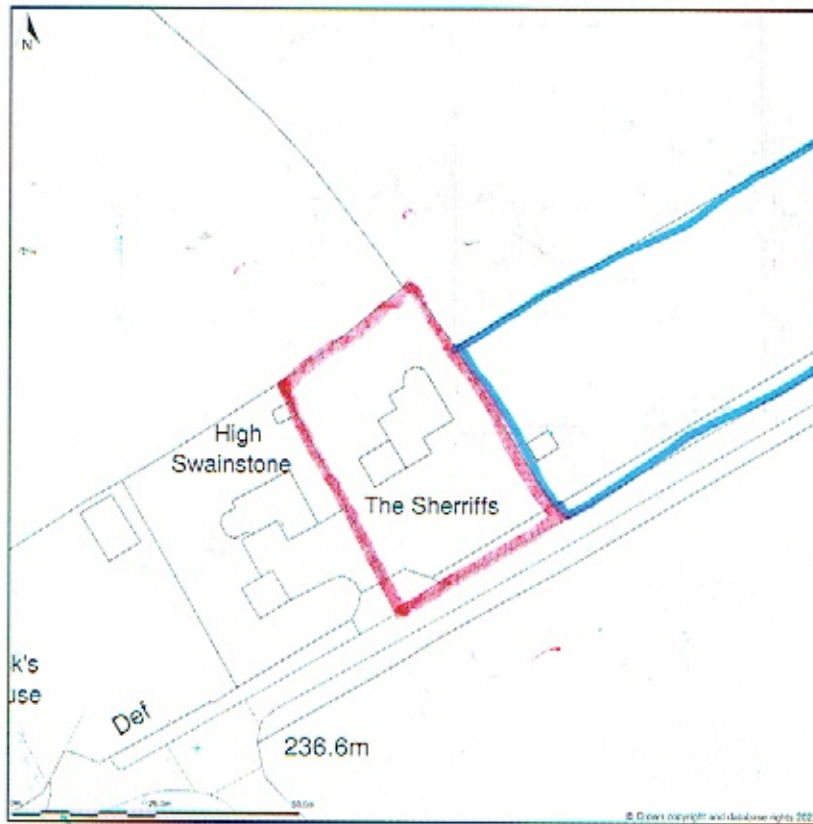

The Sherriffs, Road From Jacks House Cross To Knowle Cross, Smeatharpe, Devon, EX14 4SR

Location Plan shows area bounded by: 317172.26, 109350.19 317313.68, 109531.61 (at a scale of 1:1250), OSGridRef: ST1724 948. The representation of a road, track or path is no evidence of a right of way. The representation of features as lines is no evidence of a property boundary.

Produced on 28th Feb 2023 from the Ordnance Survey National Geographic Database and incorporating surveyed revision available at this date. Reproduction in whole or part is prohibited without the prior permission of Ordnance Survey. © Crown copyright 2023. Supplied by www.buyaplan.co.uk a licensed Ordnance Survey partner (100053143). Unique plan reference: #00800886-847F9F.