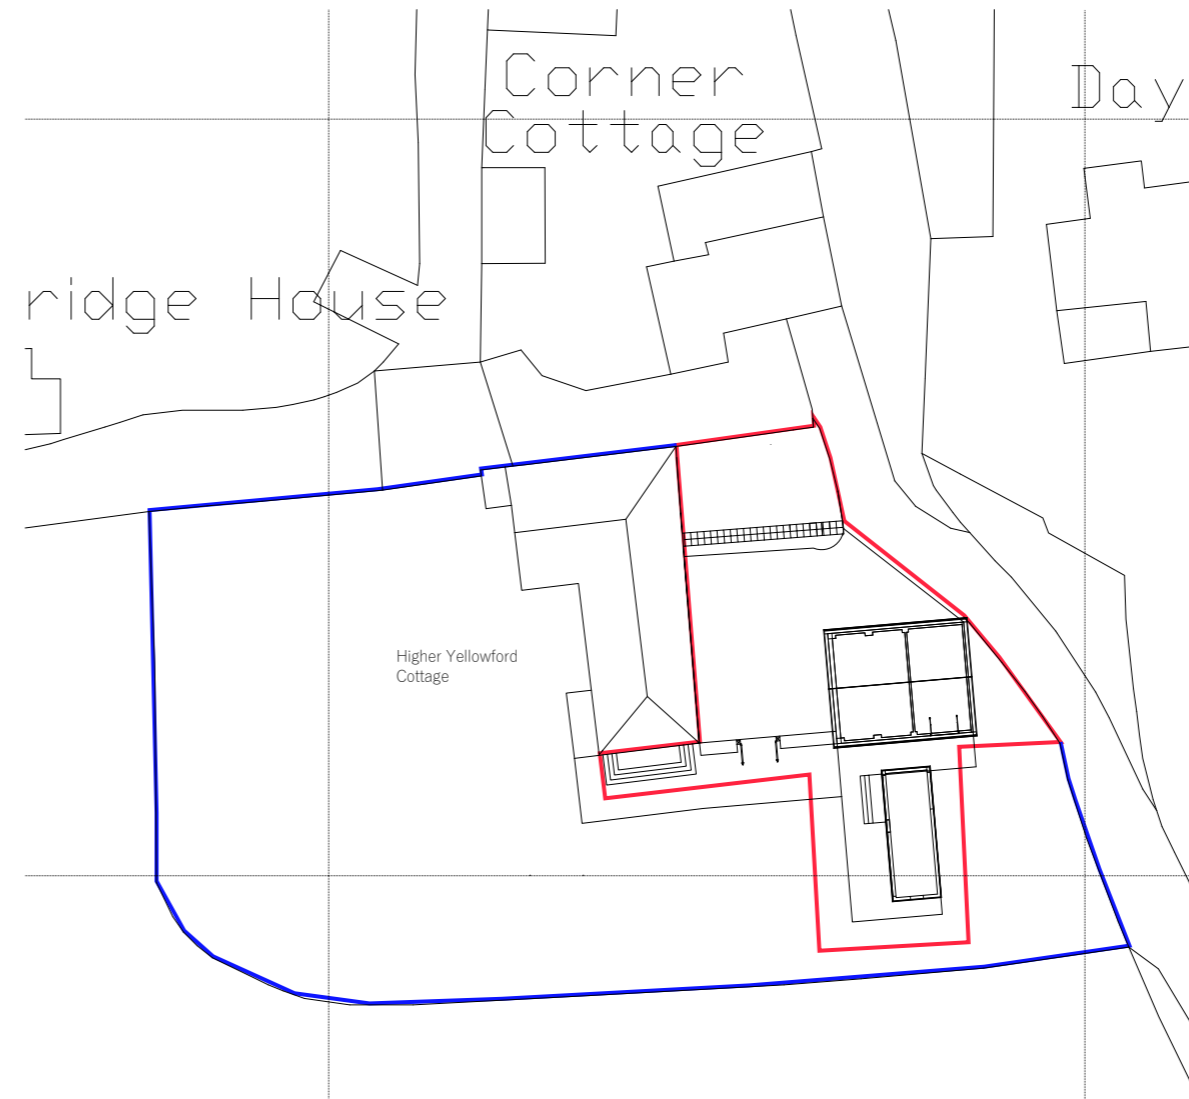

SITE LOCATION PLAN

SL 001 scale: 1:1250 May 24, 2023

Berrysbridge

BLOCK PLAN

scale: 1:500 May 24, 2023 BP 001

Notes:

STATUS: CONCEPT FOR CLIENT APPROVAL

REV	DESCRIPTION	DATE
	THIS IS A REVISION NOTE	00/00/00

 XL Planning Ltd
 1A Fore Street
 Cullompton
 Devon
 Ex15 1JW

 01884 38662

 dnorman@xlplanning.co.uk

 www.xlplanning.co.uk

CLIENT: MR A BOWLES

SITE: HIGHER YELLOWFORD,
THORVERTON,
DEVON,
EX5 5JR

DRAWING: SITE LOCATION PLAN

DRAWING NO: A/SLP/O1 REVISION NO: 1

PAGE SIZE: A3	DRAWN: 	CHECKED: NO
------------------	---	----------------

JOB NO: RS1	DATE: 24 May 2023	PAGE: 1
----------------	----------------------	------------

Produced on 17 January 2021 from the Ordnance Survey National Geographic Database and incorporating surveyed revision available at this date.
 This map shows the area bounded by 292254,101136 292254,101278 292396,101278 292396,101136
 Reproduction in whole or part is prohibited without the prior permission of Ordnance Survey.
 Crown copyright 2021. Supplied by copla ltd trading as UKPlanningMaps.com a licensed Ordnance Survey partner (100054135).
 Data licenced for 1 year, expiring 17 January 2022. Unique plan reference: v2c/559716/758163