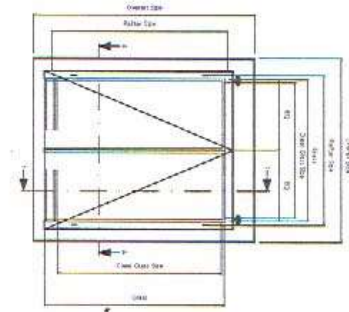

ELEVATIONS VIEWED FROM OUTSIDE

SYSTEM

ALUMINUM CURTAIN WALL SYSTEM WITH THERMO-BREAK INSULATION AND 1/2" INSULATED GLAZING UNITS (IGU) WITH LOW-E GLAZING.

FINISH

HARDWARE & ATTACHMENTS

ALL HARDWARE SHALL BE STAINLESS STEEL. GLAZING SHALL BE PERFORMED BY A QUALIFIED GLAZIERS CONTRACTOR.

GLAZING

GPA NANN COTTAGE
BLACK HEDLEY PPM : PROPOSED ROOF WINDOW DETAIL - DWG NO. 189/19

1. DATE: 2024
2. DRAWING NO.: 189/19
3. PROJECT: GPA NANN COTTAGE

DATE	BY	APP	COMMENTS
2024-10-27	DM	DM	Initial Design
2024-11-15	DM	DM	Revised Design

For Information

OWNER: G.P.A. NANN COTTAGE
ARCHITECT: CLEMMENT
PROJECT: G.P.A. NANN COTTAGE

CLEMMENT
ARCHITECTS
1000 WEST 10TH AVENUE
SUITE 100
DENVER, CO 80202
TEL: 303.733.1111
WWW.CLEMMENTARCHITECTS.COM

Project No.: D-CRPM-01
Revision: G