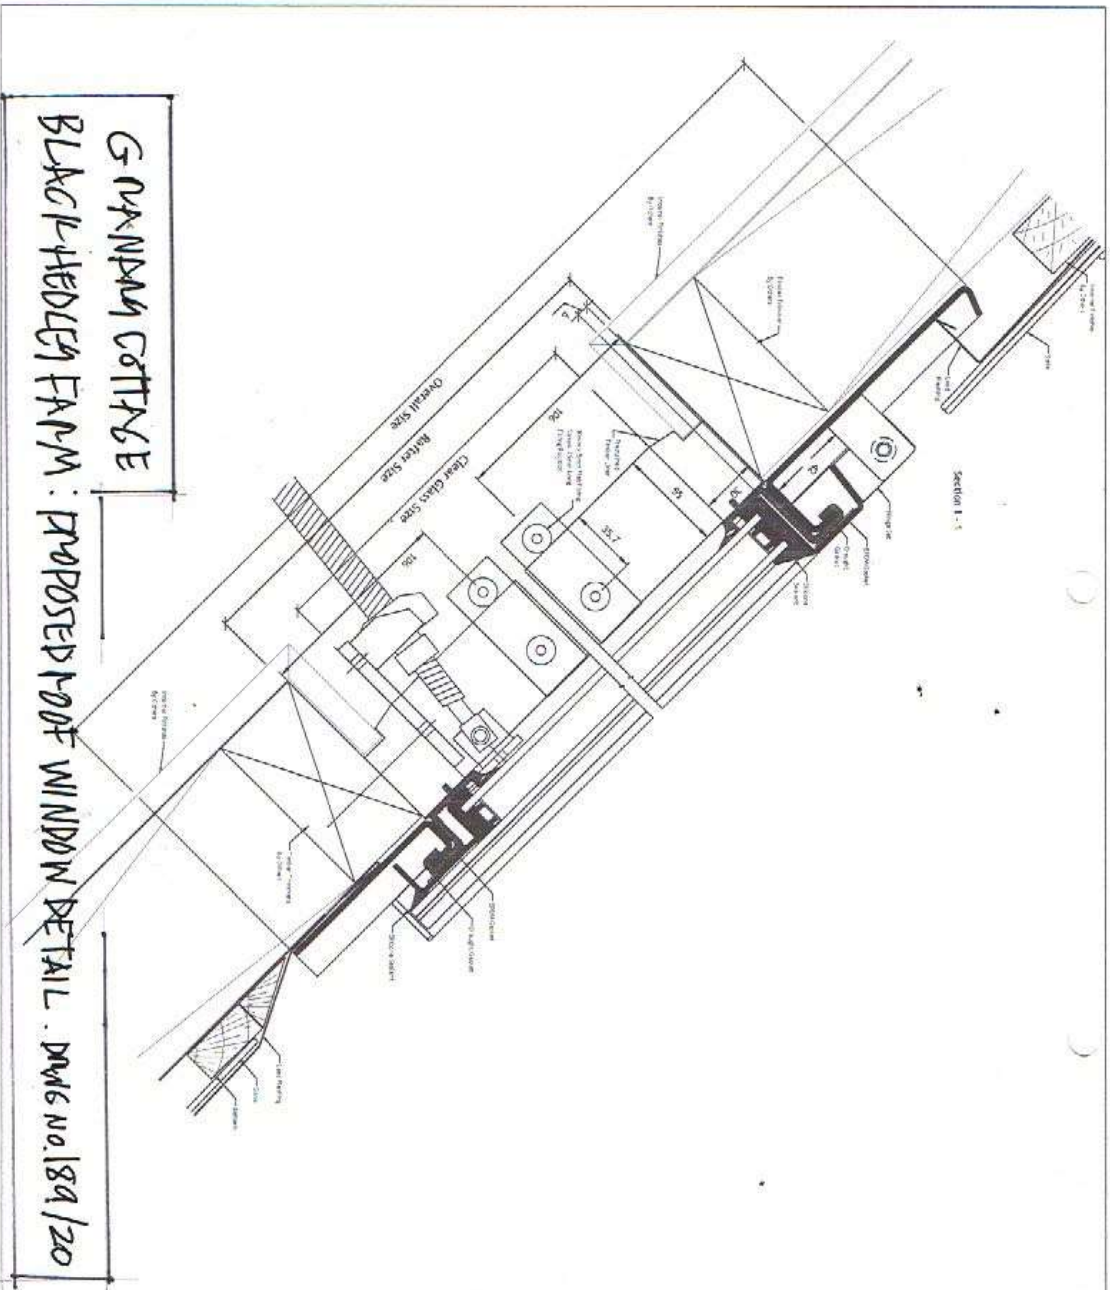

G RANMAN COTTAGE
BLACK-HEADED FARM: PROPOSED ROOF WINDOW DETAIL. DWG NO. 189/20

1. Scale 1:200
2. Drawing No. 189/20
3. Date: 18/09/20

NO.	DATE	BY	CHK	REVISIONS
1	18/09/20	...	...	...
2	...	...	...	...
3	...	...	...	...
4	...	...	...	...
5	...	...	...	...
6	...	...	...	...
7	...	...	...	...
8	...	...	...	...
9	...	...	...	...
10	...	...	...	...

For Information
DRAWING NO. 189/20
DATE 18/09/20