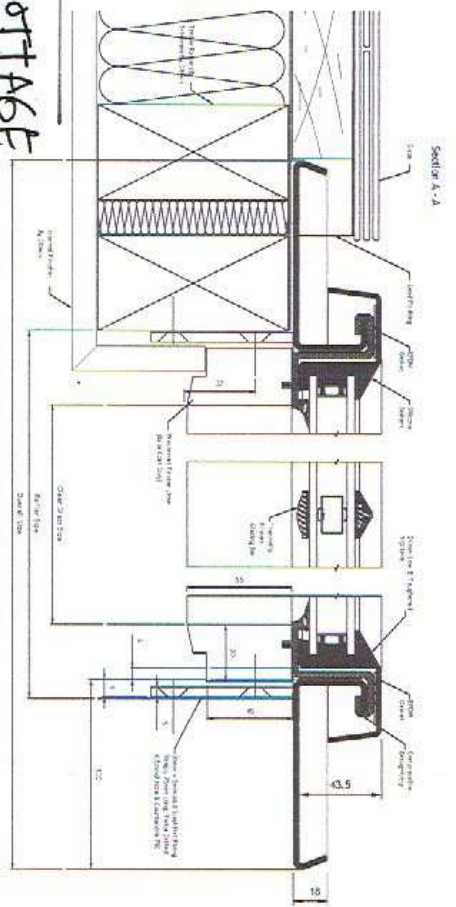

ELEVATIONS VIEWED FROM OUTSIDE

SYSTEM

ALUMINUM CURTAIN WALL SYSTEM WITH THERMO-BREAK INSULATION AND 1/2" INSULATED GLAZING UNITS (IGU) WITH LOW-E GLAZING.

FINISH

HARDWARE & ATTACHMENTS

ALL HARDWARE SHALL BE STAINLESS STEEL. GLAZING SHALL BE PERFORMED BY A QUALIFIED GLAZIERS CONTRACTOR.

GLAZING

GPA NANN COTTAGE
BLACK HEDLEY PPM : PROPOSED ROOF WINDOW DETAIL - DWG NO. 189/19

1. DATE: 2024
2. DRAWING NO.: 189/19
3. PROJECT: GPA NANN COTTAGE

DATE	BY	APP	COMMENTS
2024-10-27	DM	DM	Initial Design
2024-11-15	DM	DM	Revised Design

For Information

OWNER: G.P.A. NANN COTTAGE
ARCHITECT: CLEMMENT
PROJECT: G.P.A. NANN COTTAGE

CLEMMENT
ARCHITECTS
1000 WEST 10TH AVENUE
SUITE 100
DENVER, CO 80202
TEL: 303.733.1111
WWW.CLEMMENTARCHITECTS.COM

Project No.: D-CRPM-01
Revision: G