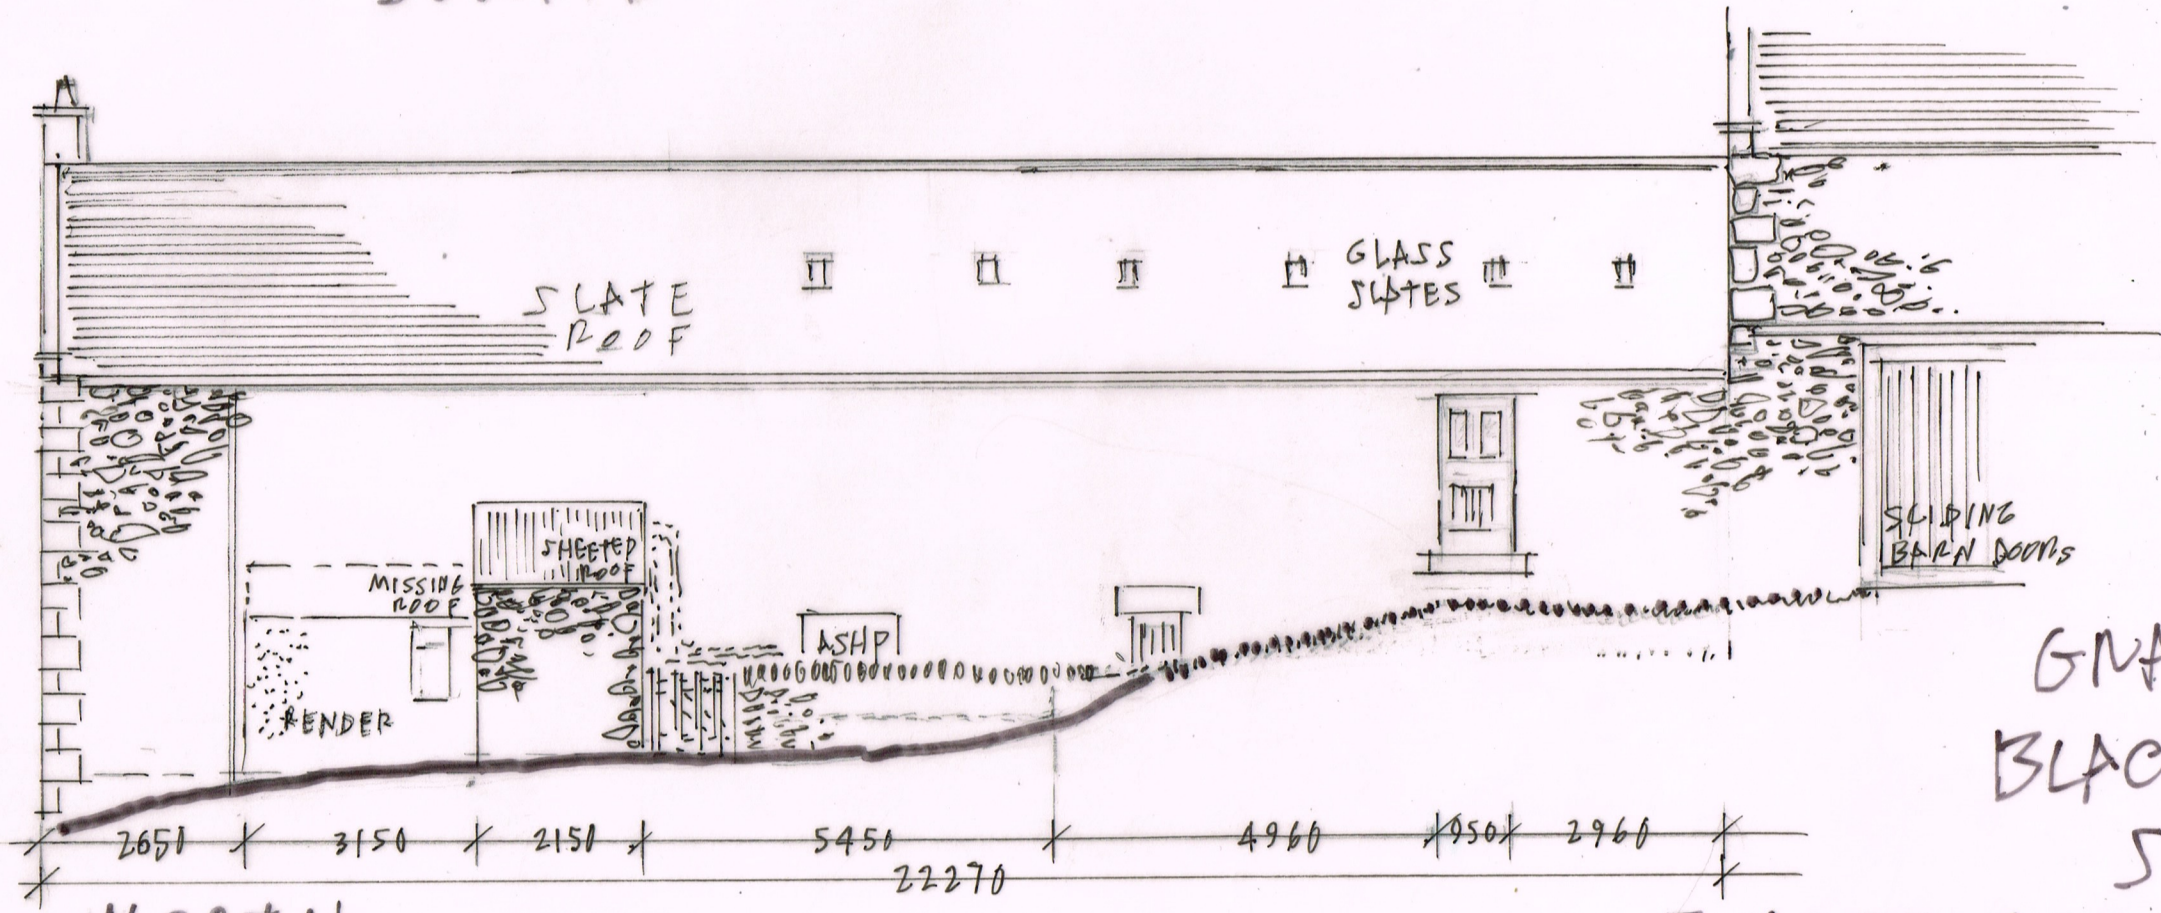

SOUTH

EAST

NORTH

GRANARY COTTAGE  
BLACK HEDLEY FARM  
SHOTLEN BRIDGE

EXISTING ELEVATIONS 1/100 @ A3

SCALE 1/100

ANTHONY M. THOMSON - TEL No 07495199891 - DATE 12.12.22 - DRAWING No 189/05A