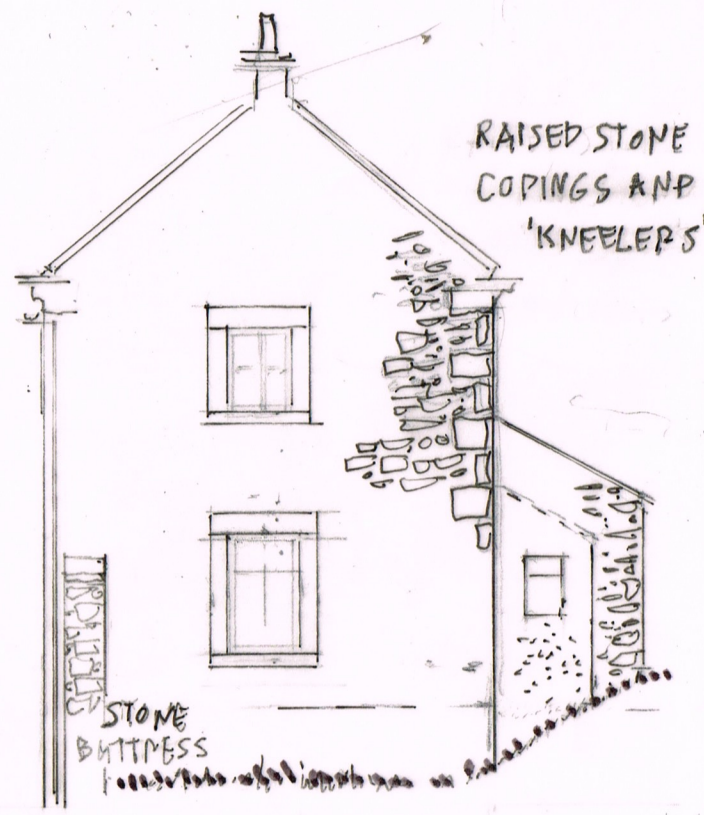

SOUTH

EAST

NORTH

GRANARY COTTAGE  
BLACK HEDLEY FARM  
SHOTLEN BRIDGE

EXISTING ELEVATIONS 1/100 @ A3

SCALE 1/100

ANTHONY M. THOMSON - TEL No 07495199891 - DATE 12.12.22 - DRAWING No 189/05A