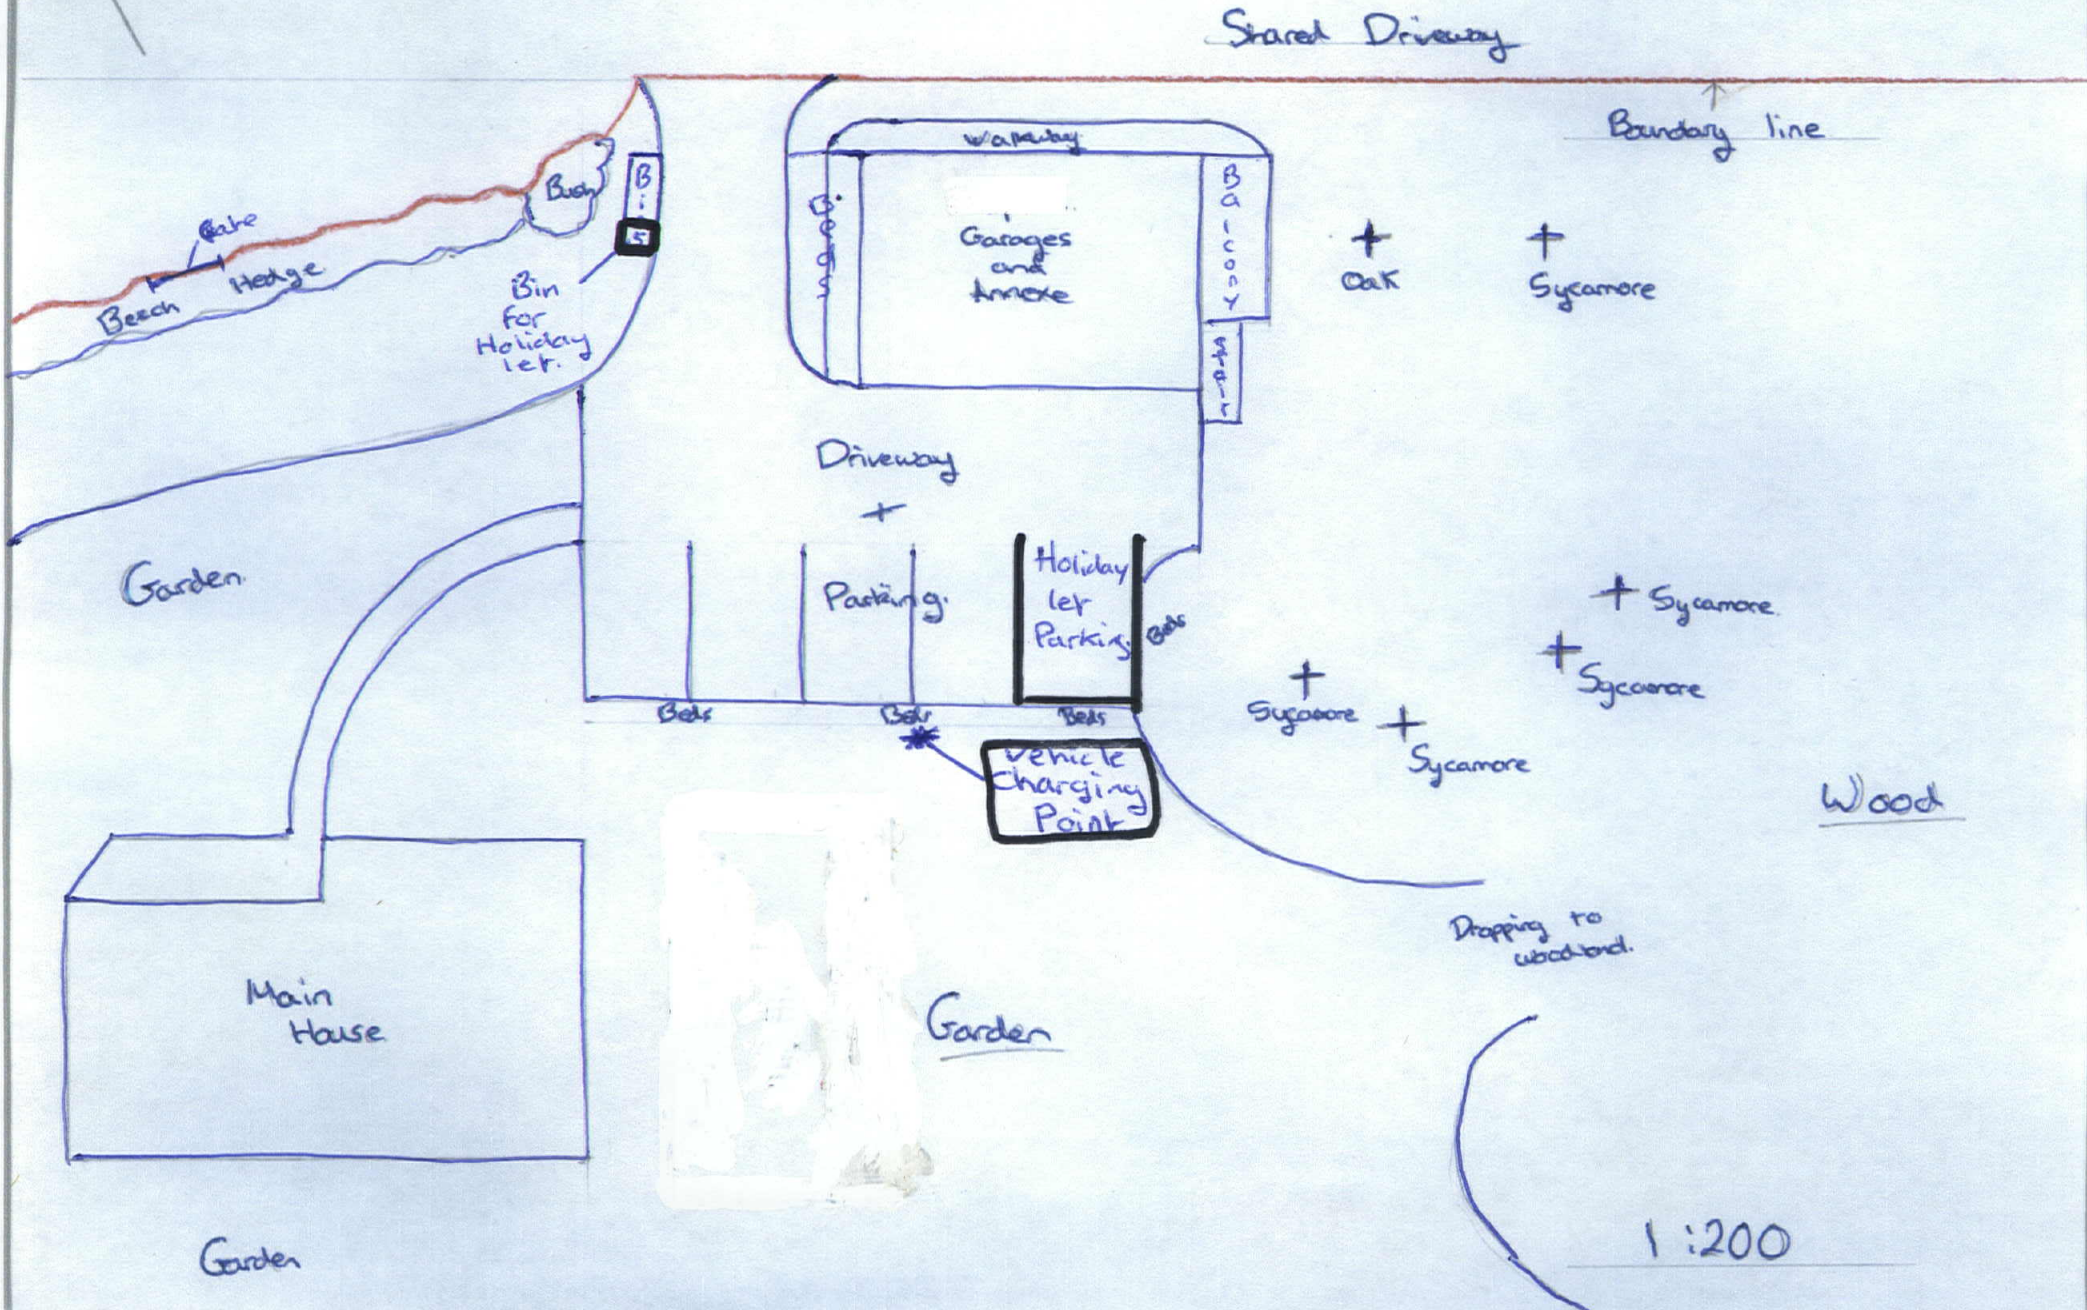

Tree Plan. + Parking/Bins.

Mr Wright Great Gable Melton Road Corner

Tree and proposed building plan.

1:200