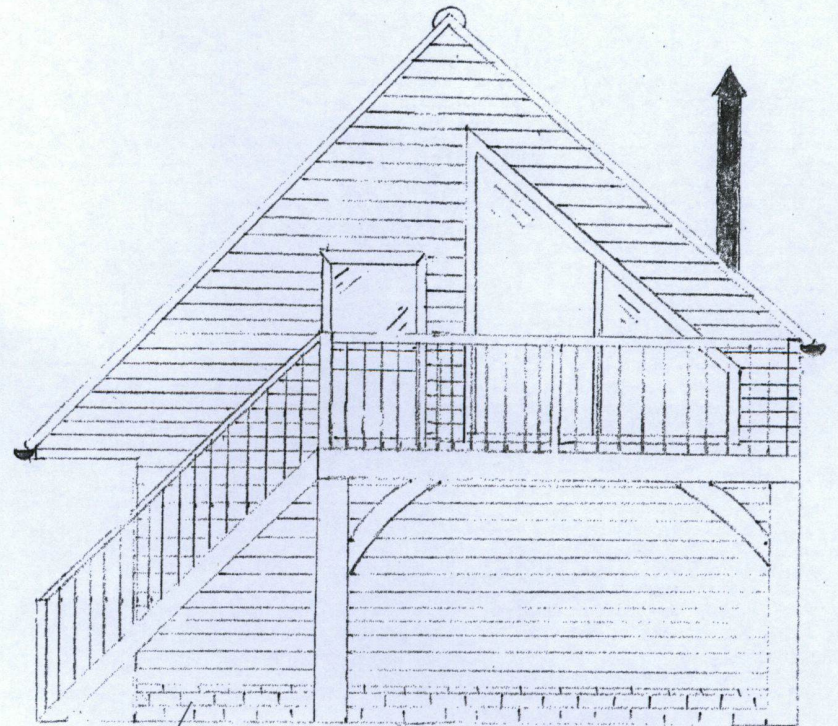

Mr Wright (owner)  
Great Gable  
Metton Road  
Coomer  
NR27 9JH

NORTH NORFOLK D.C.  
15 MAY 2017  
POSTAL SERVICES

PF 17/0753

Full Double Glazing.

Rear Elevation South

Side Elevation West

4057

Oak Timberwork.

Brick Plinth

1:75