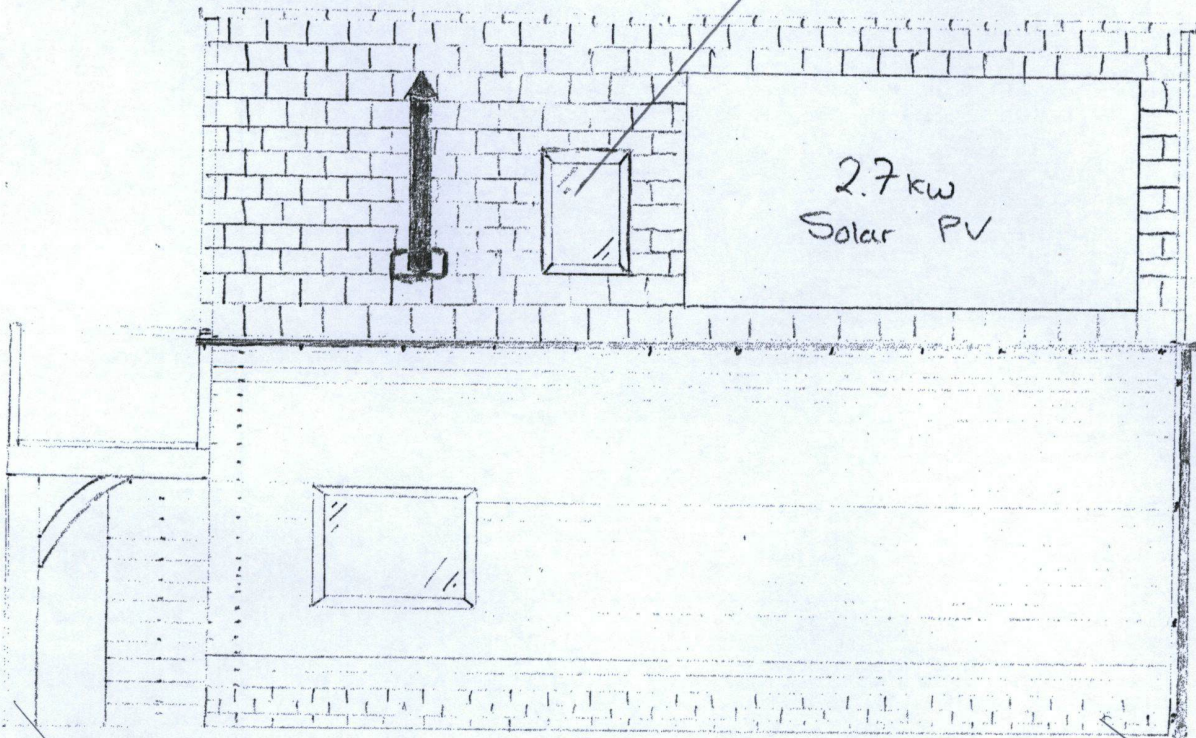

Mr Wright (owner)  
Great Gable  
Metton Road  
Coomer  
NR27 9JH

NORTH NORFOLK D.C.  
15 MAY 2017  
POSTAL SERVICES

PF 17/0753

Full Double Glazing.

Rear Elevation South

Side Elevation West

4057

Oak Timberwork.