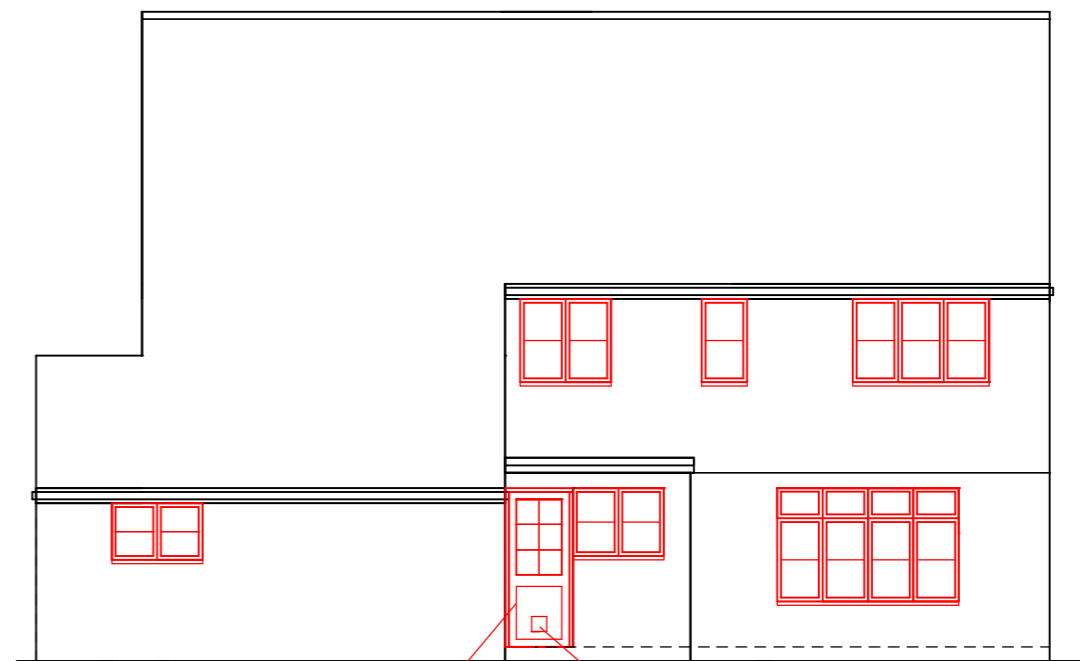

left side (southwest) elevation

R7 agate grey (painswick)  
upvc doors  
(conservation type)

PROPOSED REPLACEMENT  
WINDOWS & DOORS  
HIGHLIGHTED IN RED

front (southeast) elevation

agate grey (painswick) upvc  
flush sash casement window  
(conservation type)

composite door

external astragal bars

rear (northwest) elevation

right side (northeast) elevation

R7 agate grey (painswick)  
upvc doors

cat flap