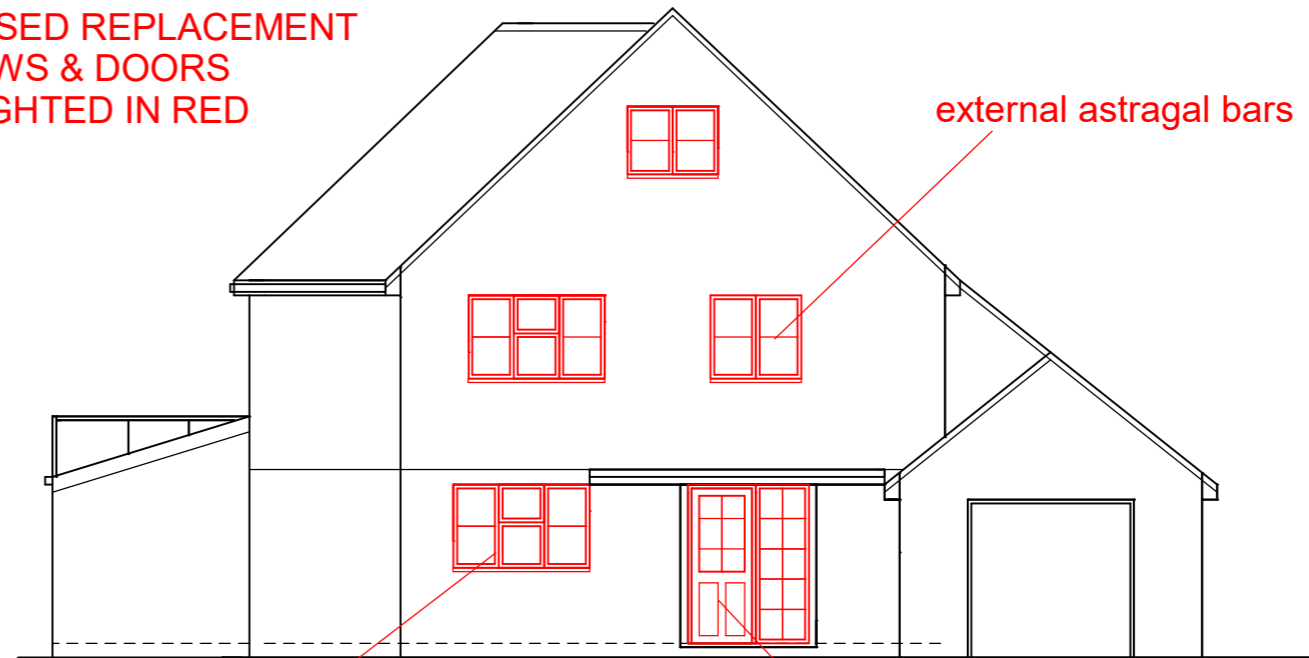

left side (southwest) elevation

R7 agate grey (painswick)  
upvc doors  
(conservation type)

PROPOSED REPLACEMENT  
WINDOWS & DOORS  
HIGHLIGHTED IN RED

front (southeast) elevation

agate grey (painswick) upvc  
flush sash casement window  
(conservation type)

composite door

external astragal bars

rear (northwest) elevation

right side (northeast) elevation

R7 agate grey (painswick)  
upvc doors

cat flap