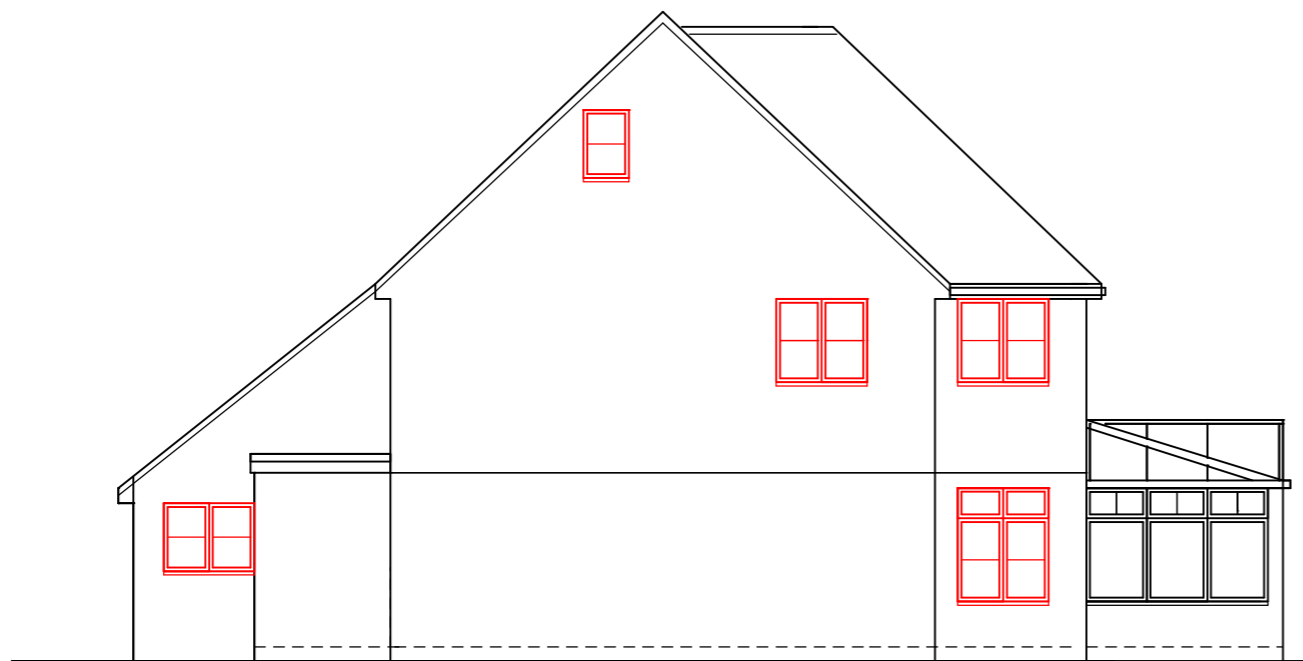

left side (southwest) elevation

R7 agate grey (painswick)  
upvc doors  
(conservation type)

PROPOSED REPLACEMENT  
WINDOWS & DOORS  
HIGHLIGHTED IN RED

front (southeast) elevation

agate grey (painswick) upvc  
flush sash casement window  
(conservation type)

composite door

external astragal bars

rear (northwest) elevation

right side (northeast) elevation

R7 agate grey (painswick)  
upvc doors

cat flap