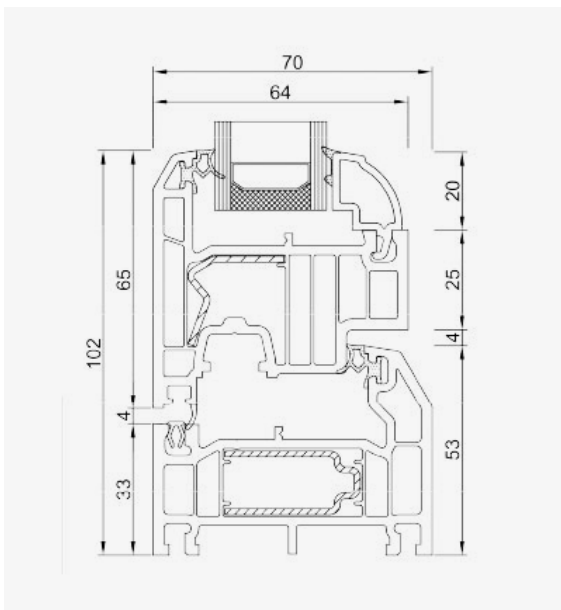

Fully welded joint

Flush fitted fully welded sashes as standard